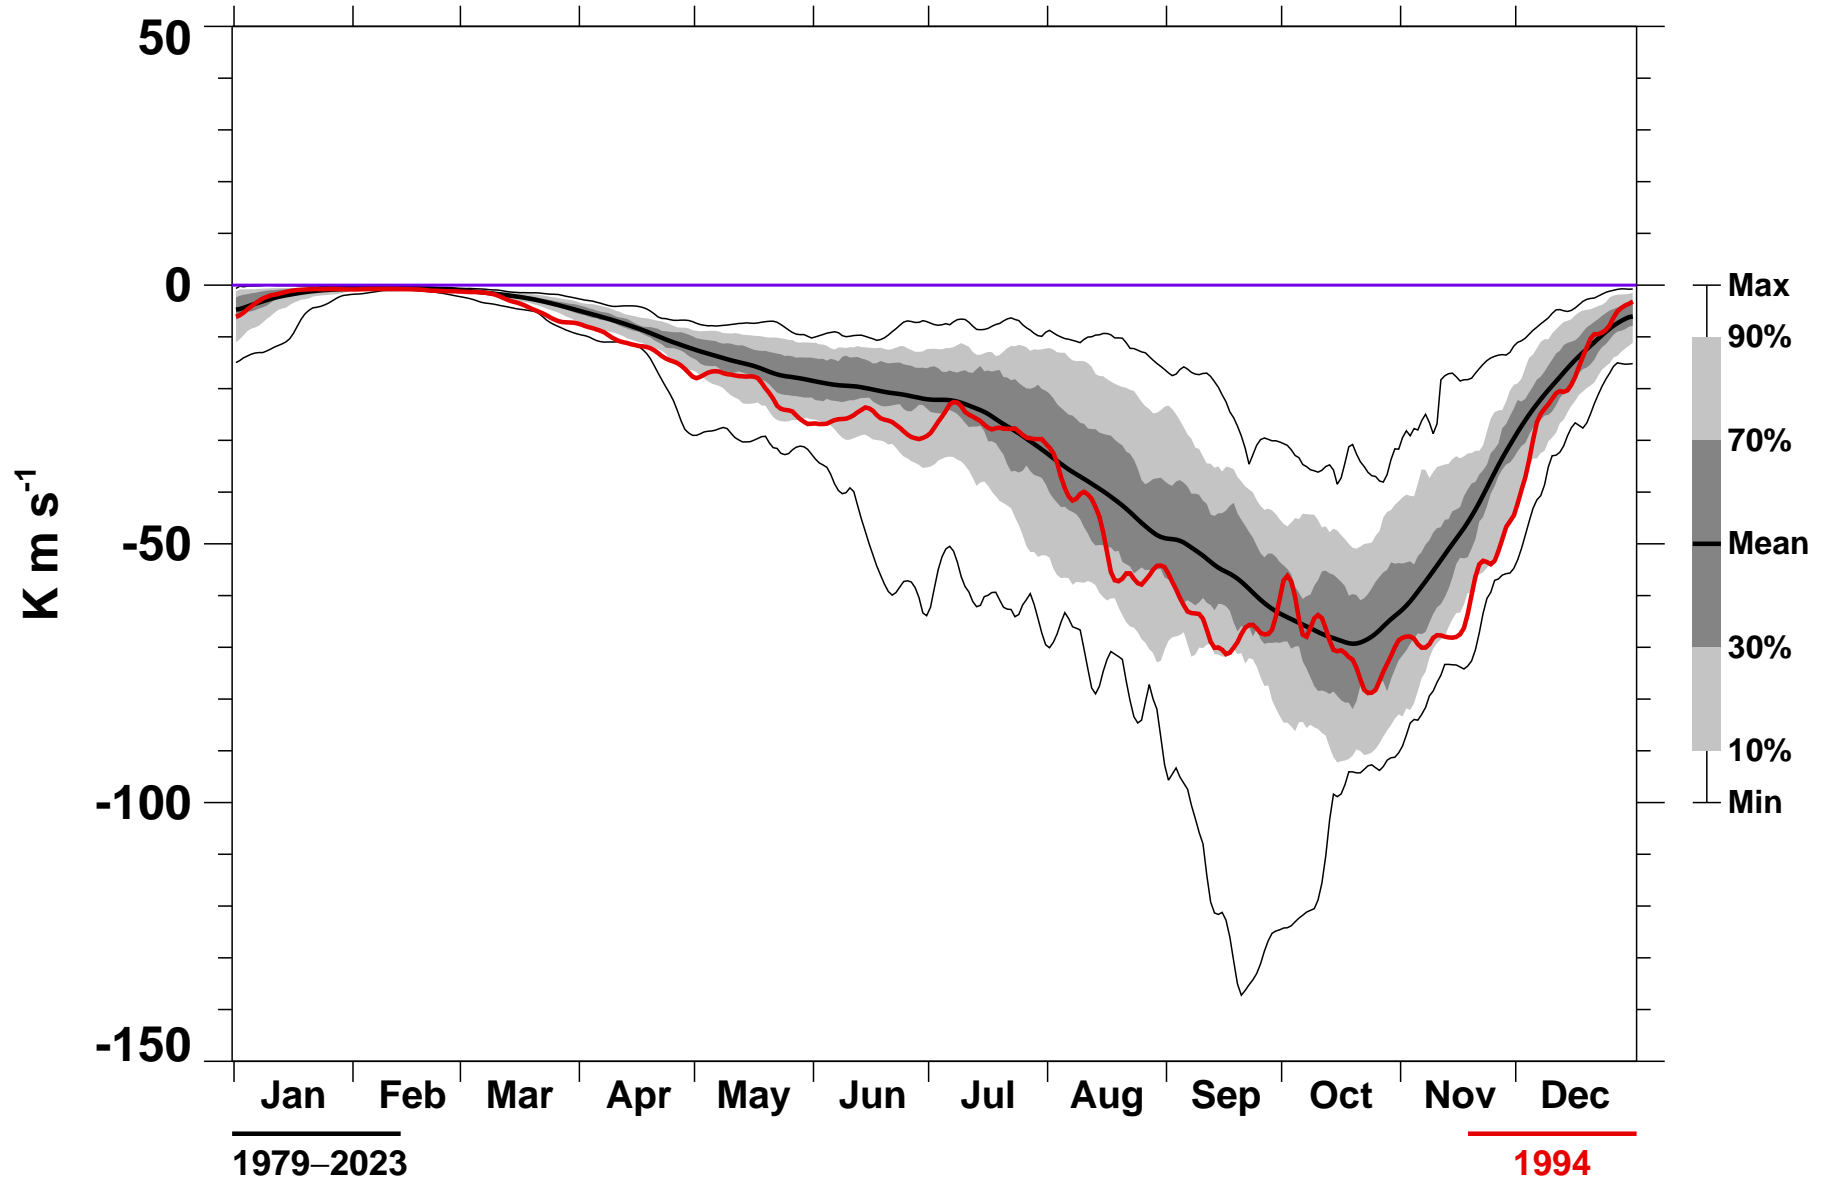

45-Day Mean 45-75°S Heat Flux 10 hPa MERRA2

1979-2023

1994