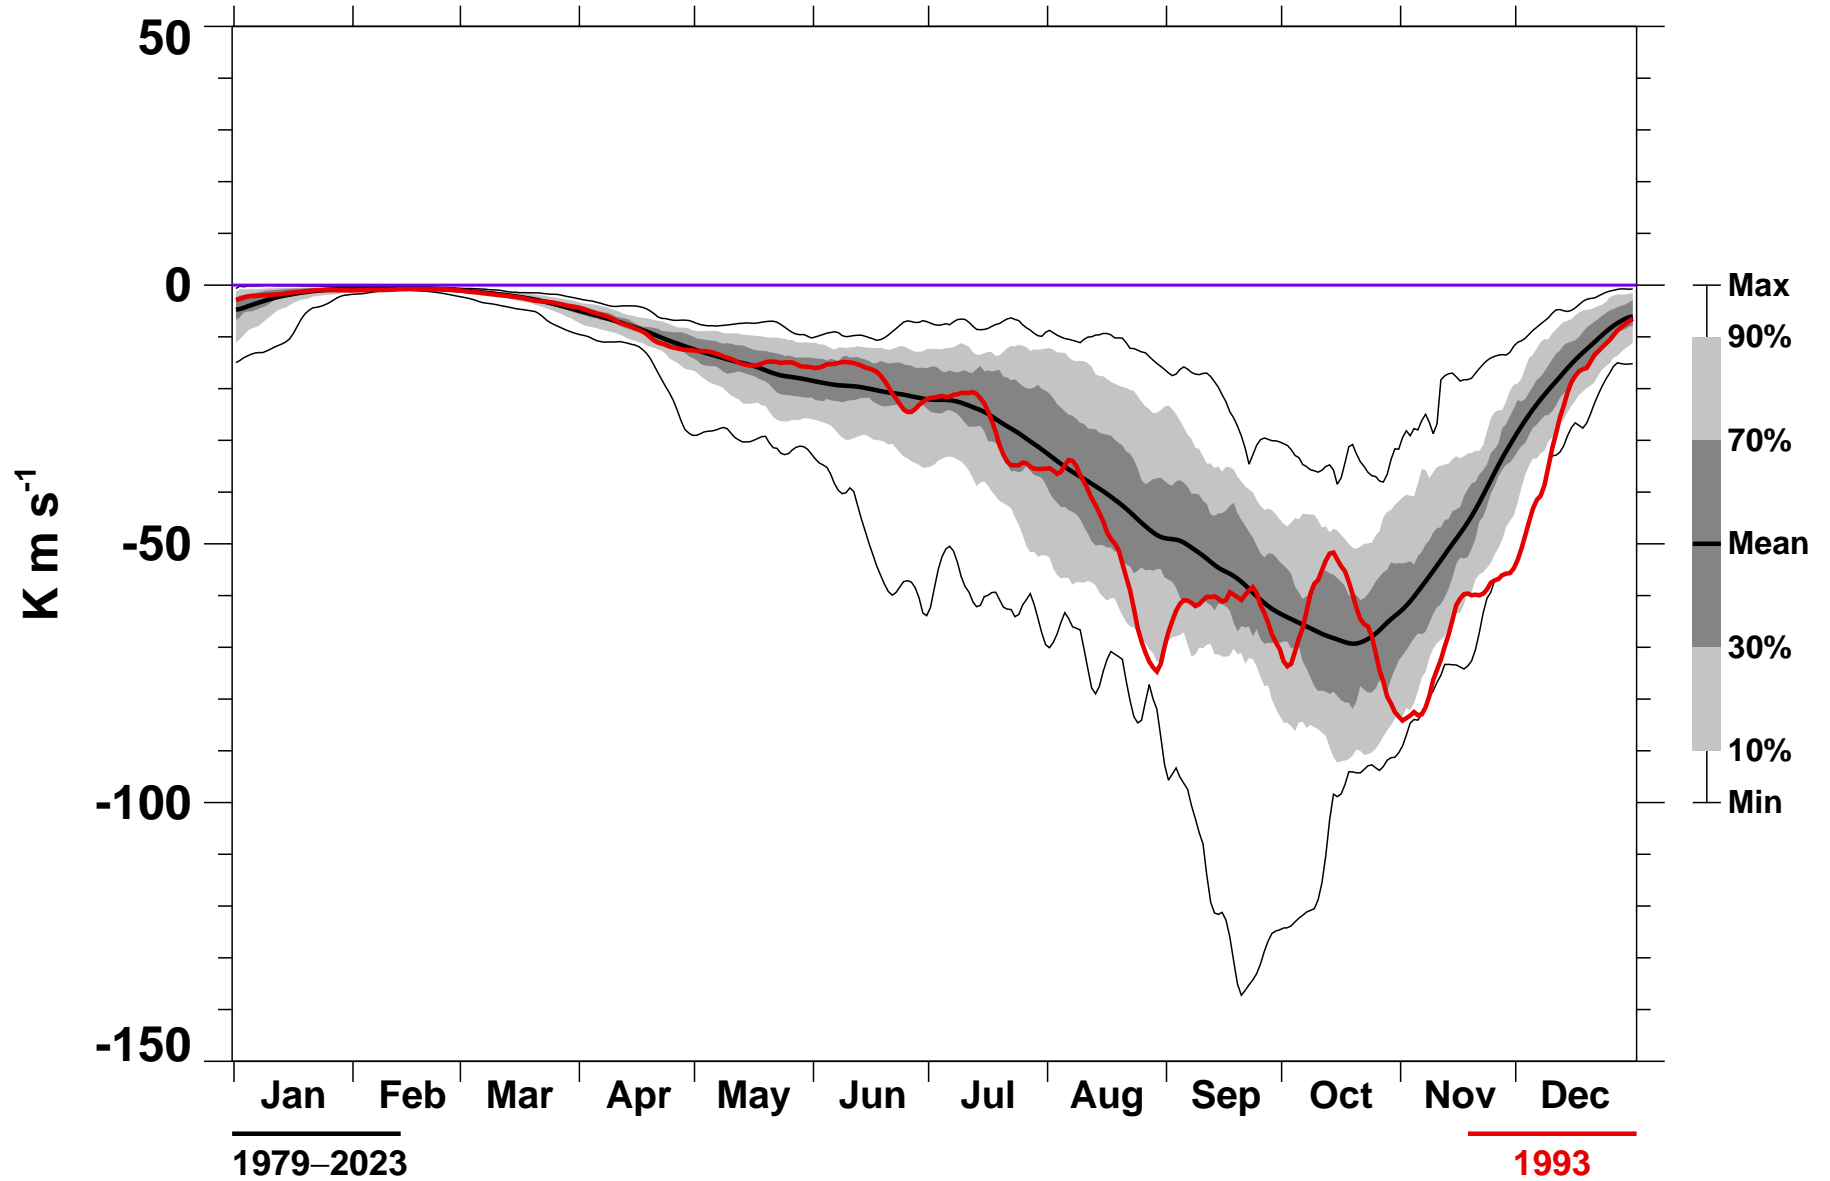

45-Day Mean 45-75°S Heat Flux 10 hPa MERRA2

1979-2023

1993