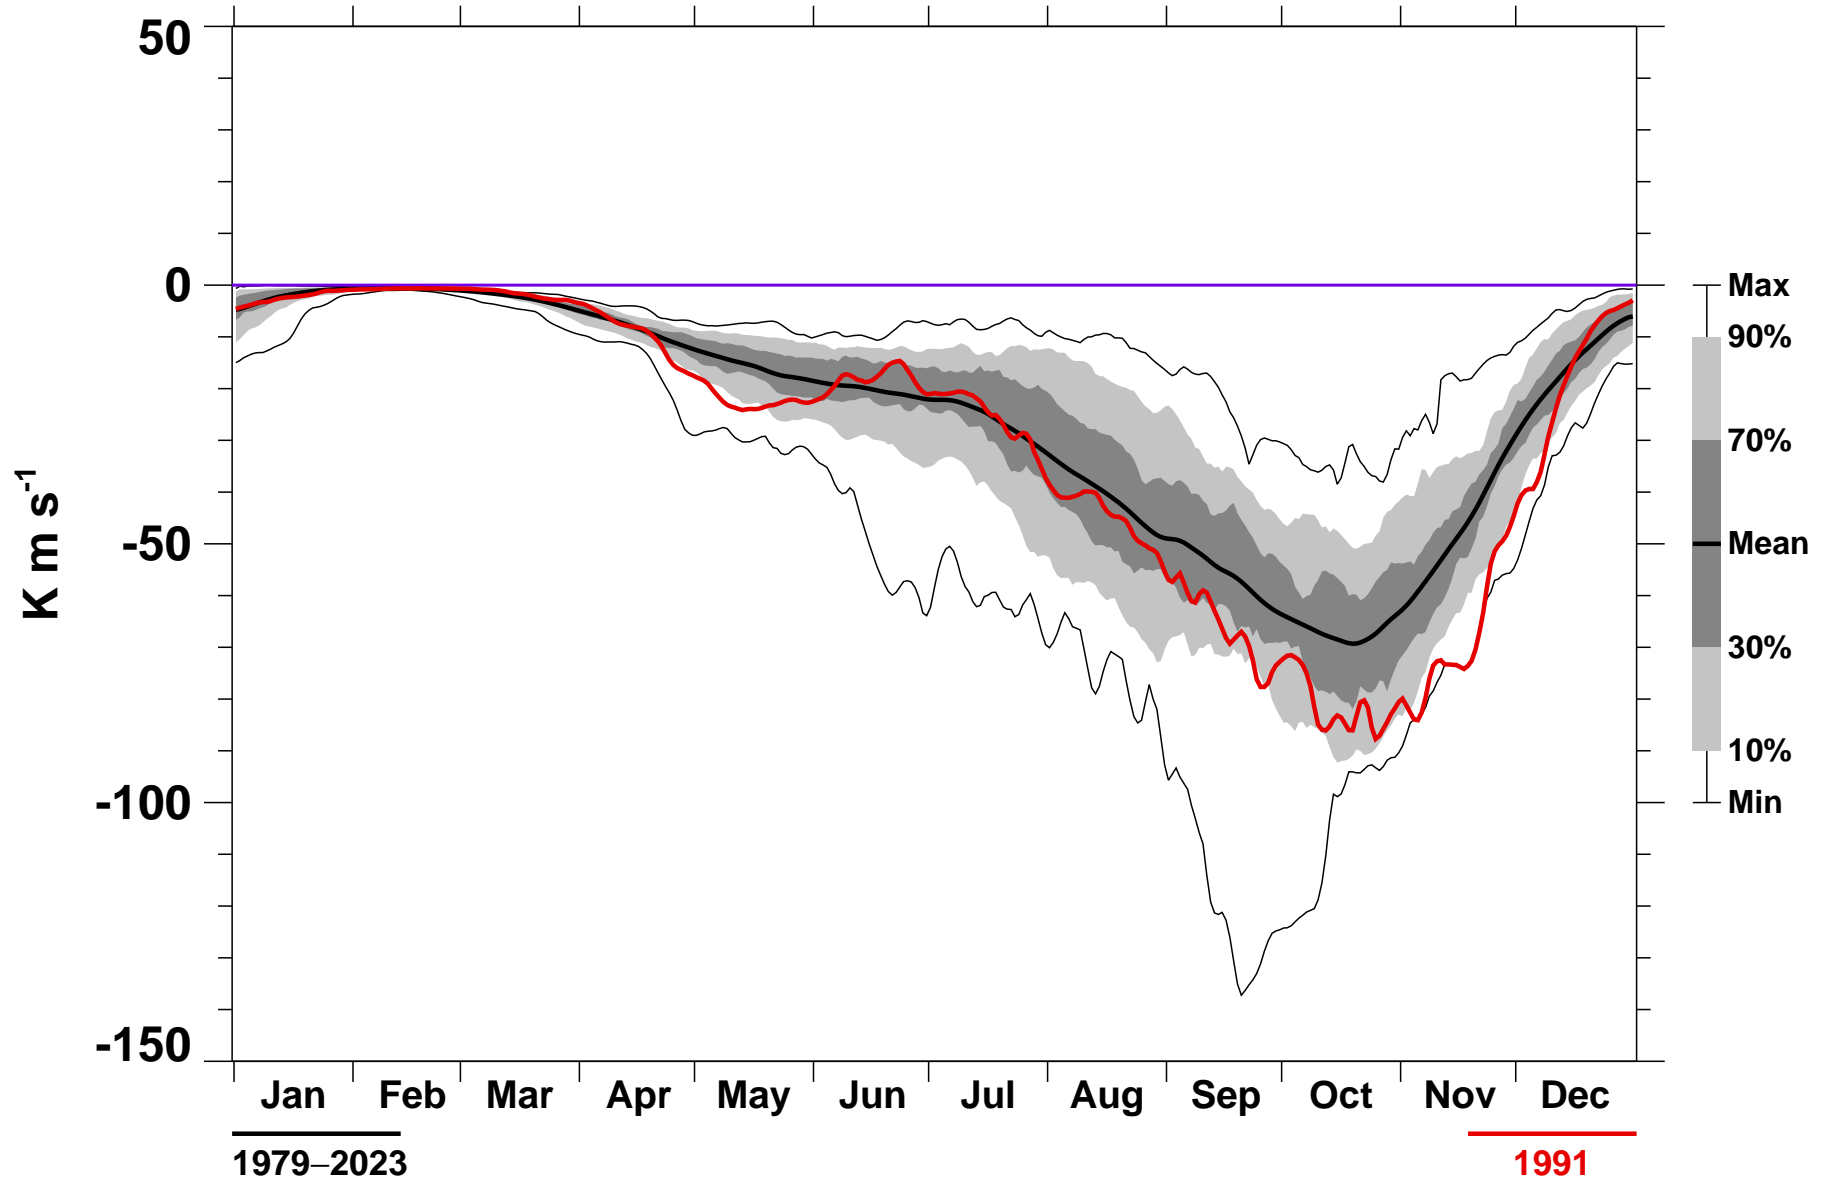

# 45-Day Mean 45-75°S Heat Flux 10 hPa MERRA2

1979-2023

1991