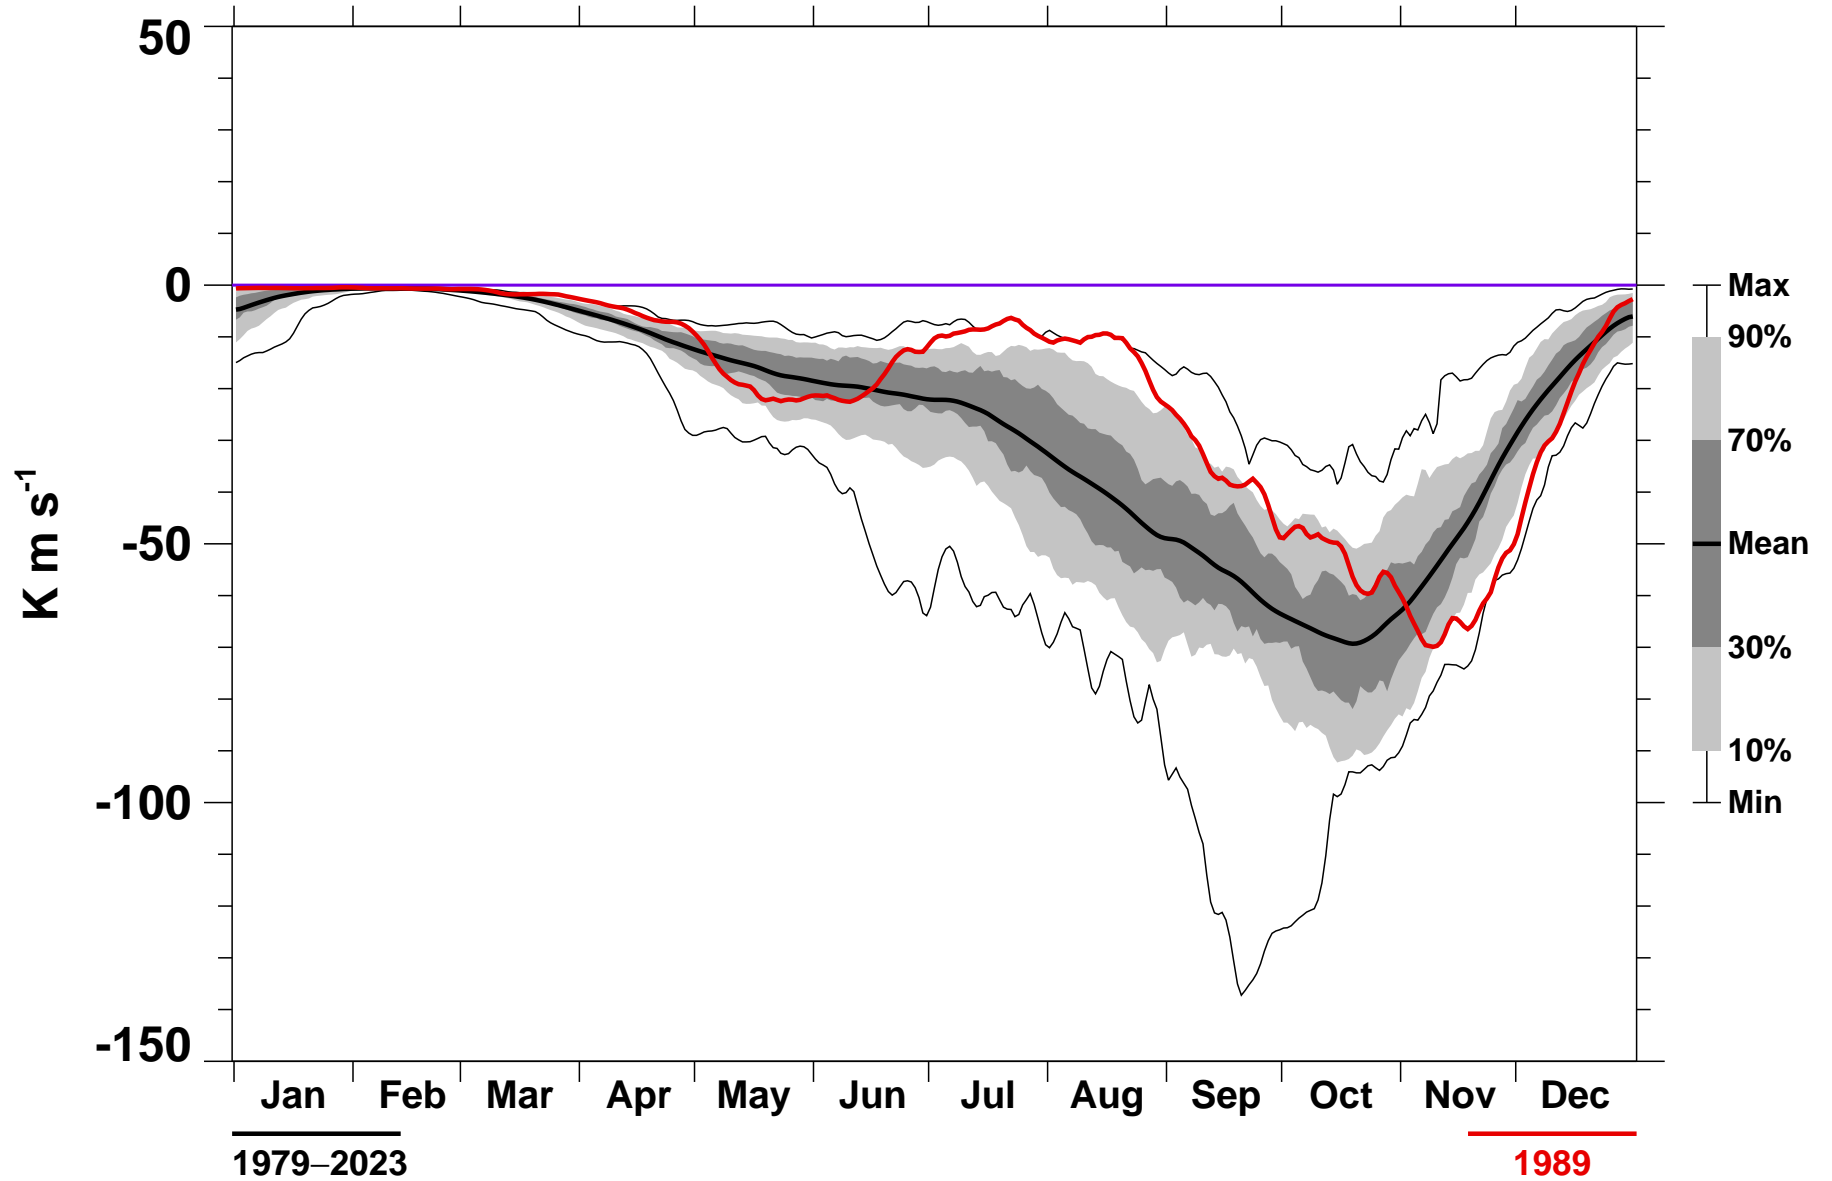

# 45-Day Mean 45-75°S Heat Flux 10 hPa MERRA2

1979-2023

1989