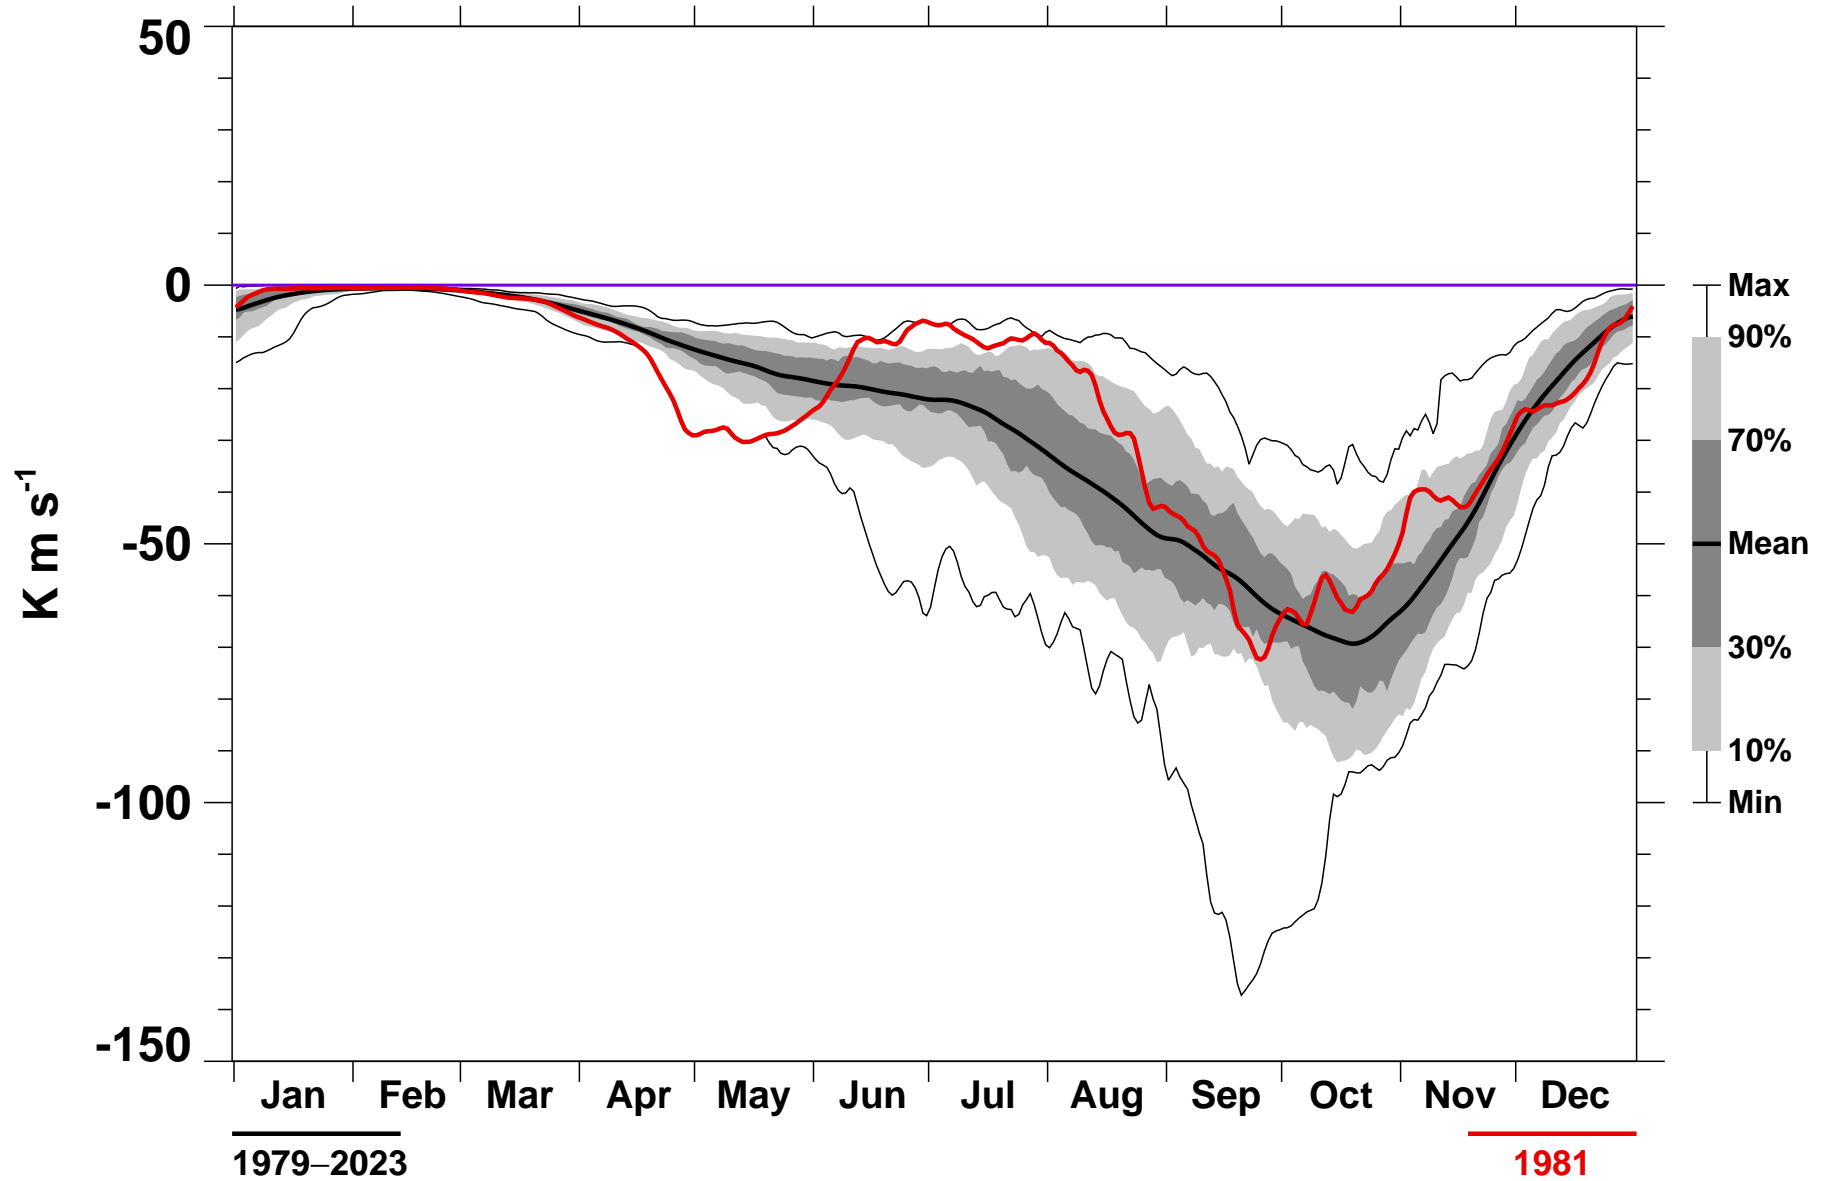

# 45-Day Mean 45-75°S Heat Flux 10 hPa MERRA2

1979-2023

1981