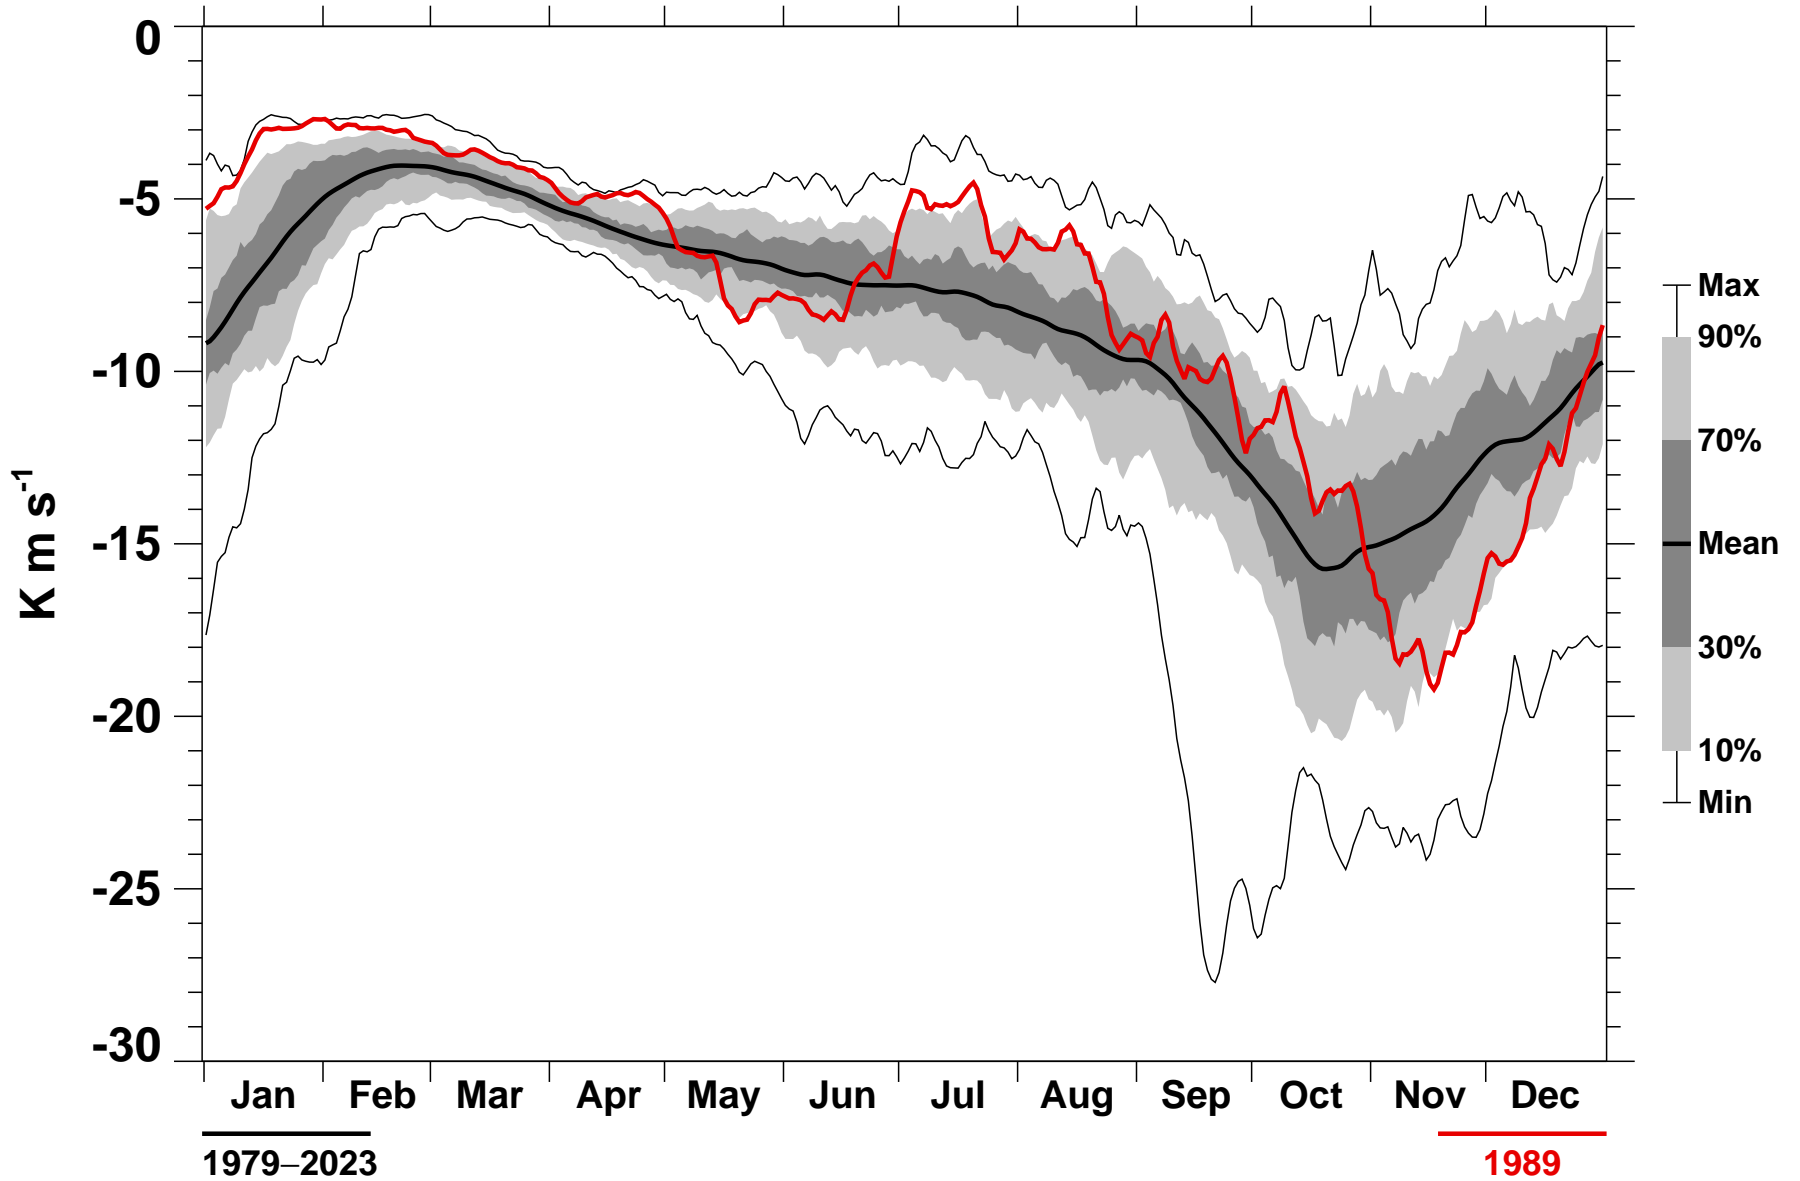

# 45-Day Mean 45-75°S Heat Flux 100 hPa MERRA2

1979-2023

1989