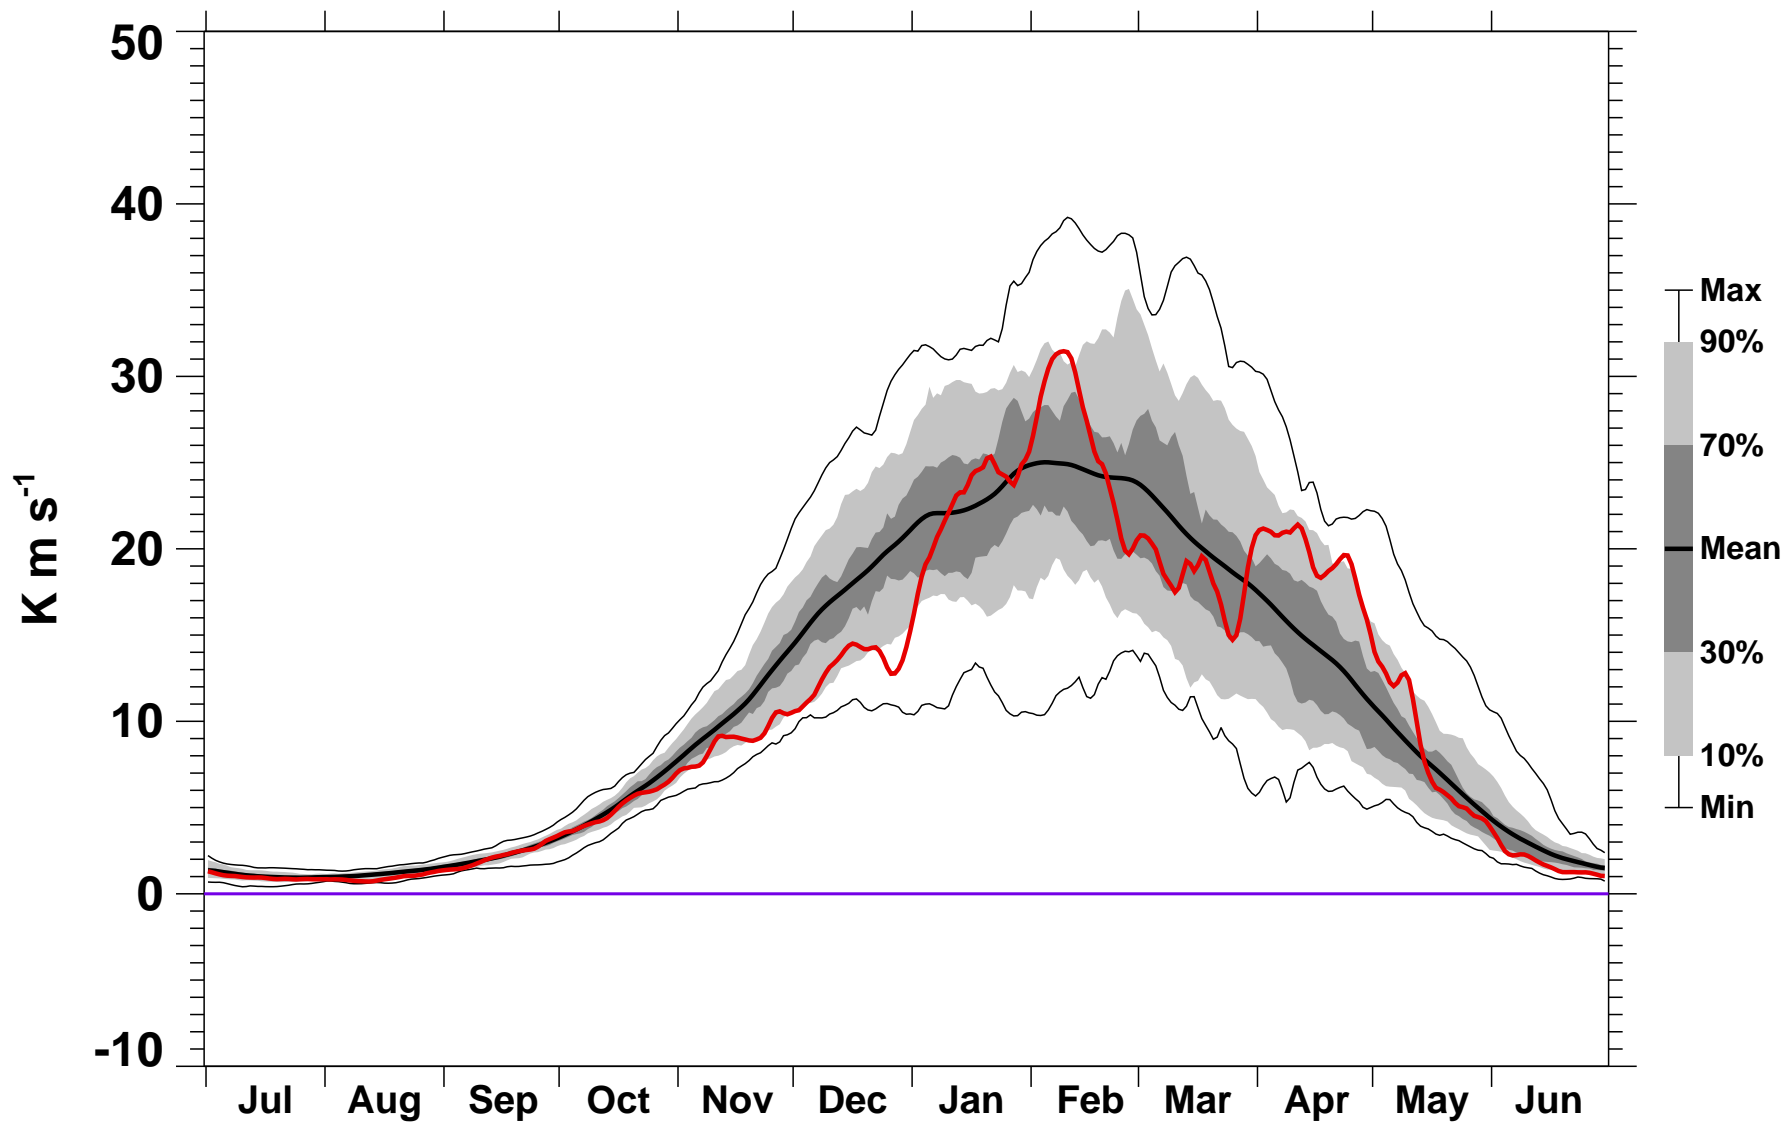

# 45-Day Mean 45-75°N Heat Flux 70 hPa MERRA2

1978/1979-2022/2023

2013/2014