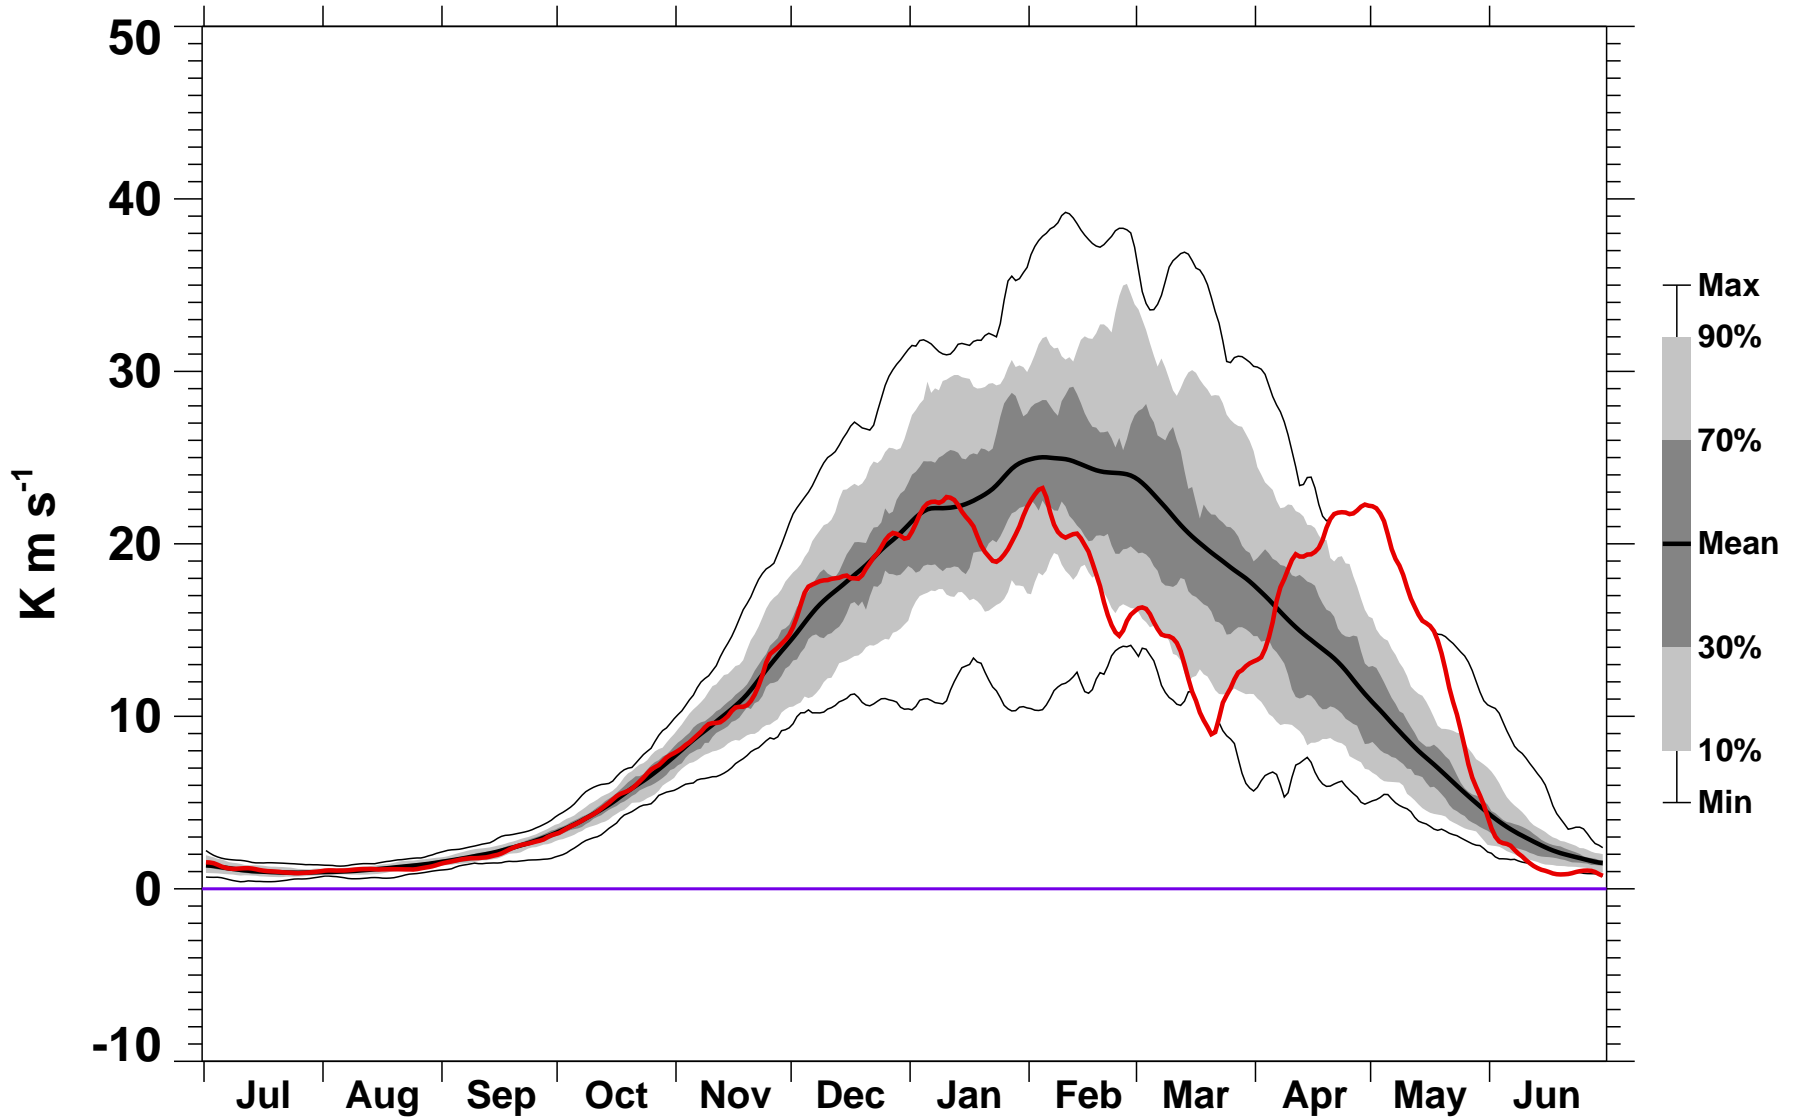

# 45-Day Mean 45-75°N Heat Flux 70 hPa MERRA2

1978/1979–2022/2023

2010/2011