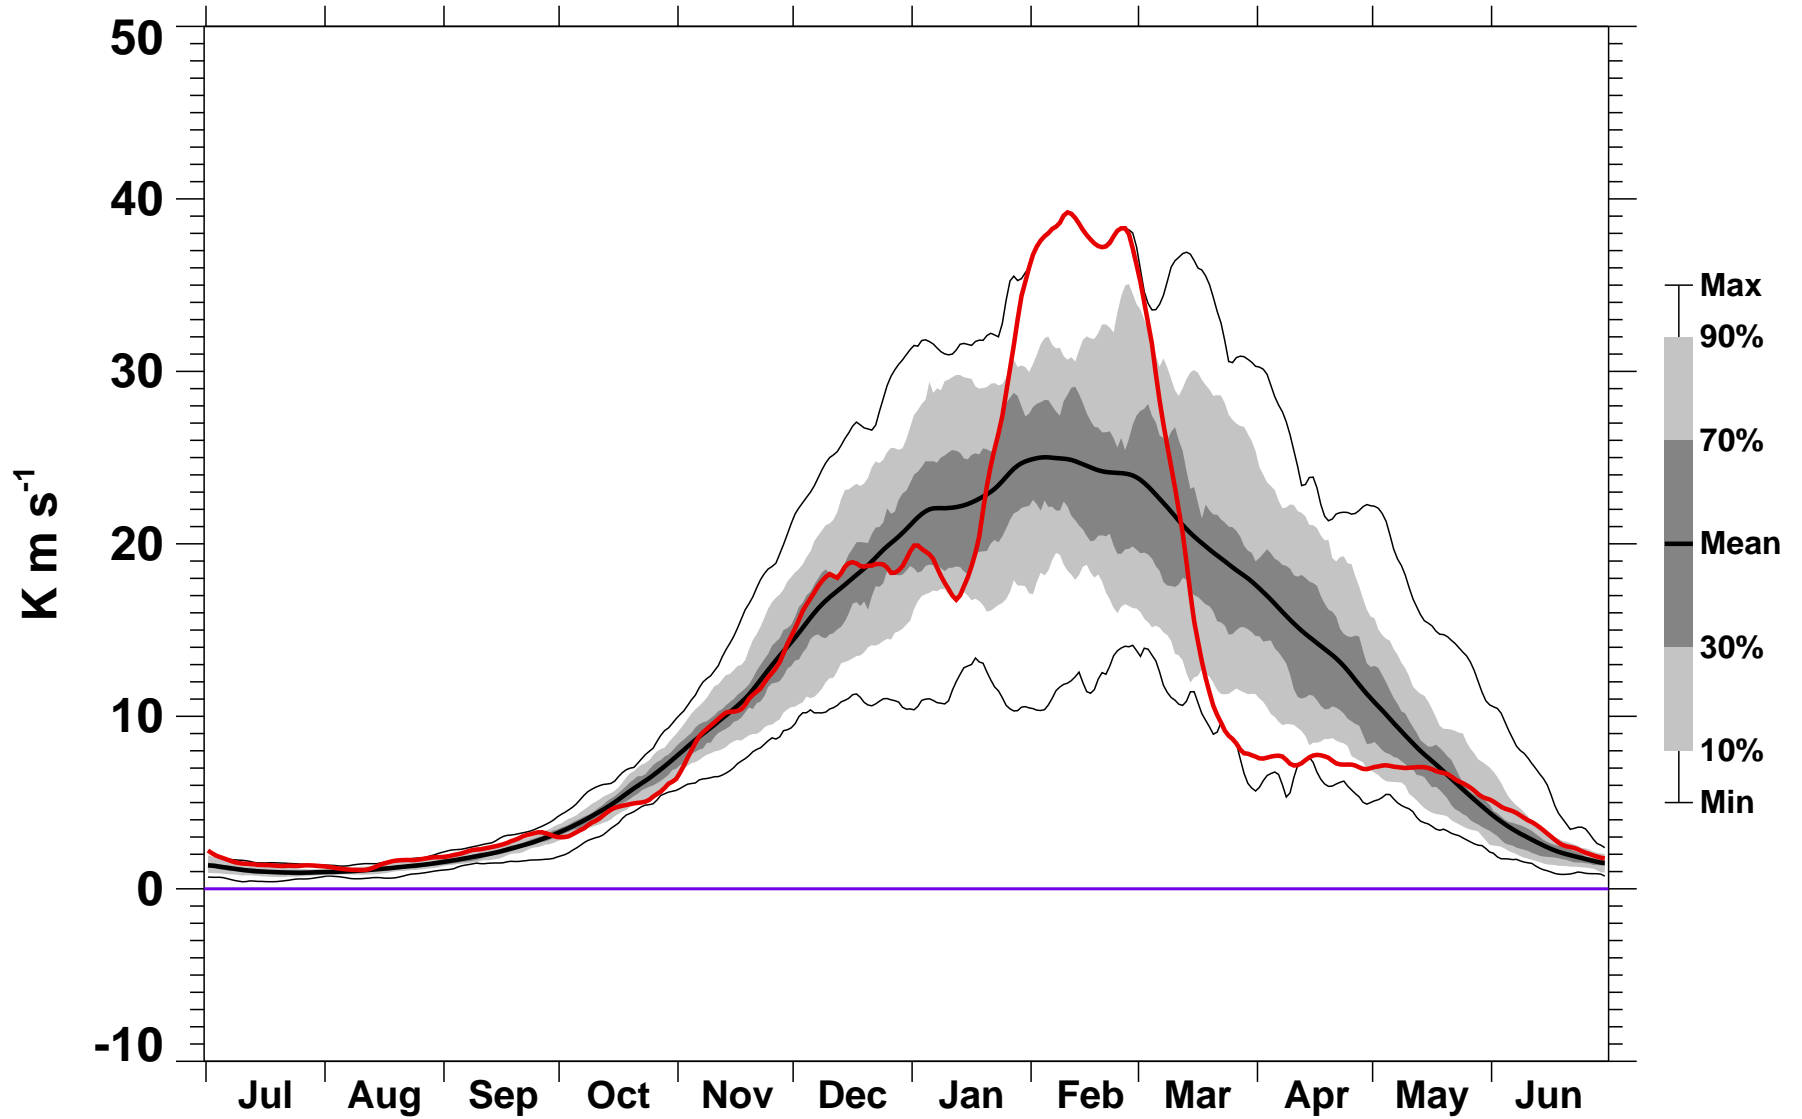

# 45-Day Mean 45-75°N Heat Flux 70 hPa MERRA2

1978/1979–2022/2023

2008/2009