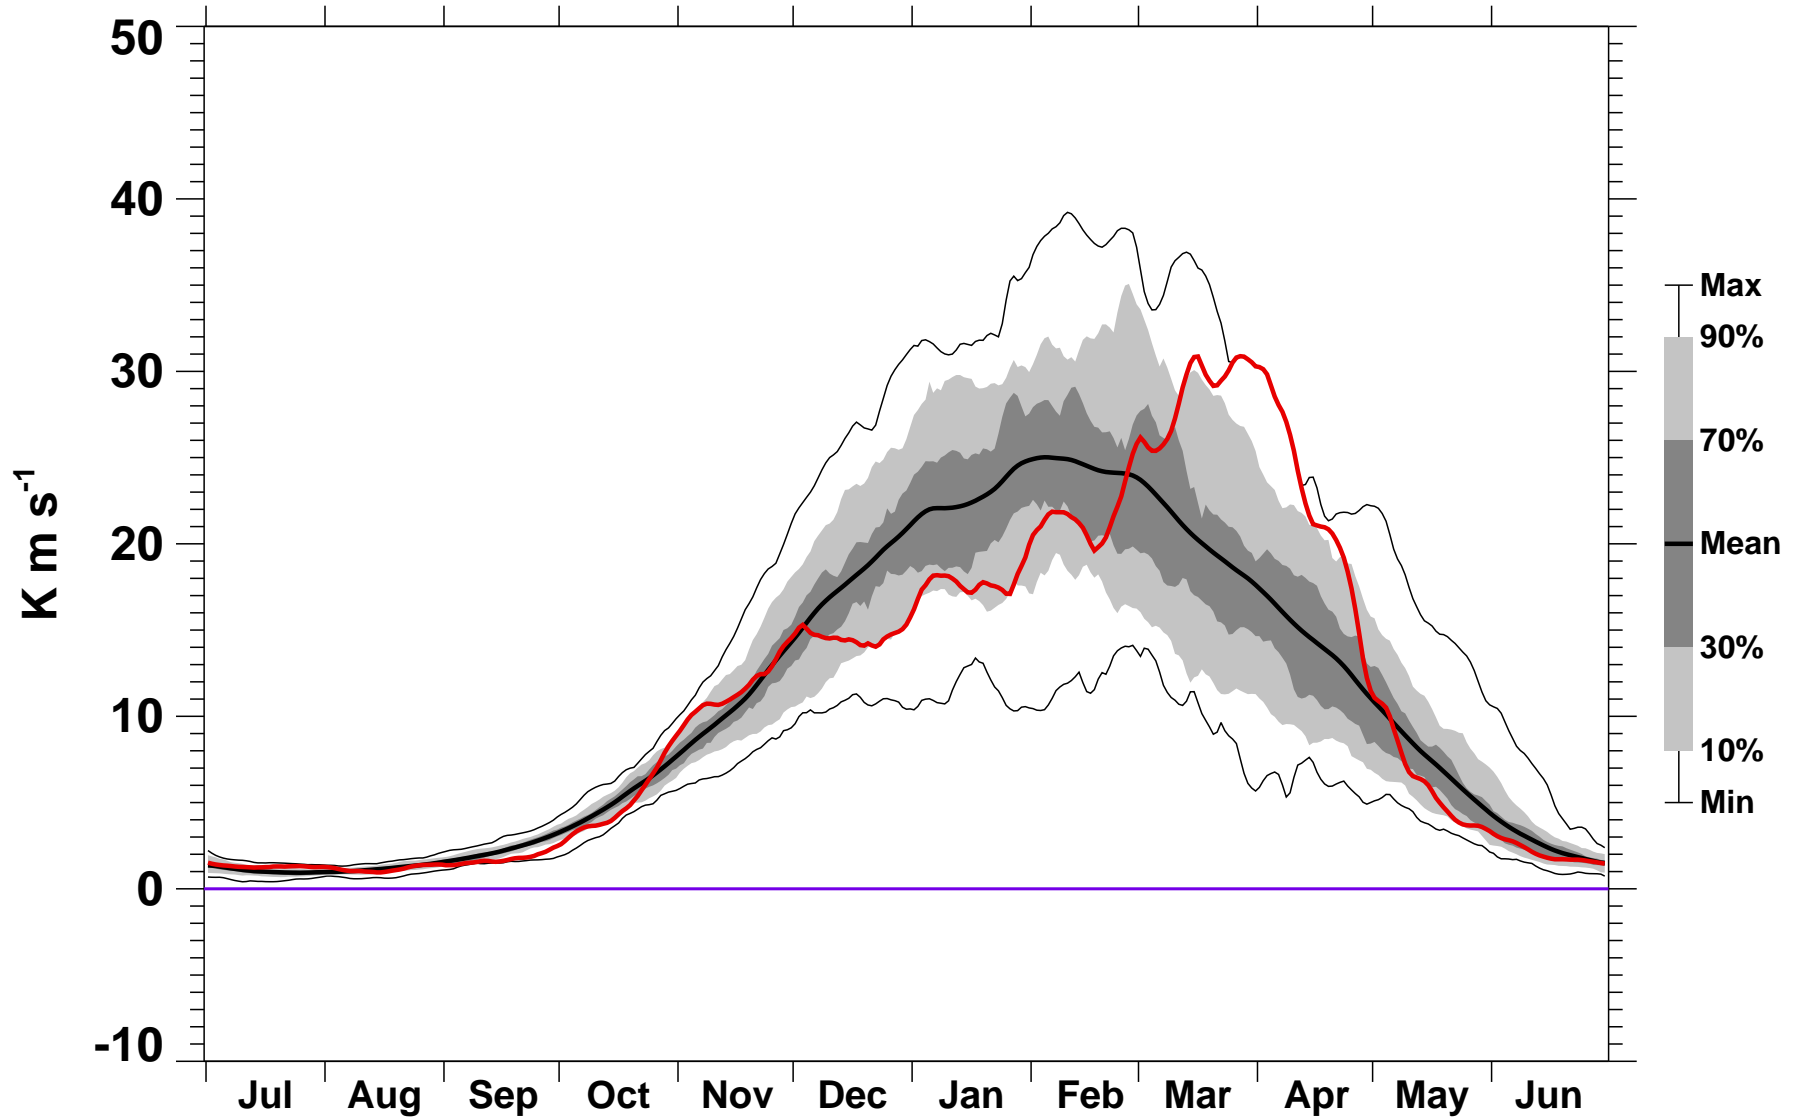

# 45-Day Mean 45-75°N Heat Flux 70 hPa MERRA2

1978/1979–2022/2023

2004/2005