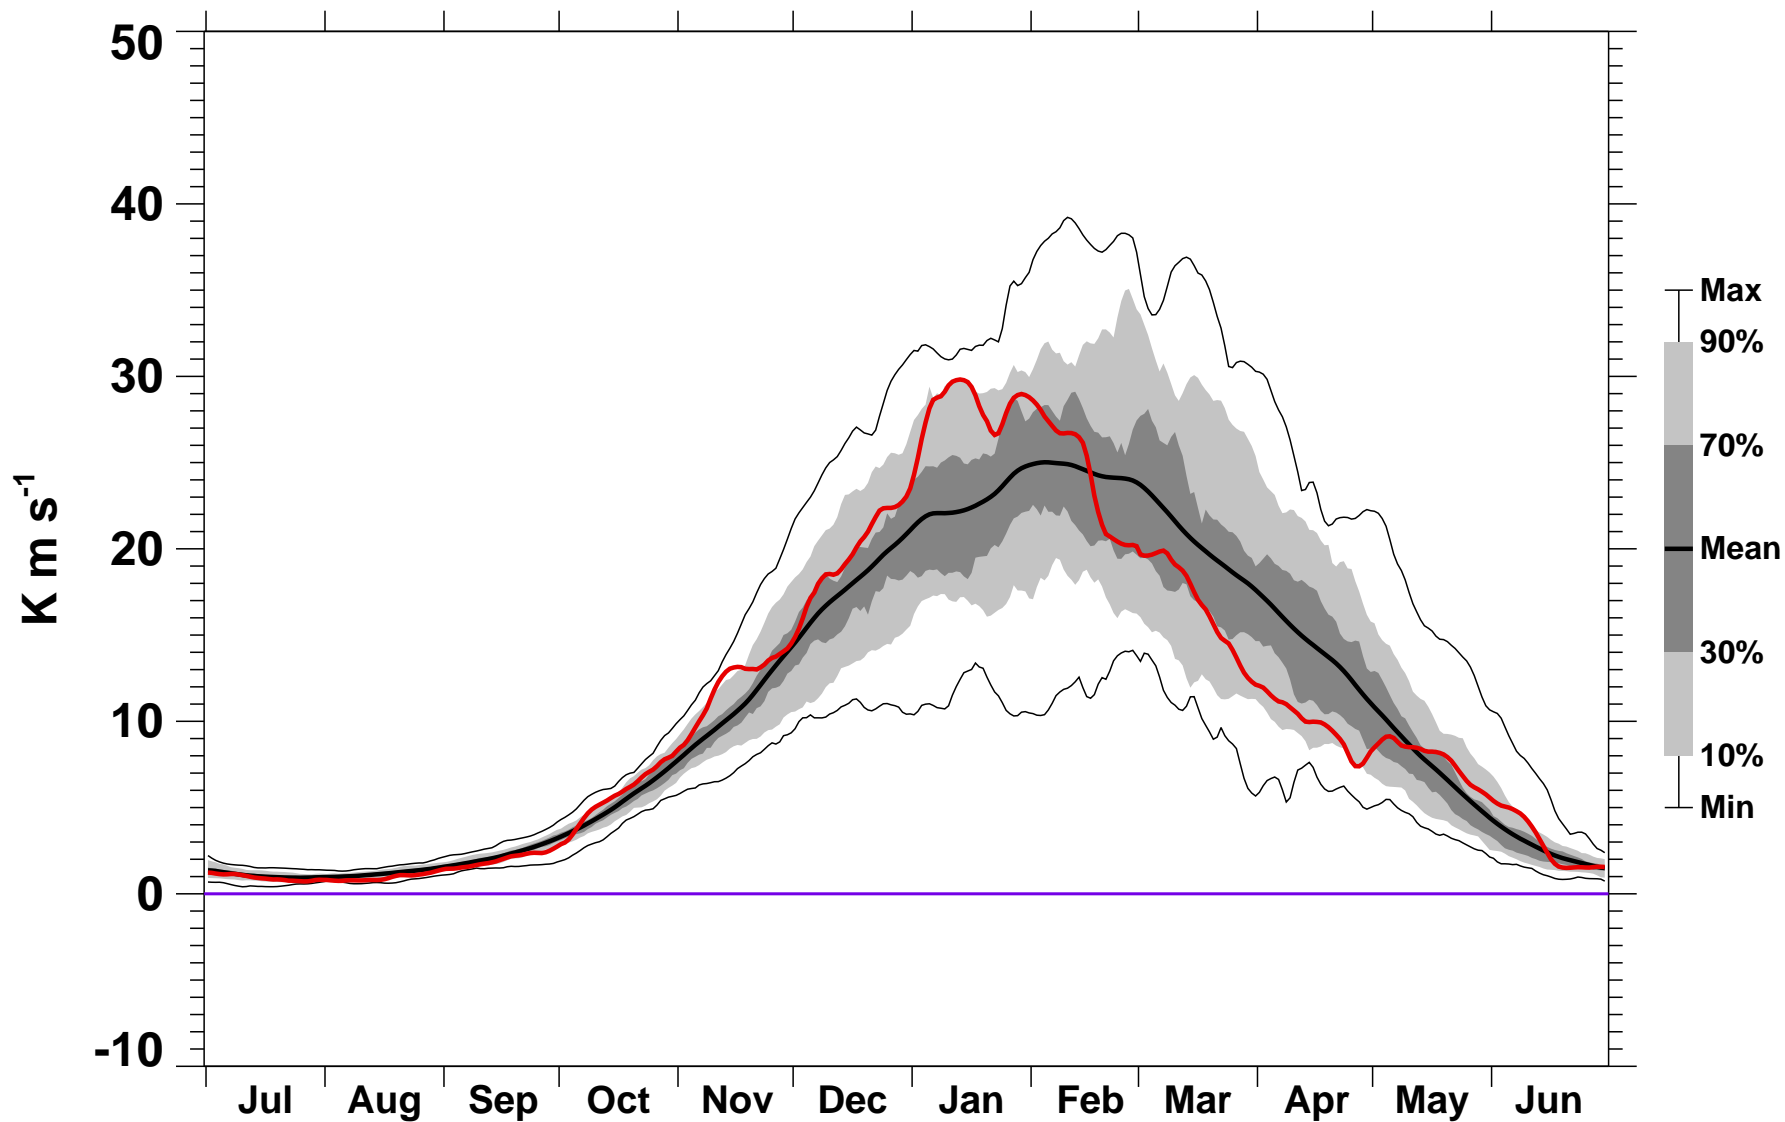

# 45-Day Mean 45-75°N Heat Flux 70 hPa MERRA2

1978/1979–2022/2023

2003/2004