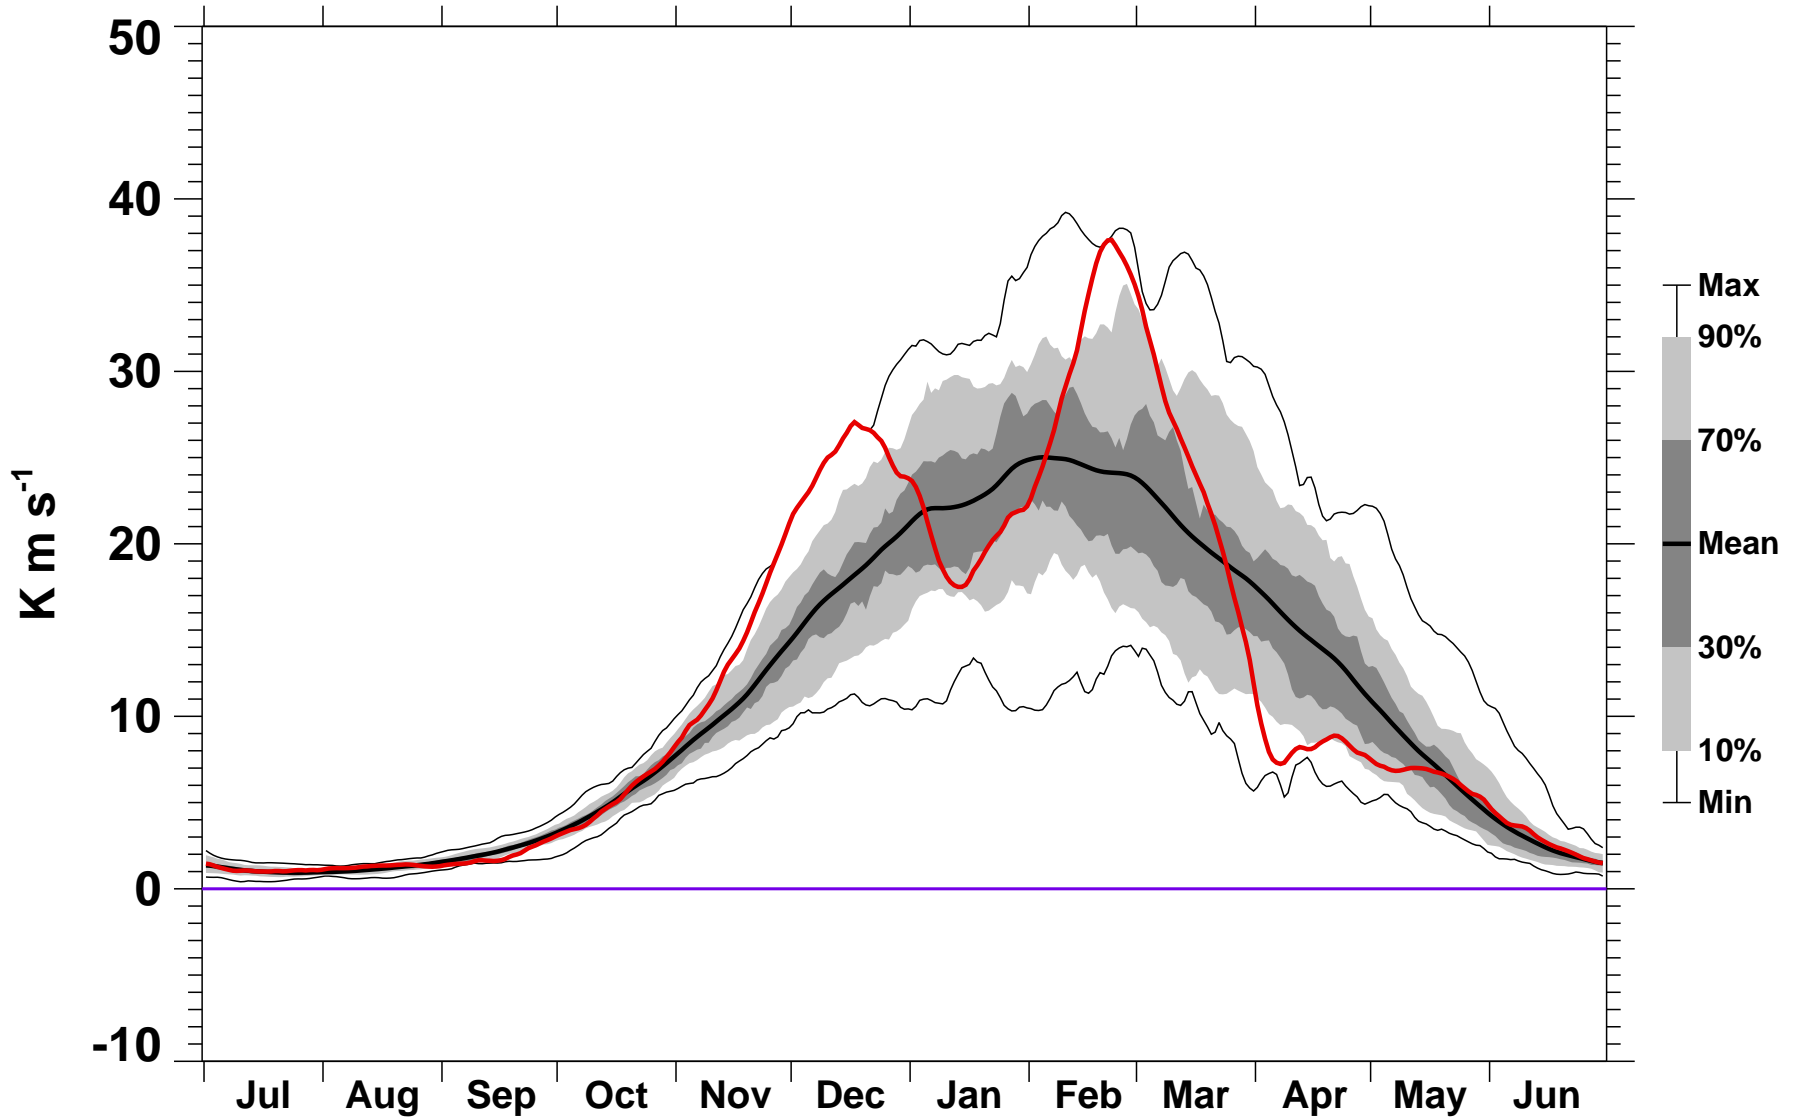

# 45-Day Mean 45-75°N Heat Flux 70 hPa MERRA2

1978/1979–2022/2023

2000/2001