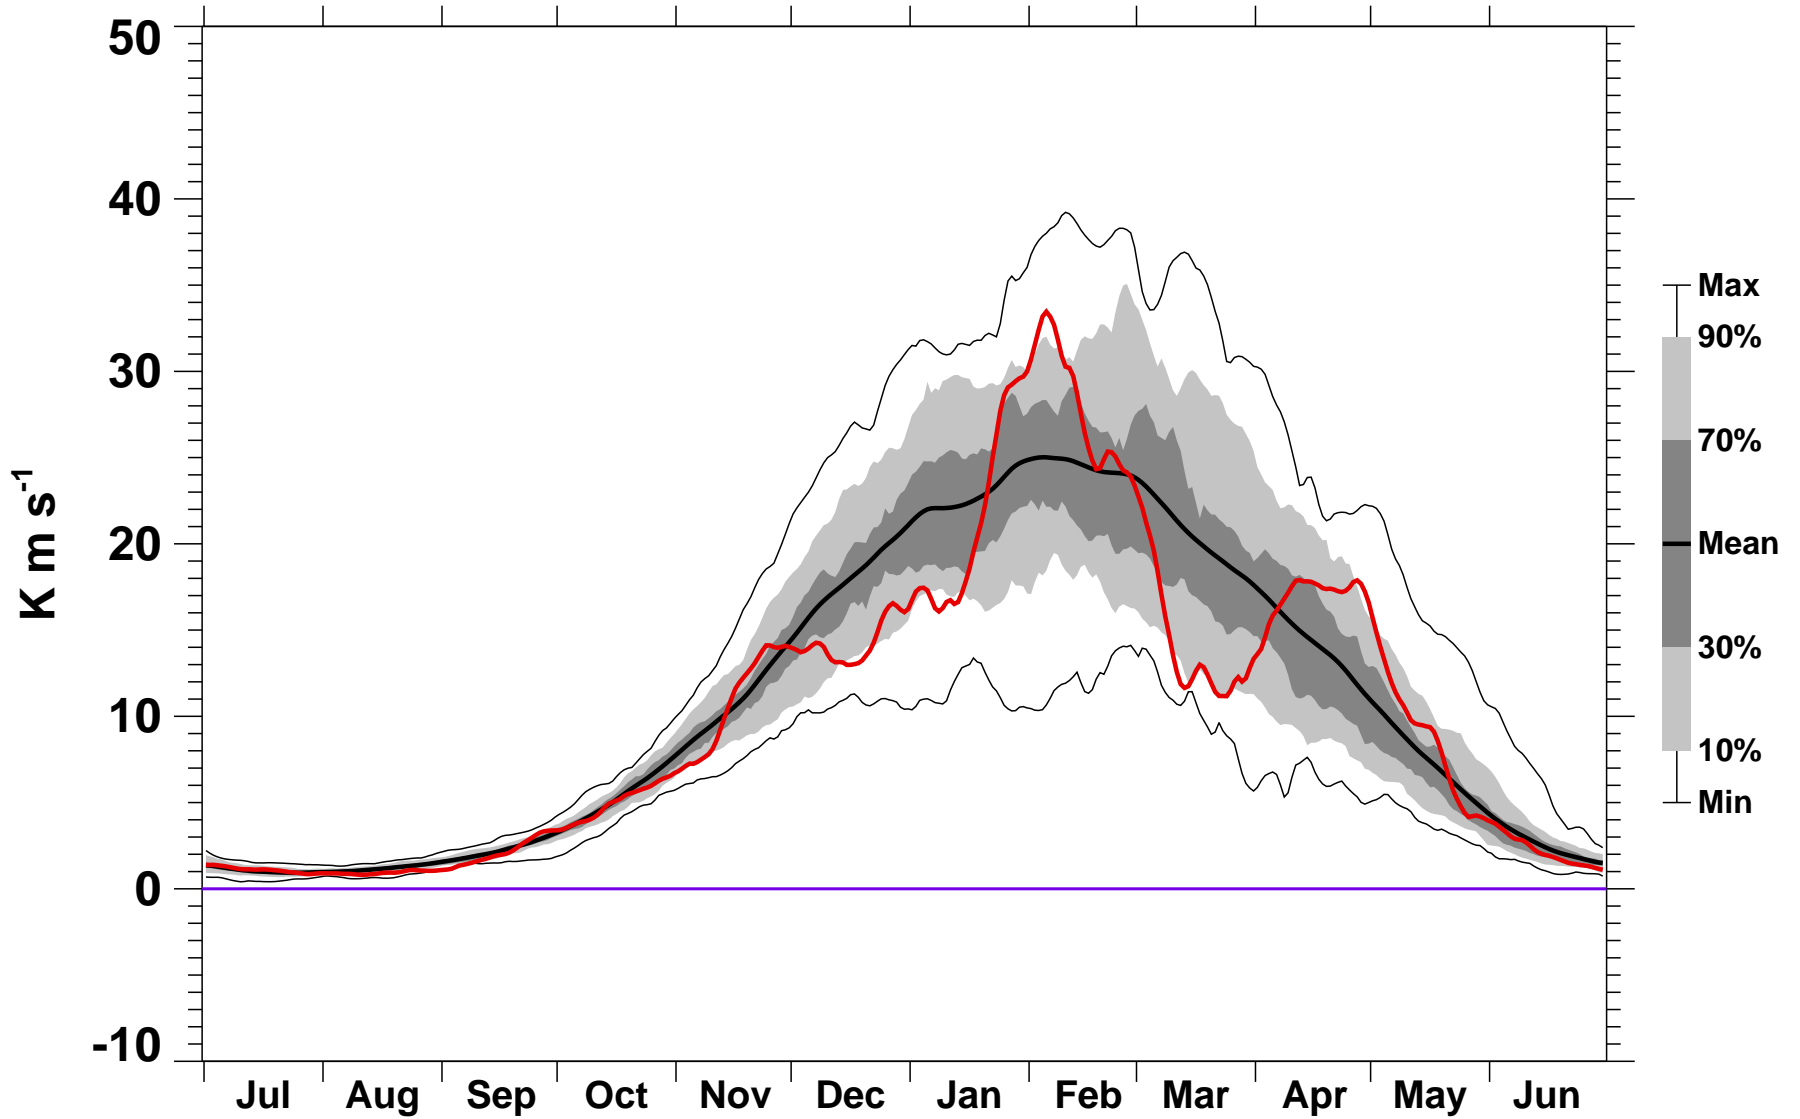

45-Day Mean 45-75°N Heat Flux 70 hPa MERRA2

1978/1979–2022/2023

1994/1995