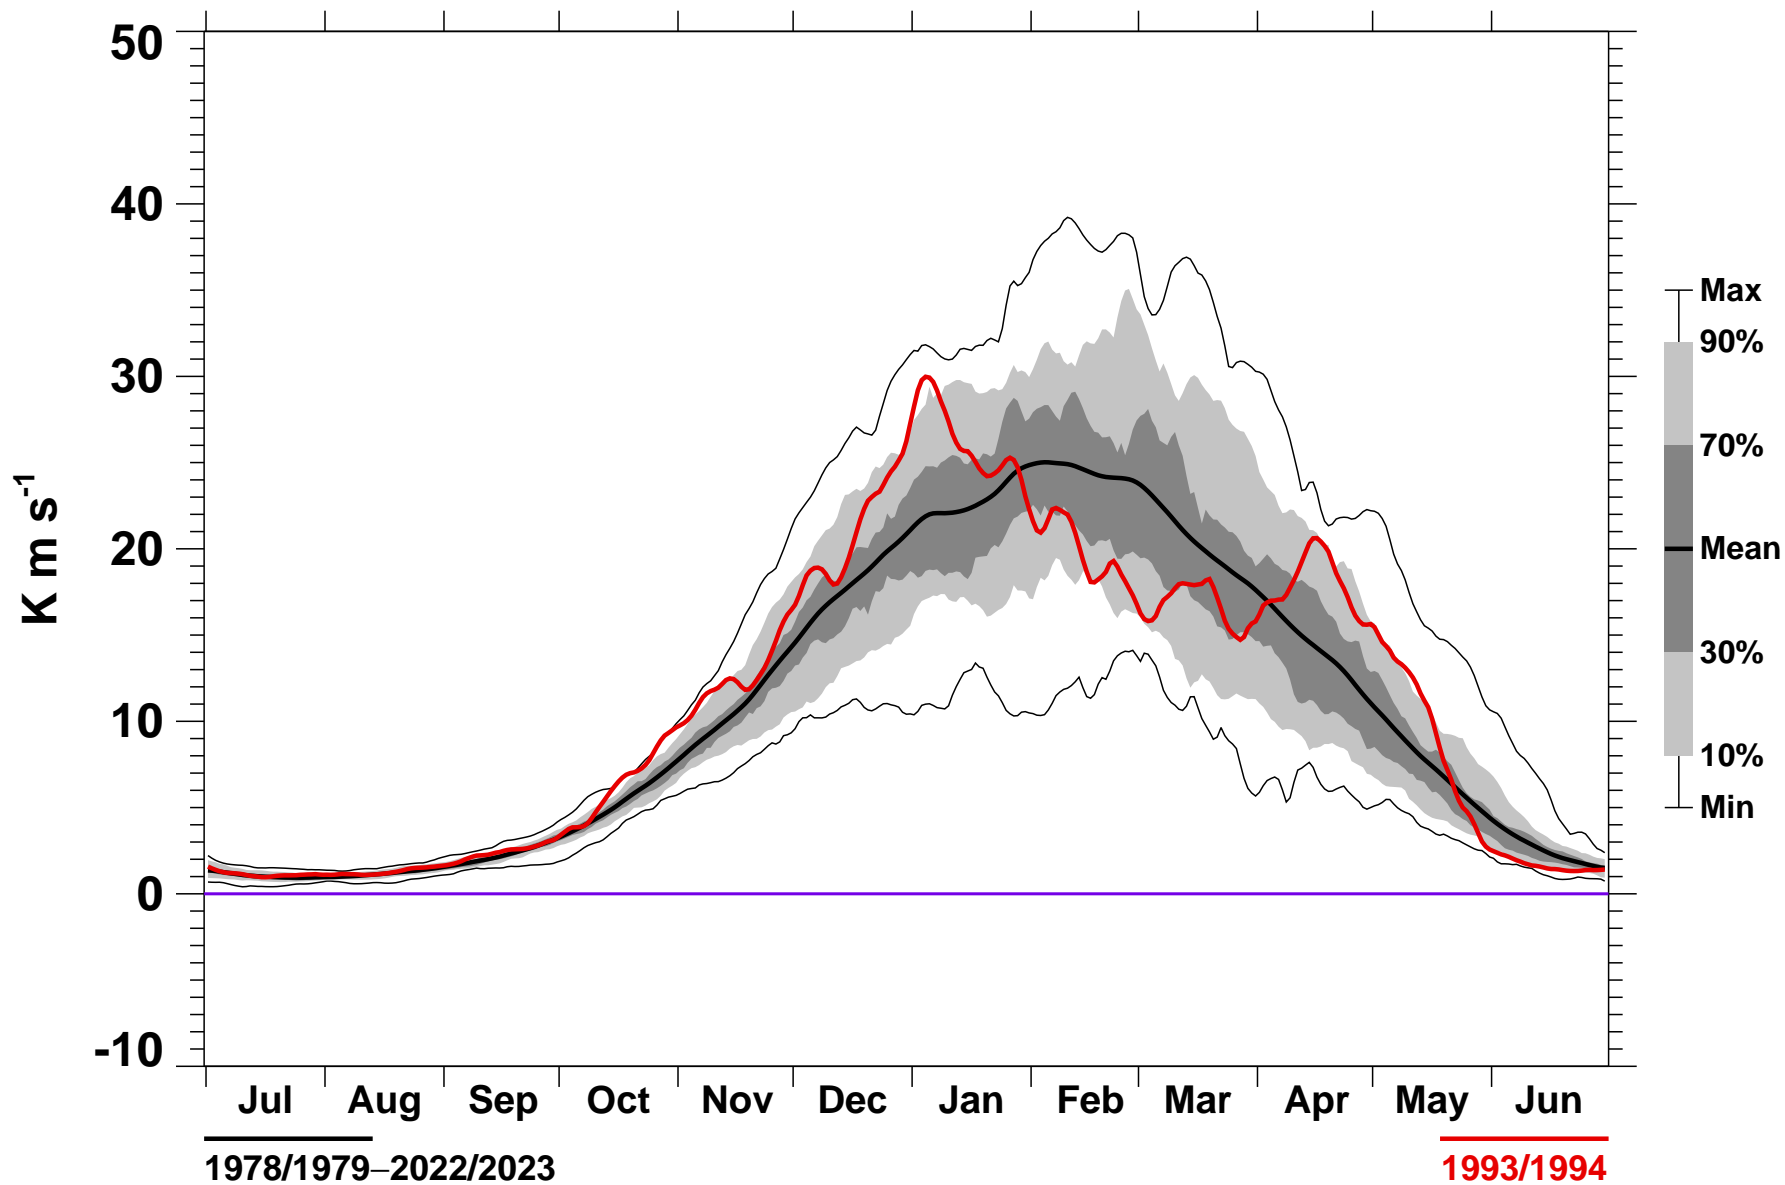

45-Day Mean 45-75°N Heat Flux 70 hPa MERRA2

1978/1979–2022/2023

1993/1994