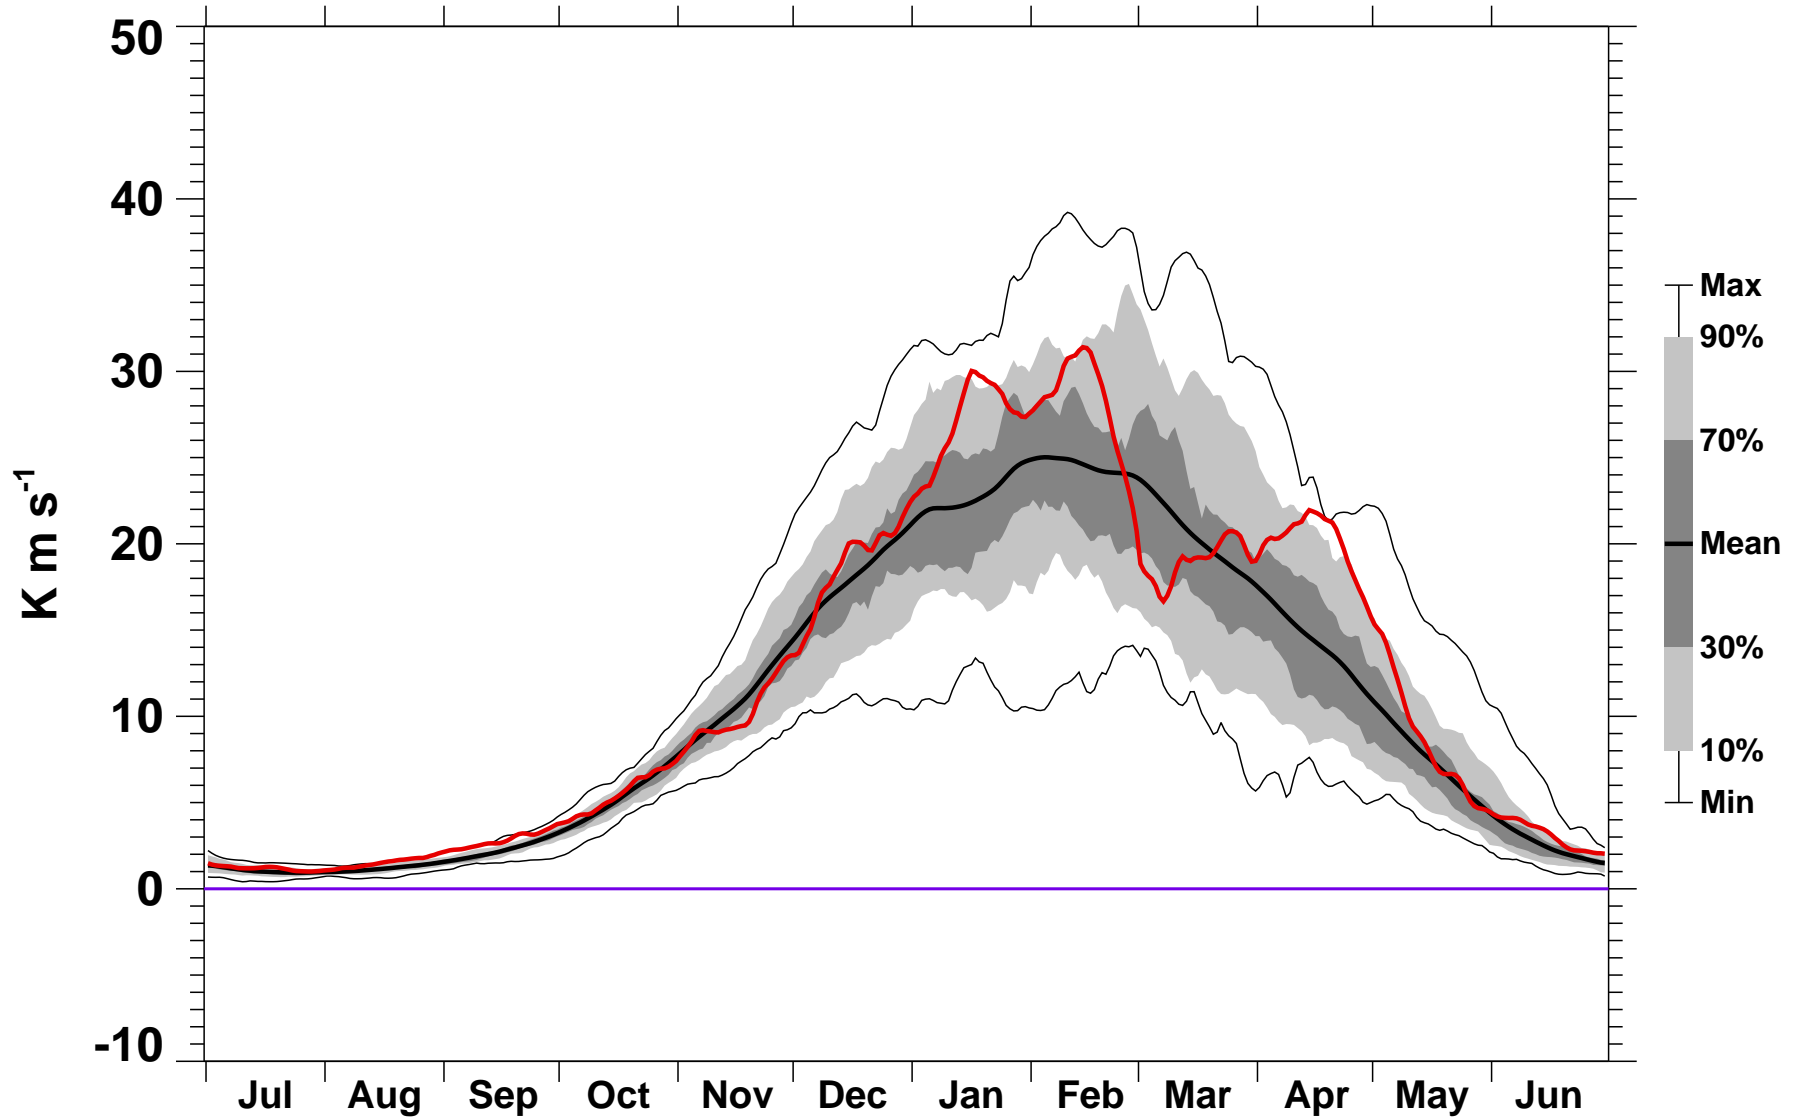

# 45-Day Mean 45-75°N Heat Flux 70 hPa MERRA2

1978/1979–2022/2023

1991/1992