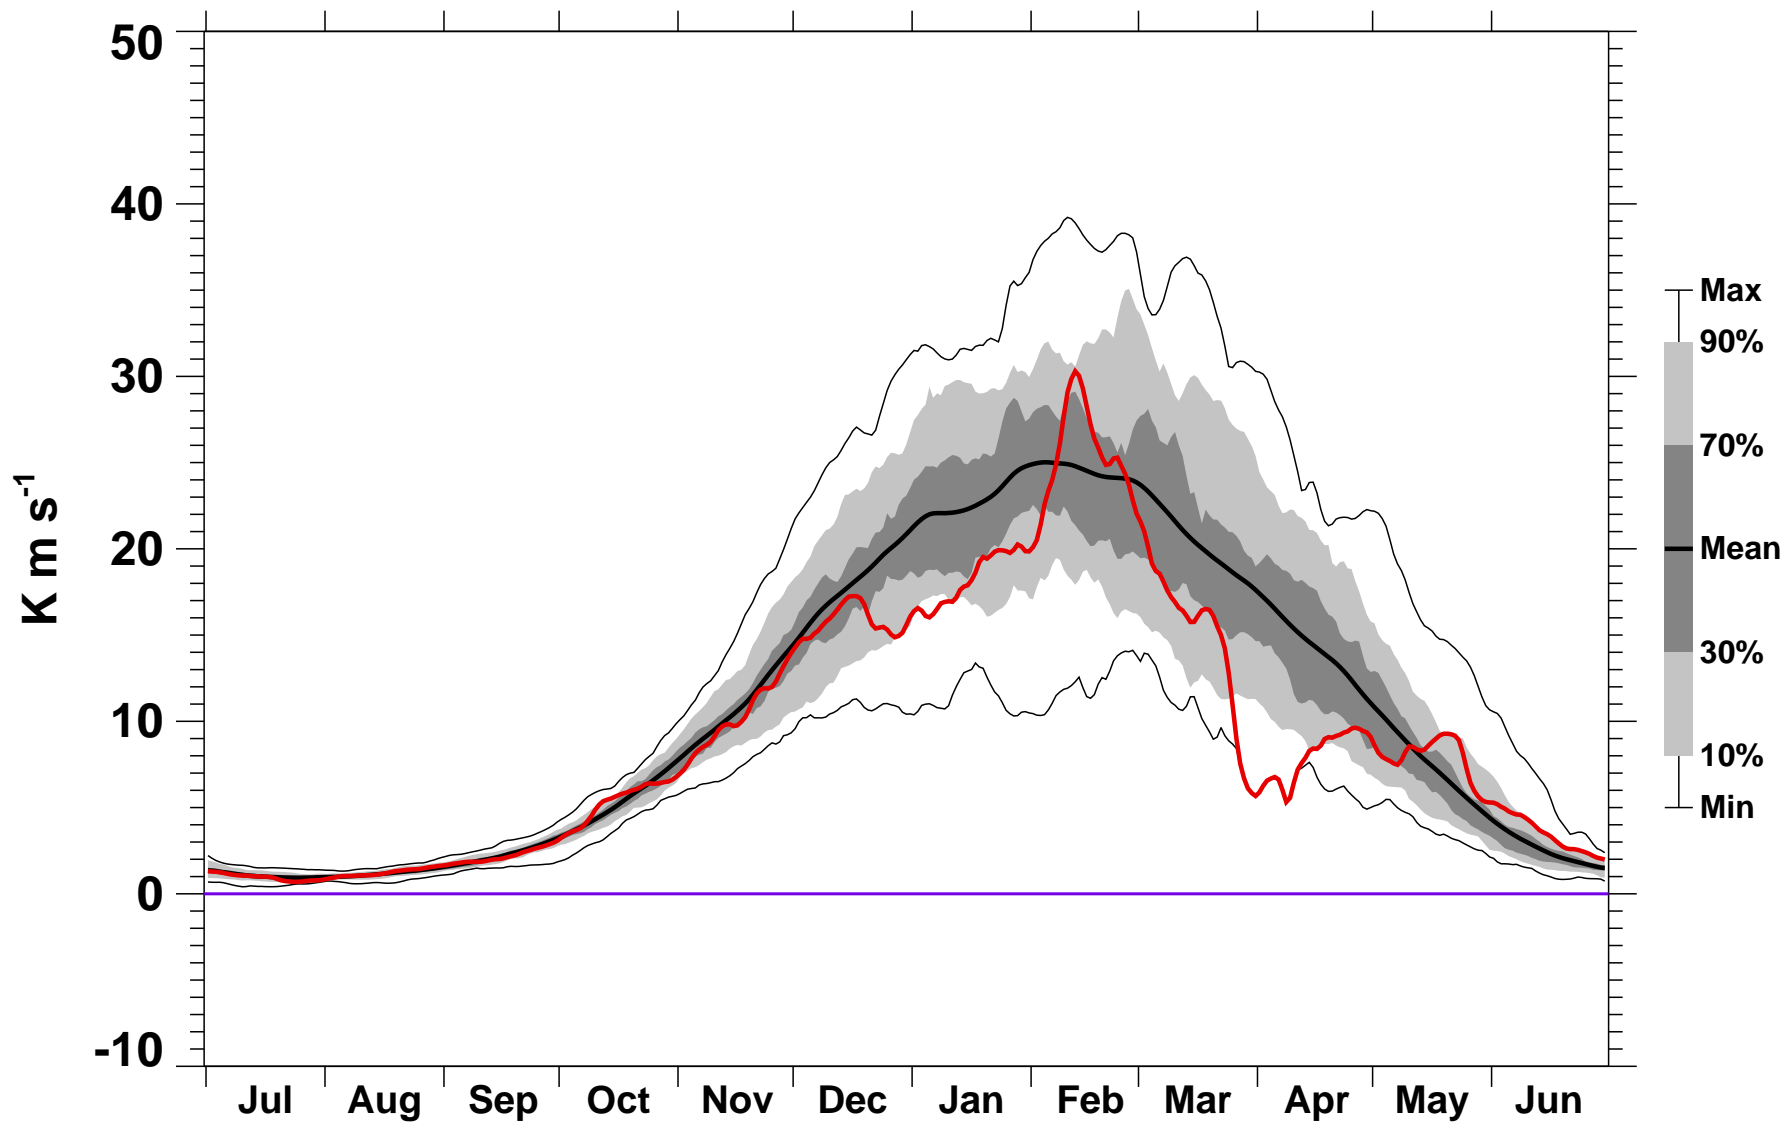

# 45-Day Mean 45-75°N Heat Flux 70 hPa MERRA2

1978/1979–2022/2023

1989/1990