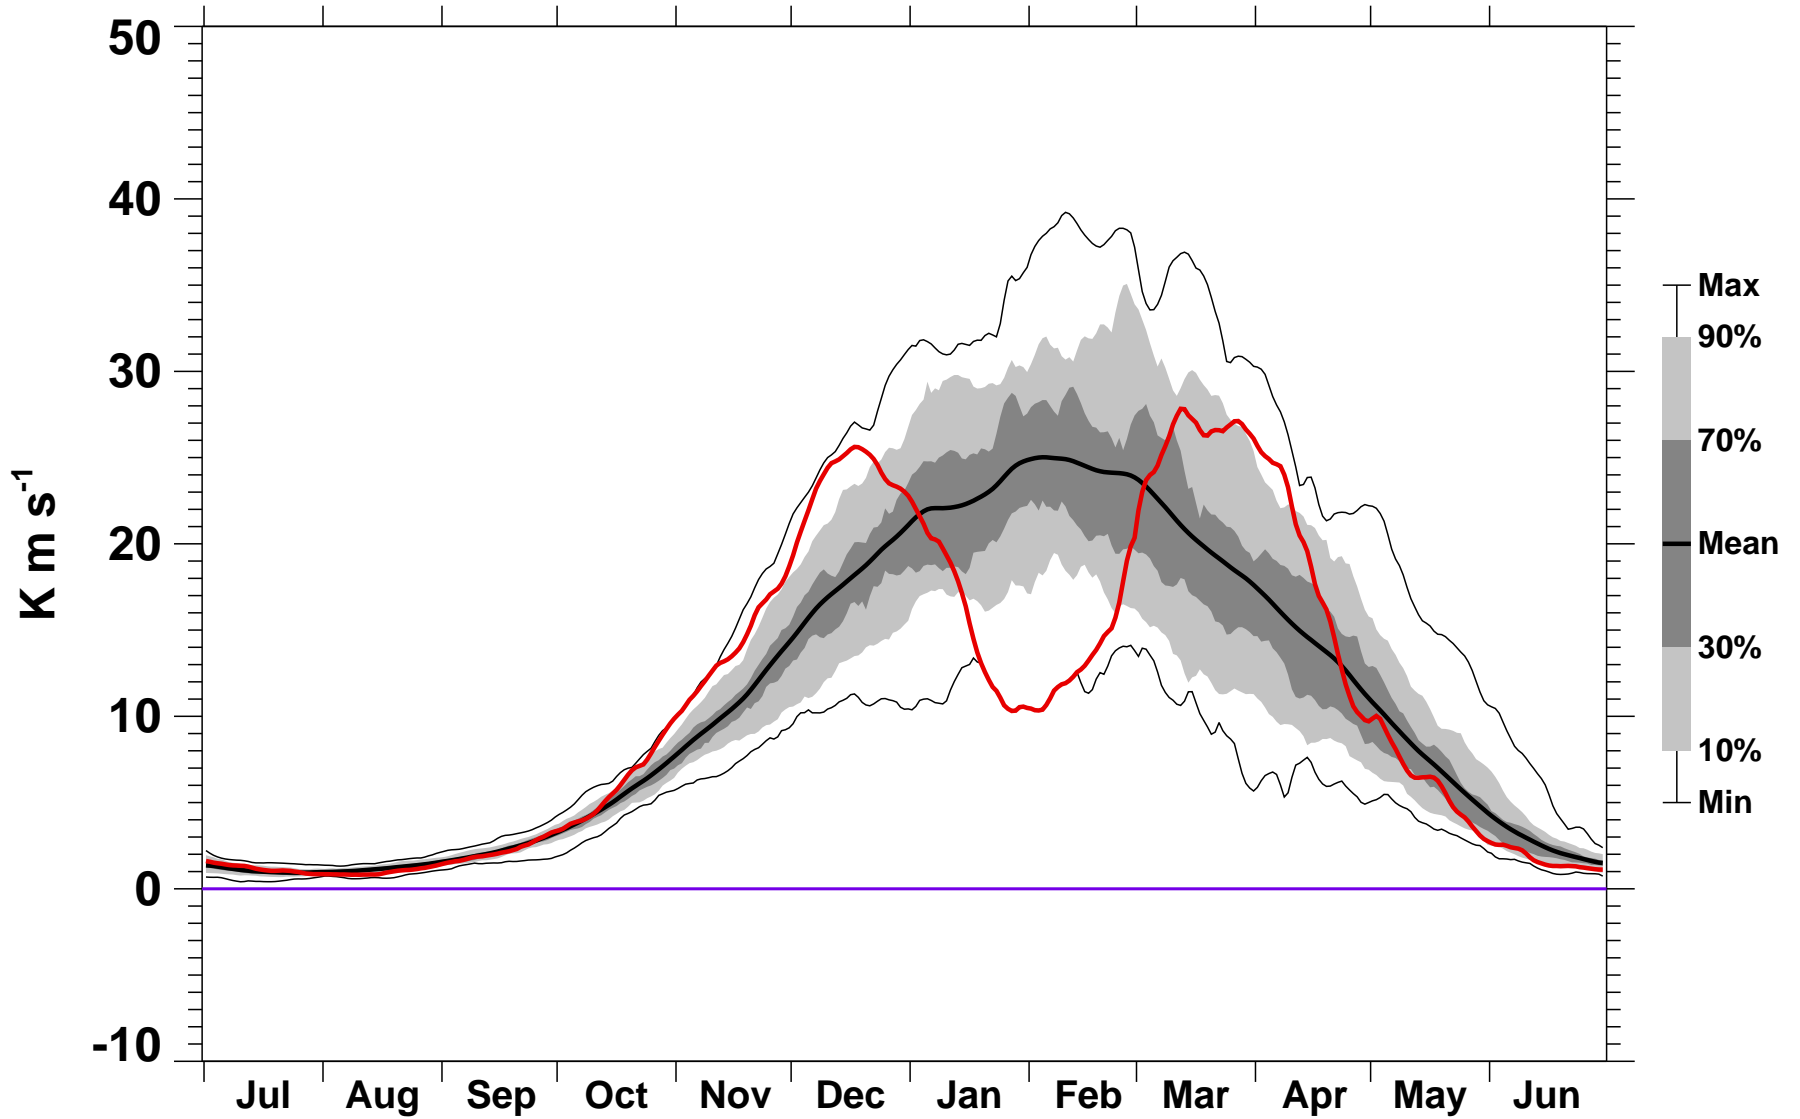

# 45-Day Mean 45-75°N Heat Flux 70 hPa MERRA2

1978/1979–2022/2023

1987/1988