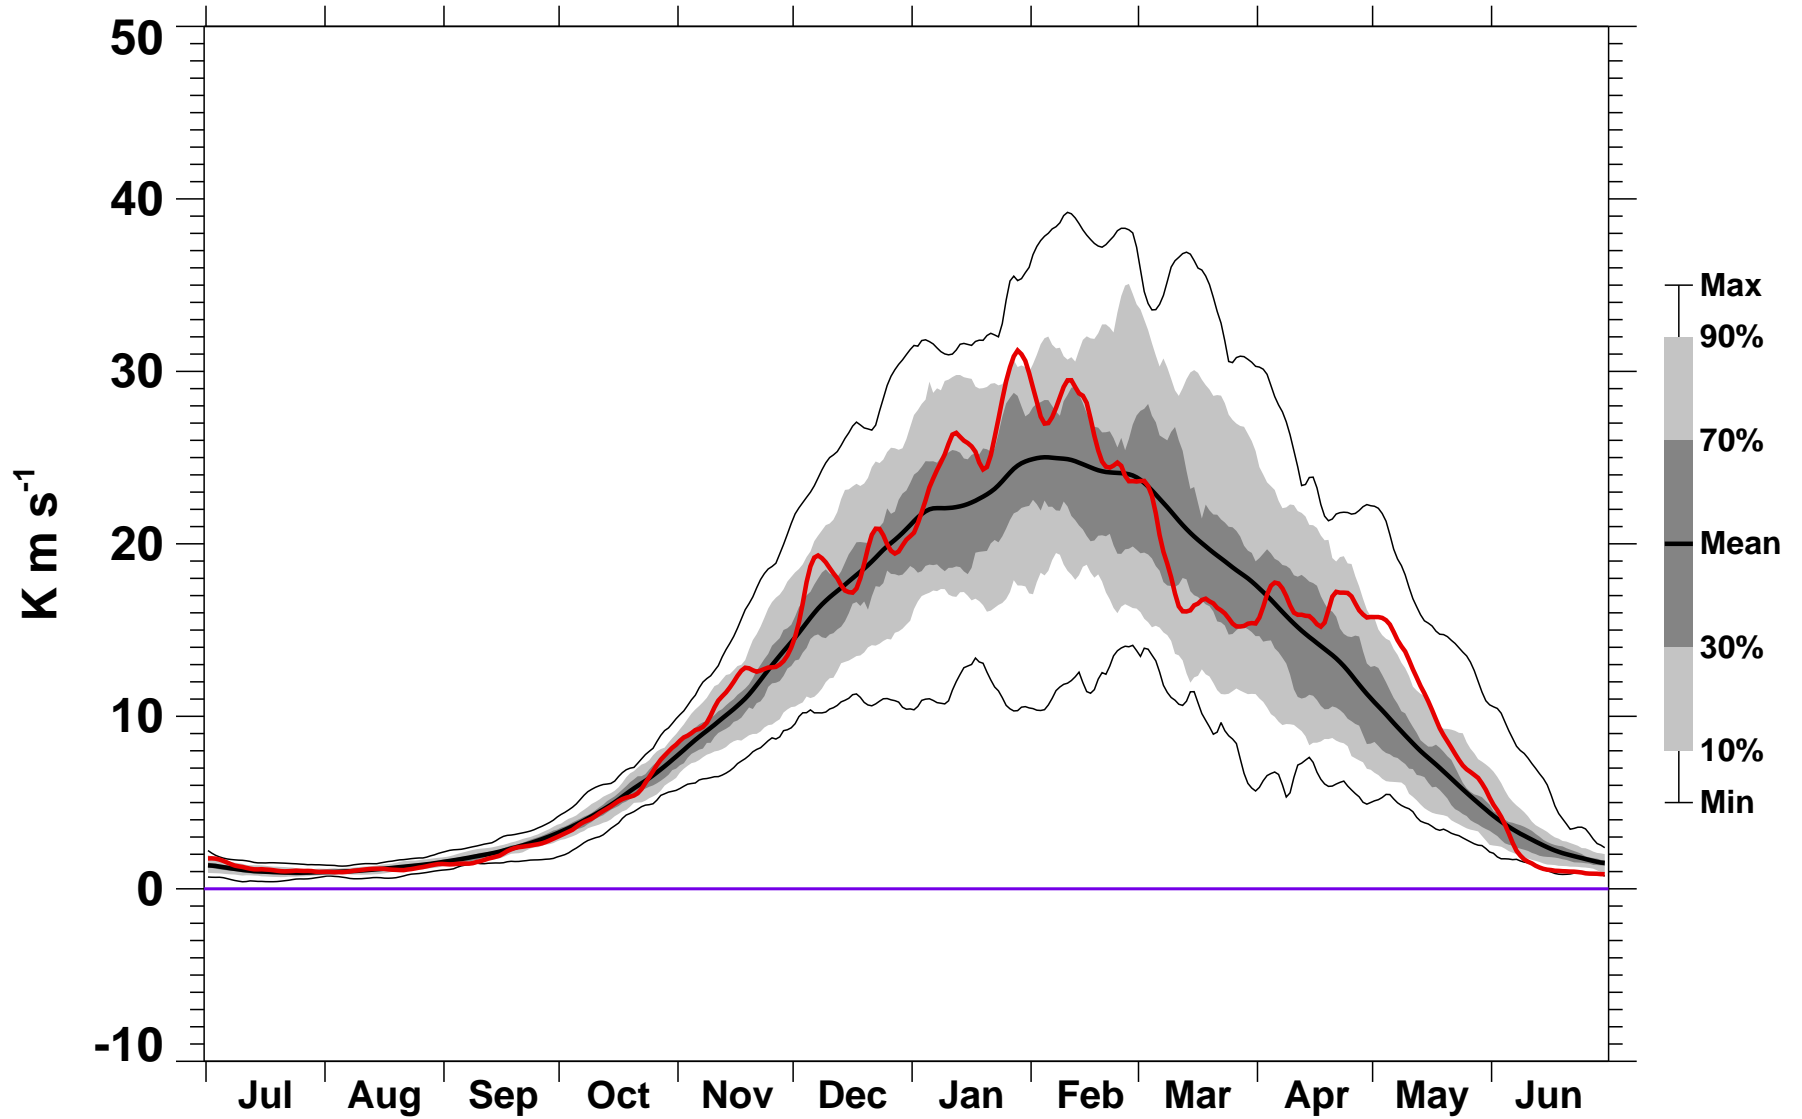

# 45-Day Mean 45-75°N Heat Flux 70 hPa MERRA2

1978/1979–2022/2023

1981/1982