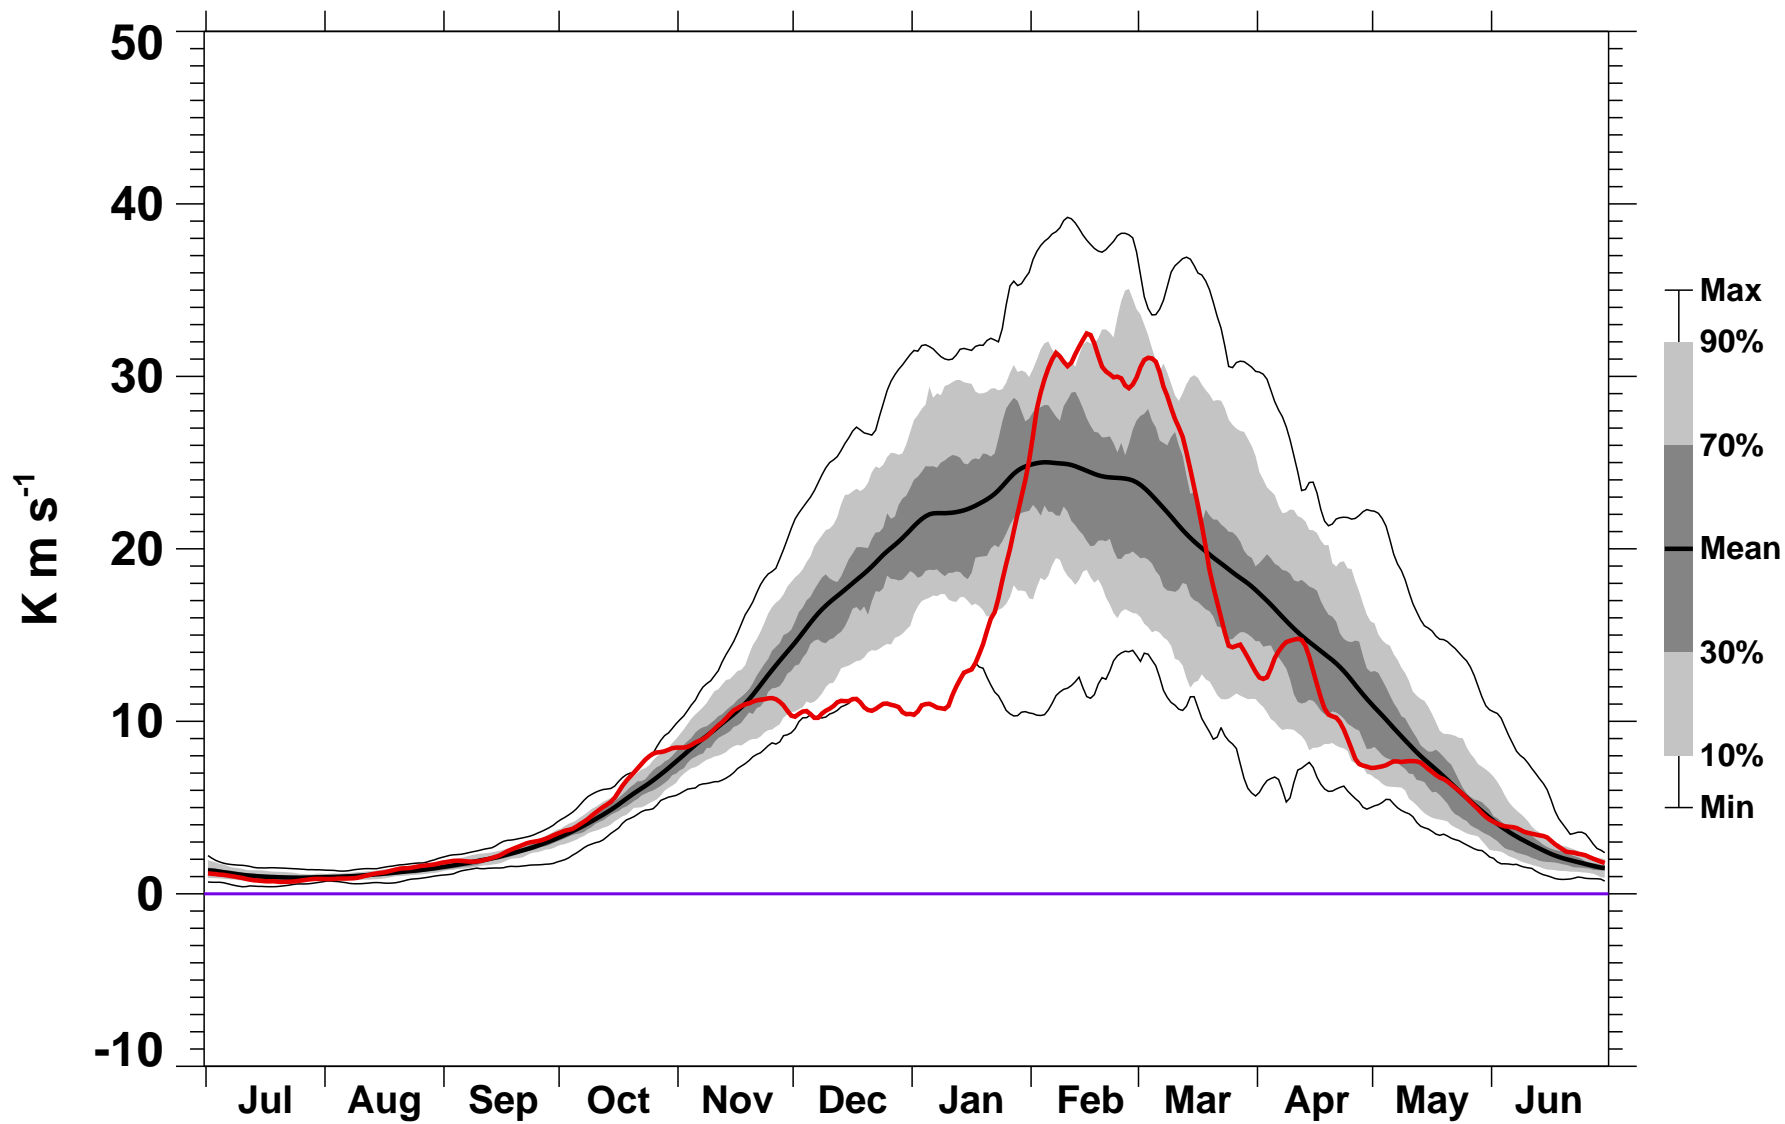

# 45-Day Mean 45-75°N Heat Flux 70 hPa MERRA2

1978/1979–2022/2023

1980/1981