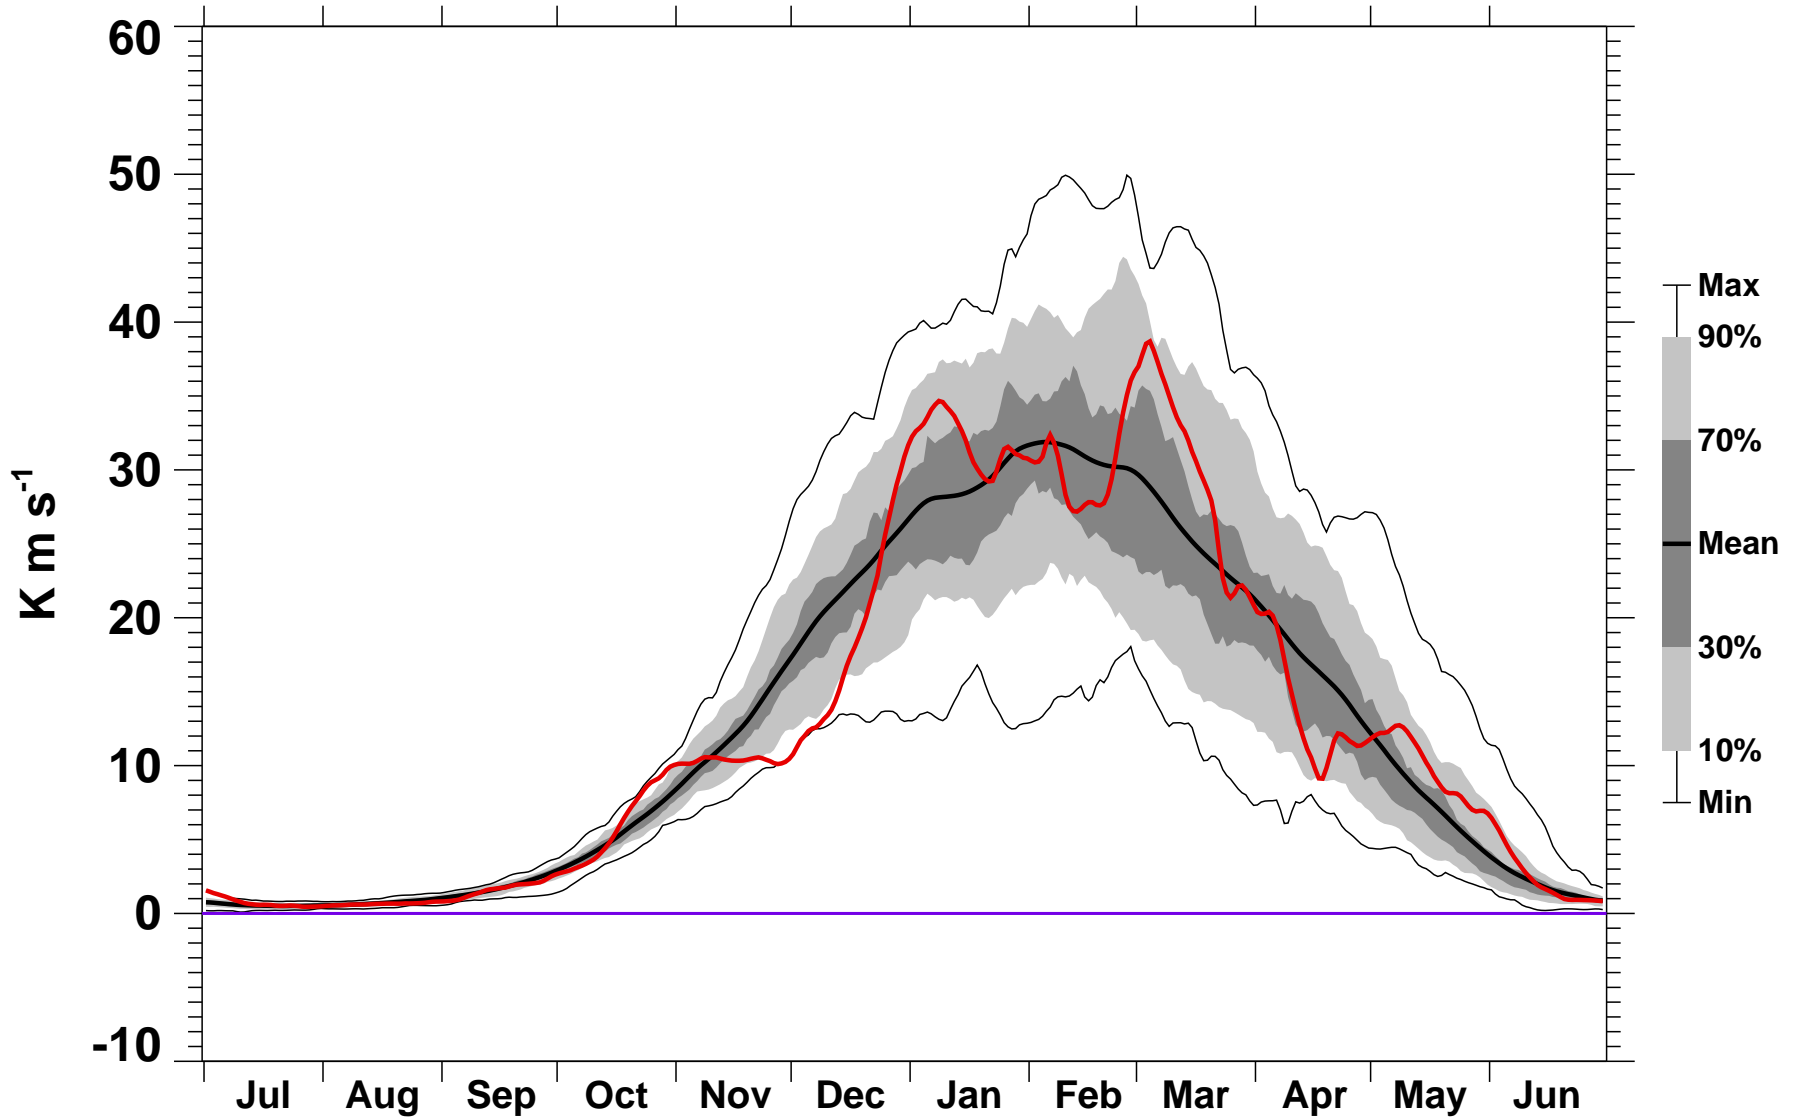

# 45-Day Mean 45-75°N Heat Flux 50 hPa MERRA2

1978/1979–2022/2023

2006/2007