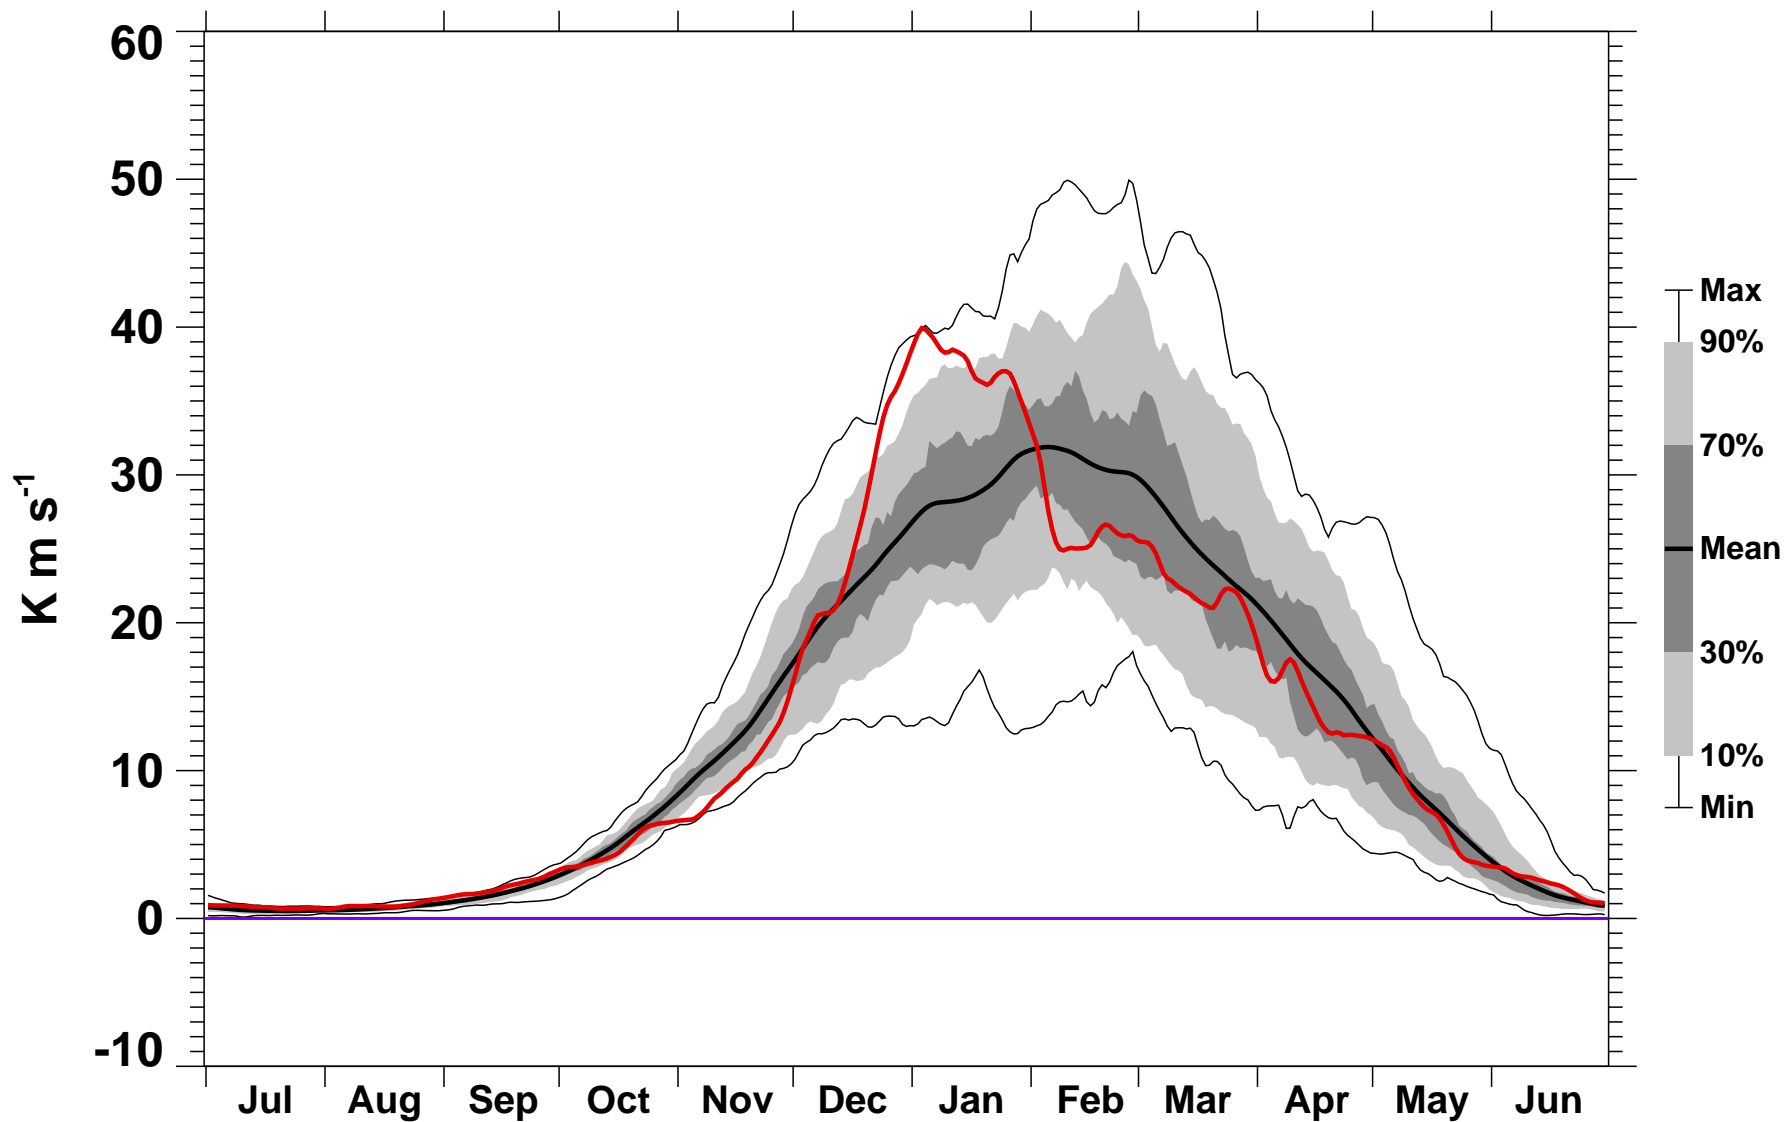

# 45-Day Mean 45-75°N Heat Flux 50 hPa MERRA2

1978/1979–2022/2023

2001/2002