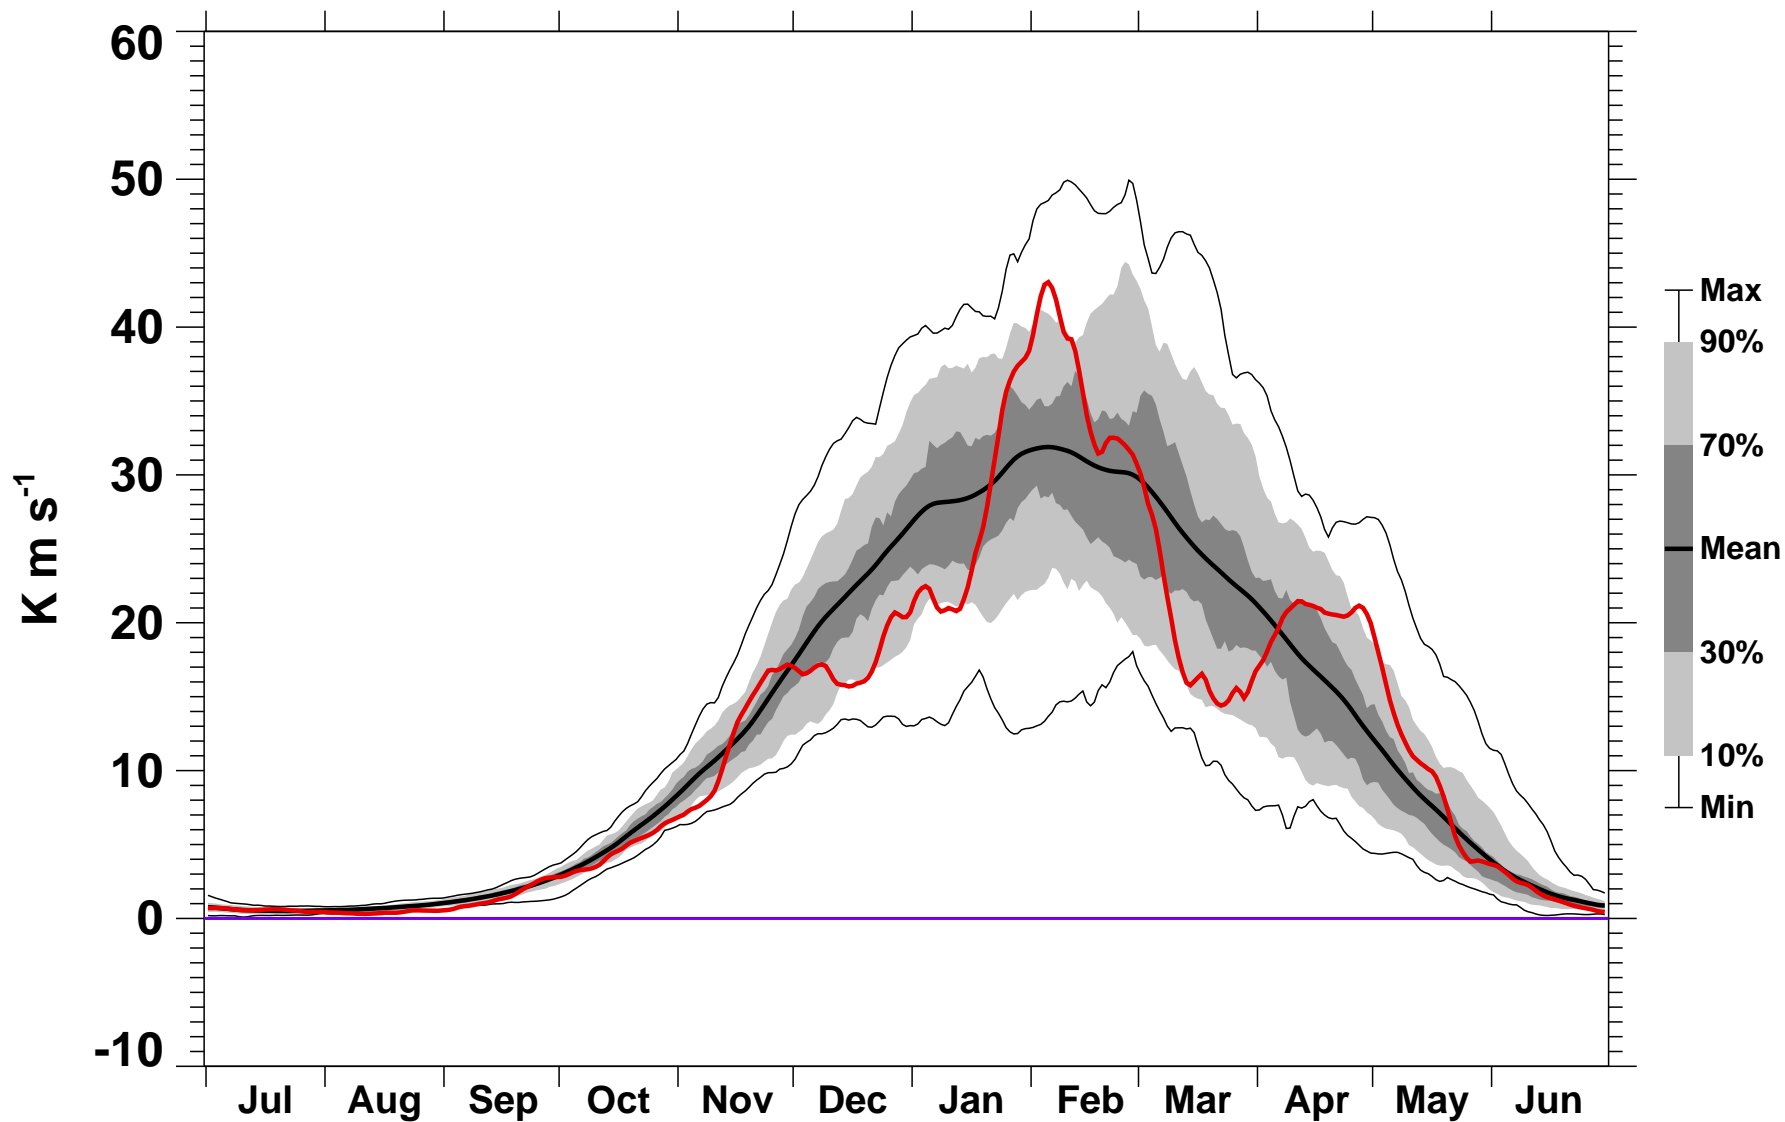

# 45-Day Mean 45-75°N Heat Flux 50 hPa MERRA2

1978/1979–2022/2023

1994/1995