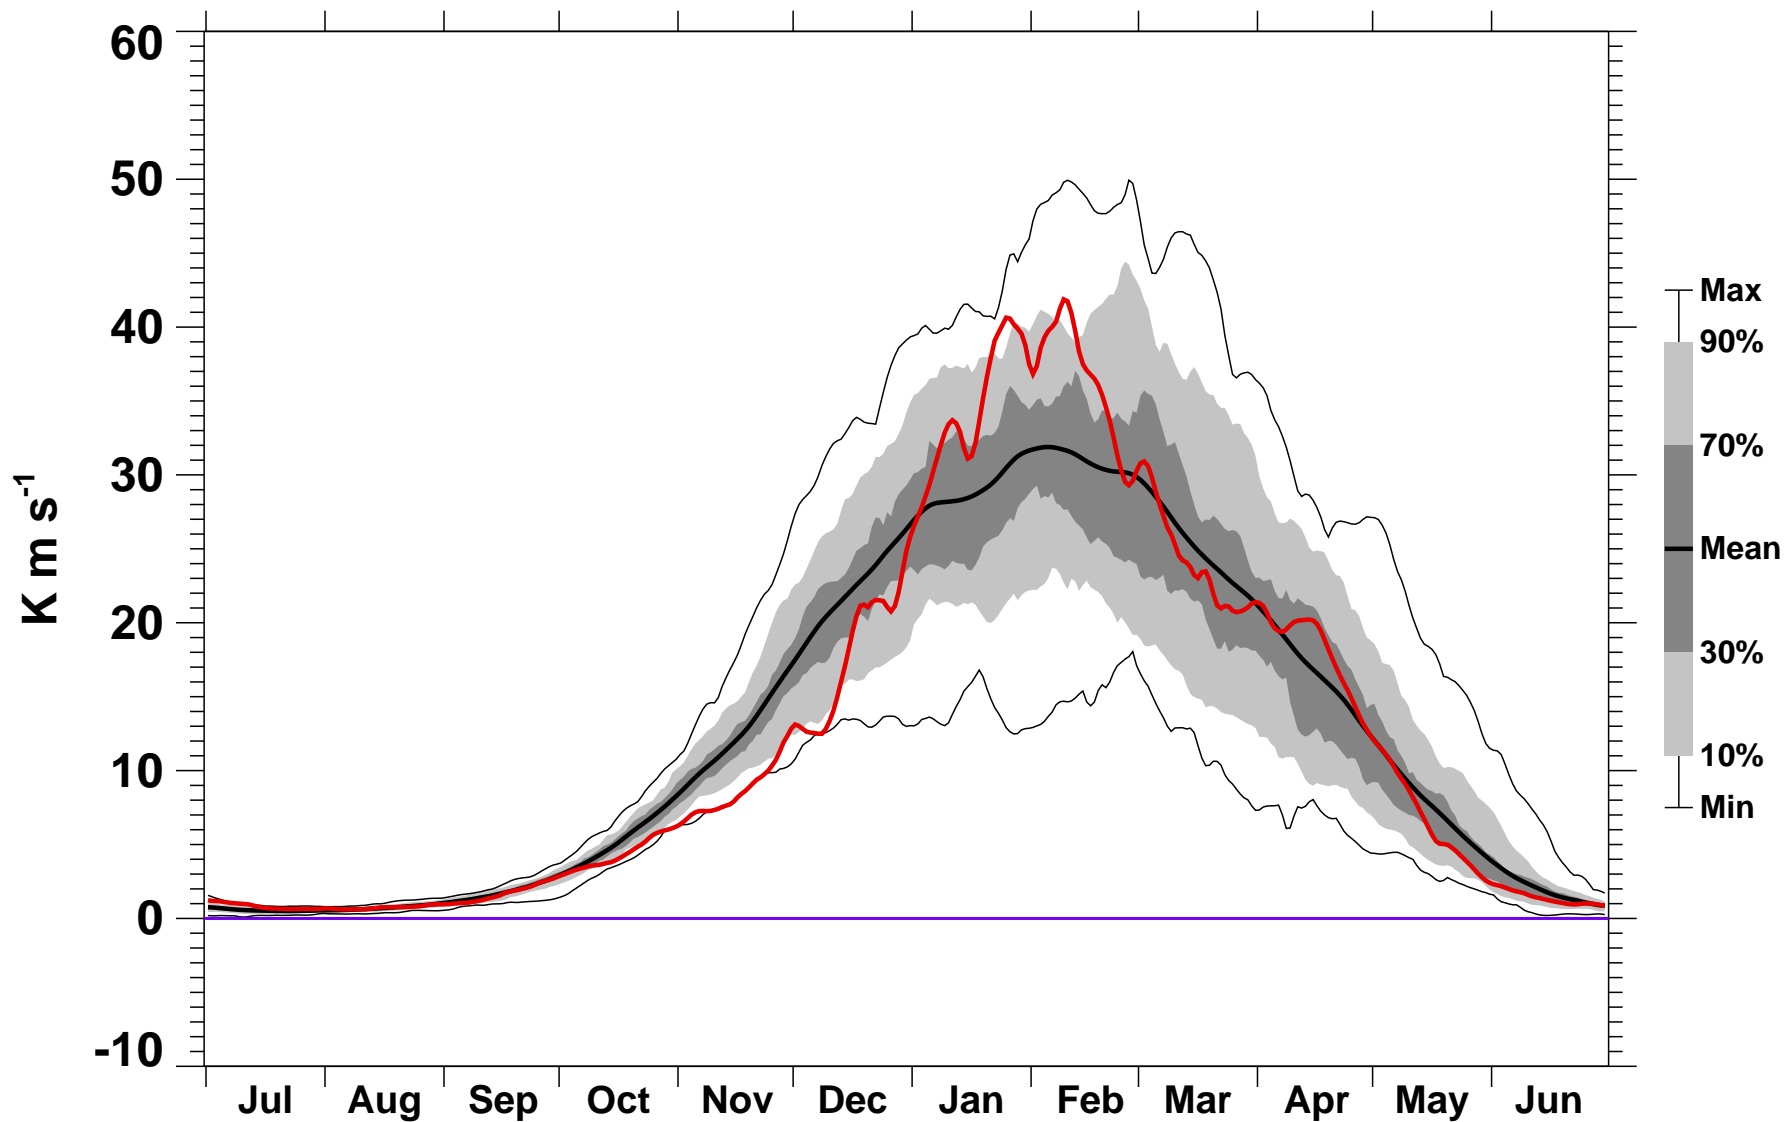

# 45-Day Mean 45-75°N Heat Flux 50 hPa MERRA2

1978/1979–2022/2023

1990/1991