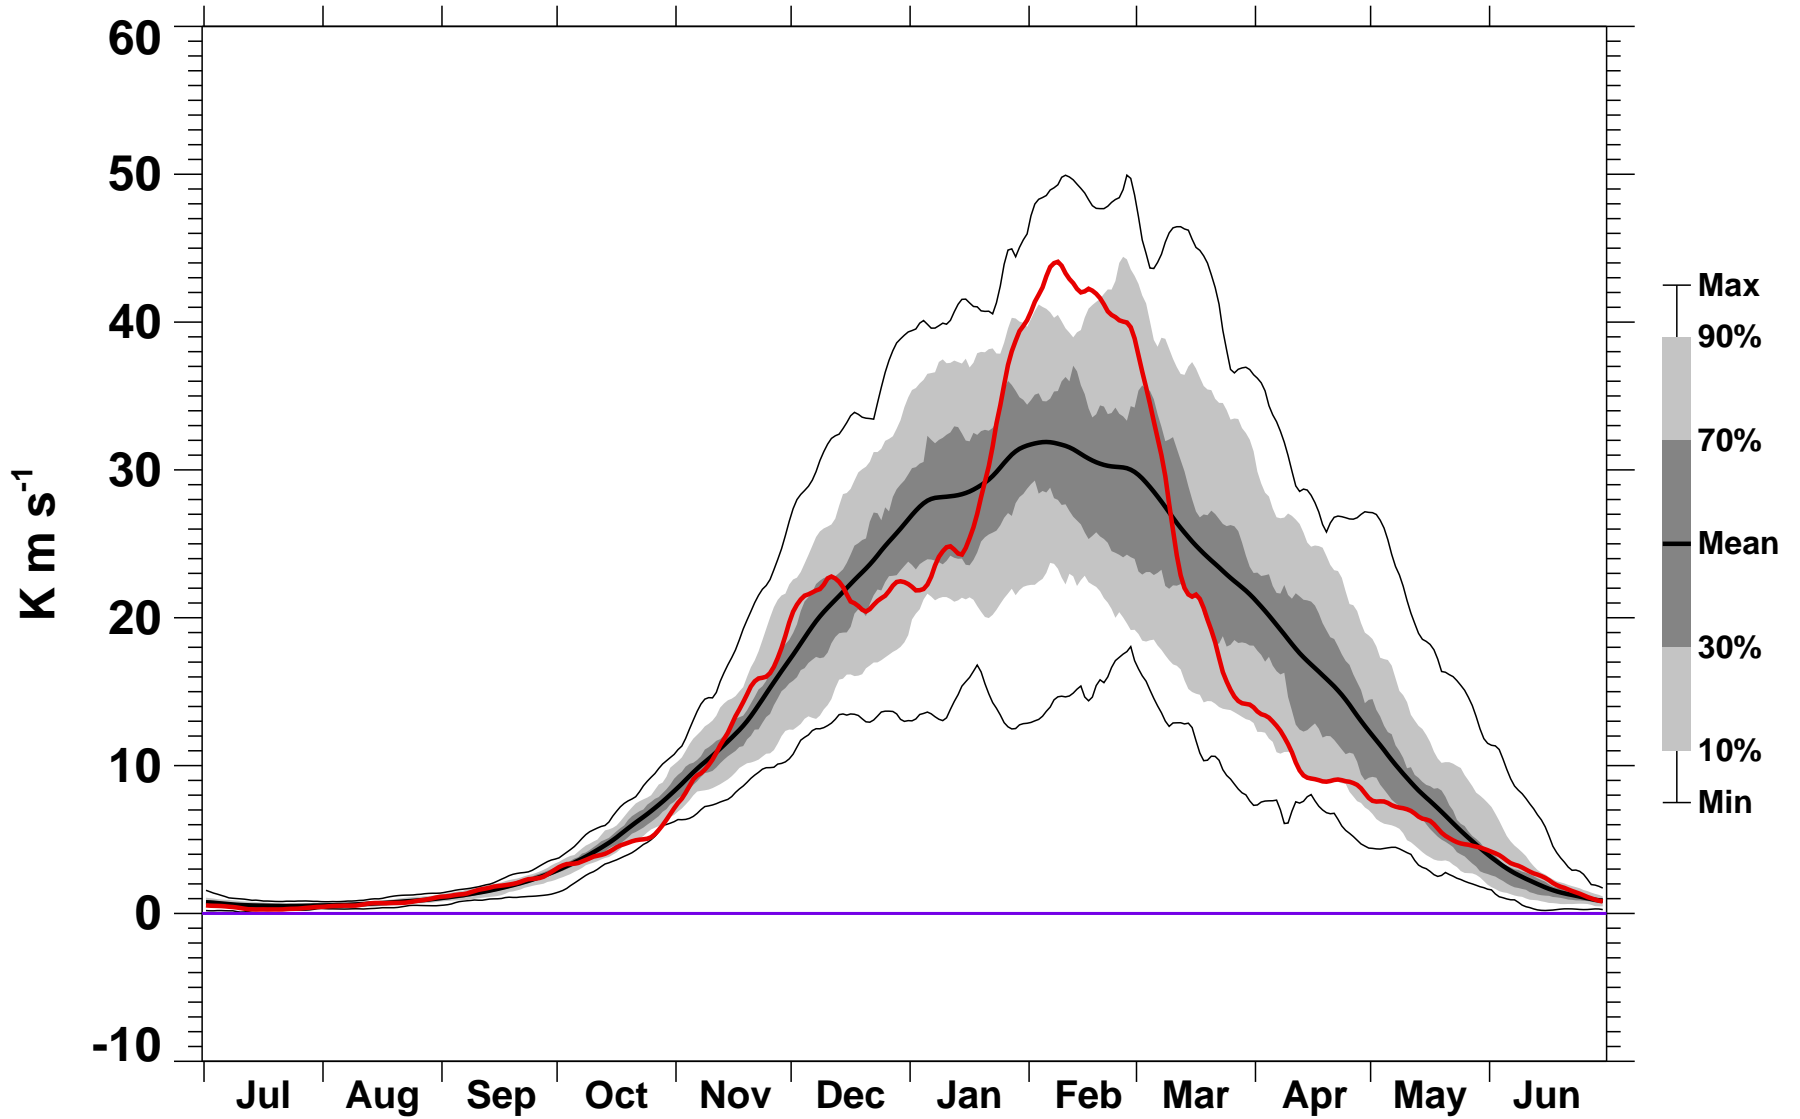

# 45-Day Mean 45-75°N Heat Flux 50 hPa MERRA2

1978/1979–2022/2023

1986/1987