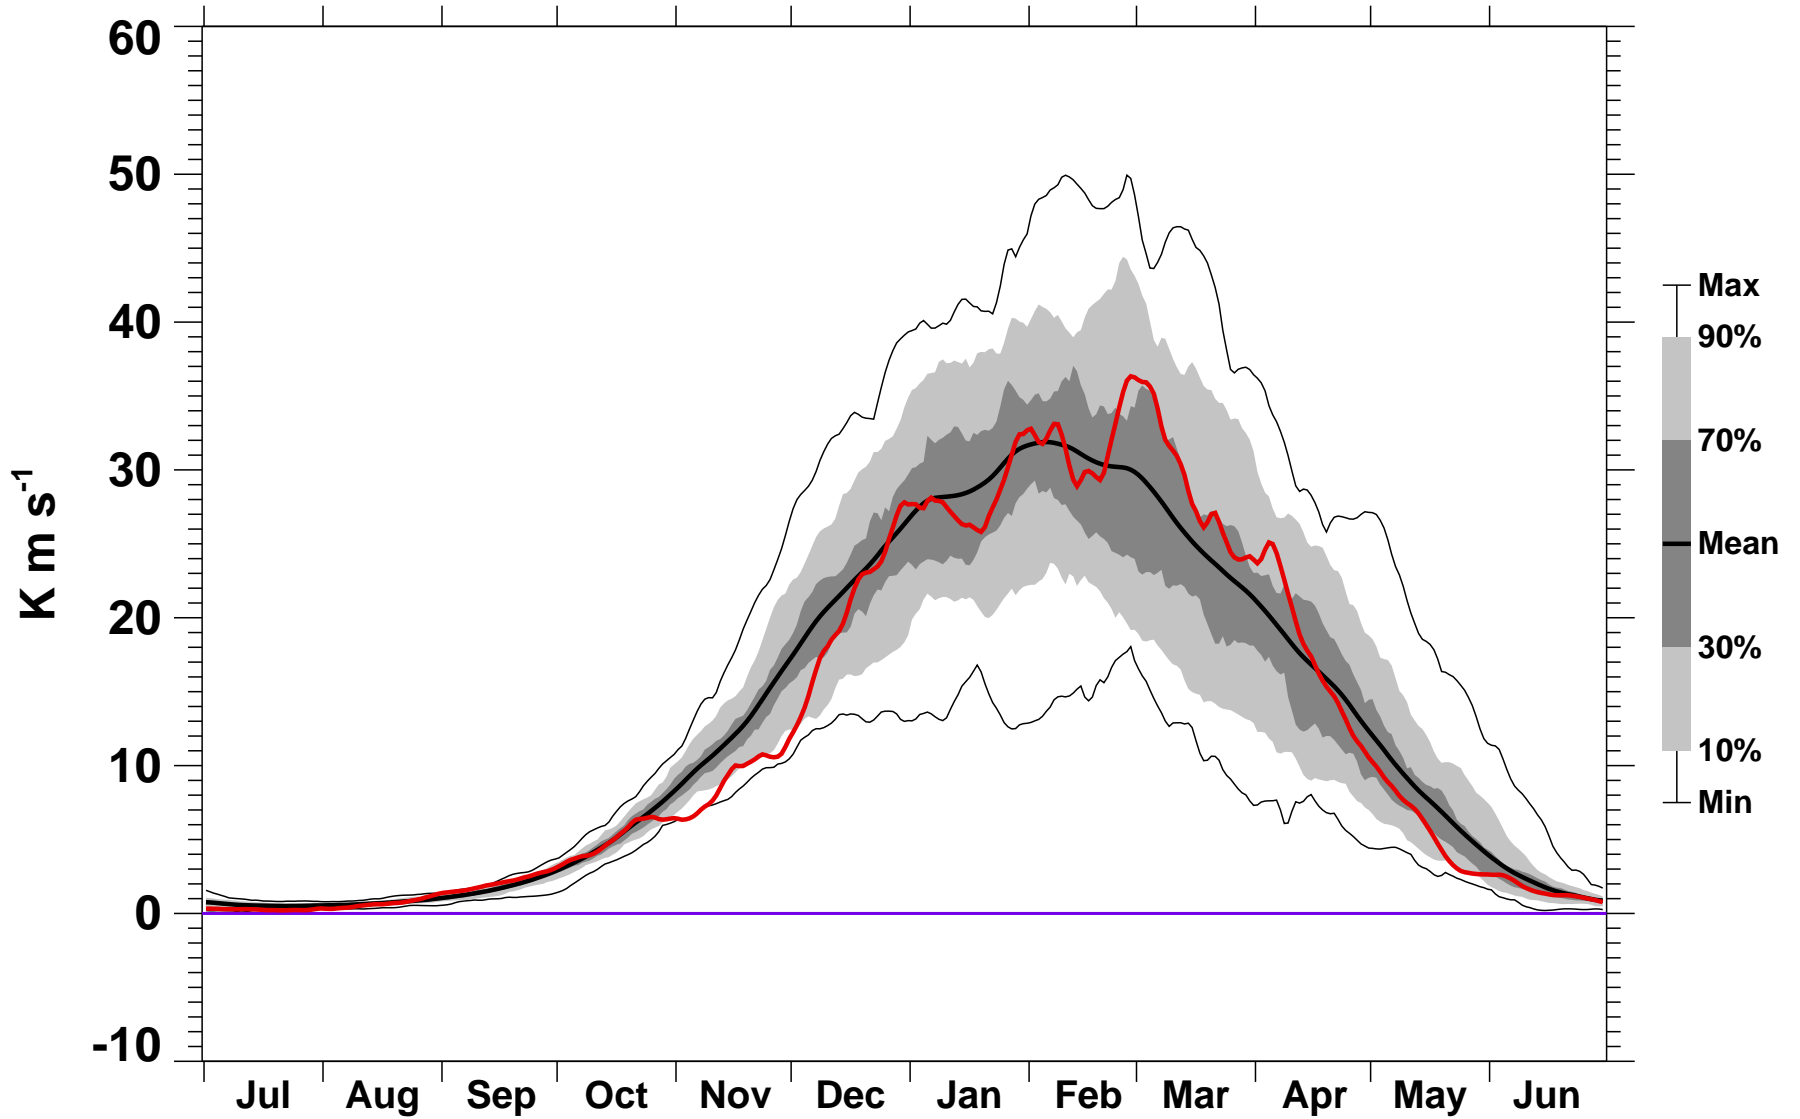

# 45-Day Mean 45-75°N Heat Flux 50 hPa MERRA2

1978/1979–2022/2023

1982/1983