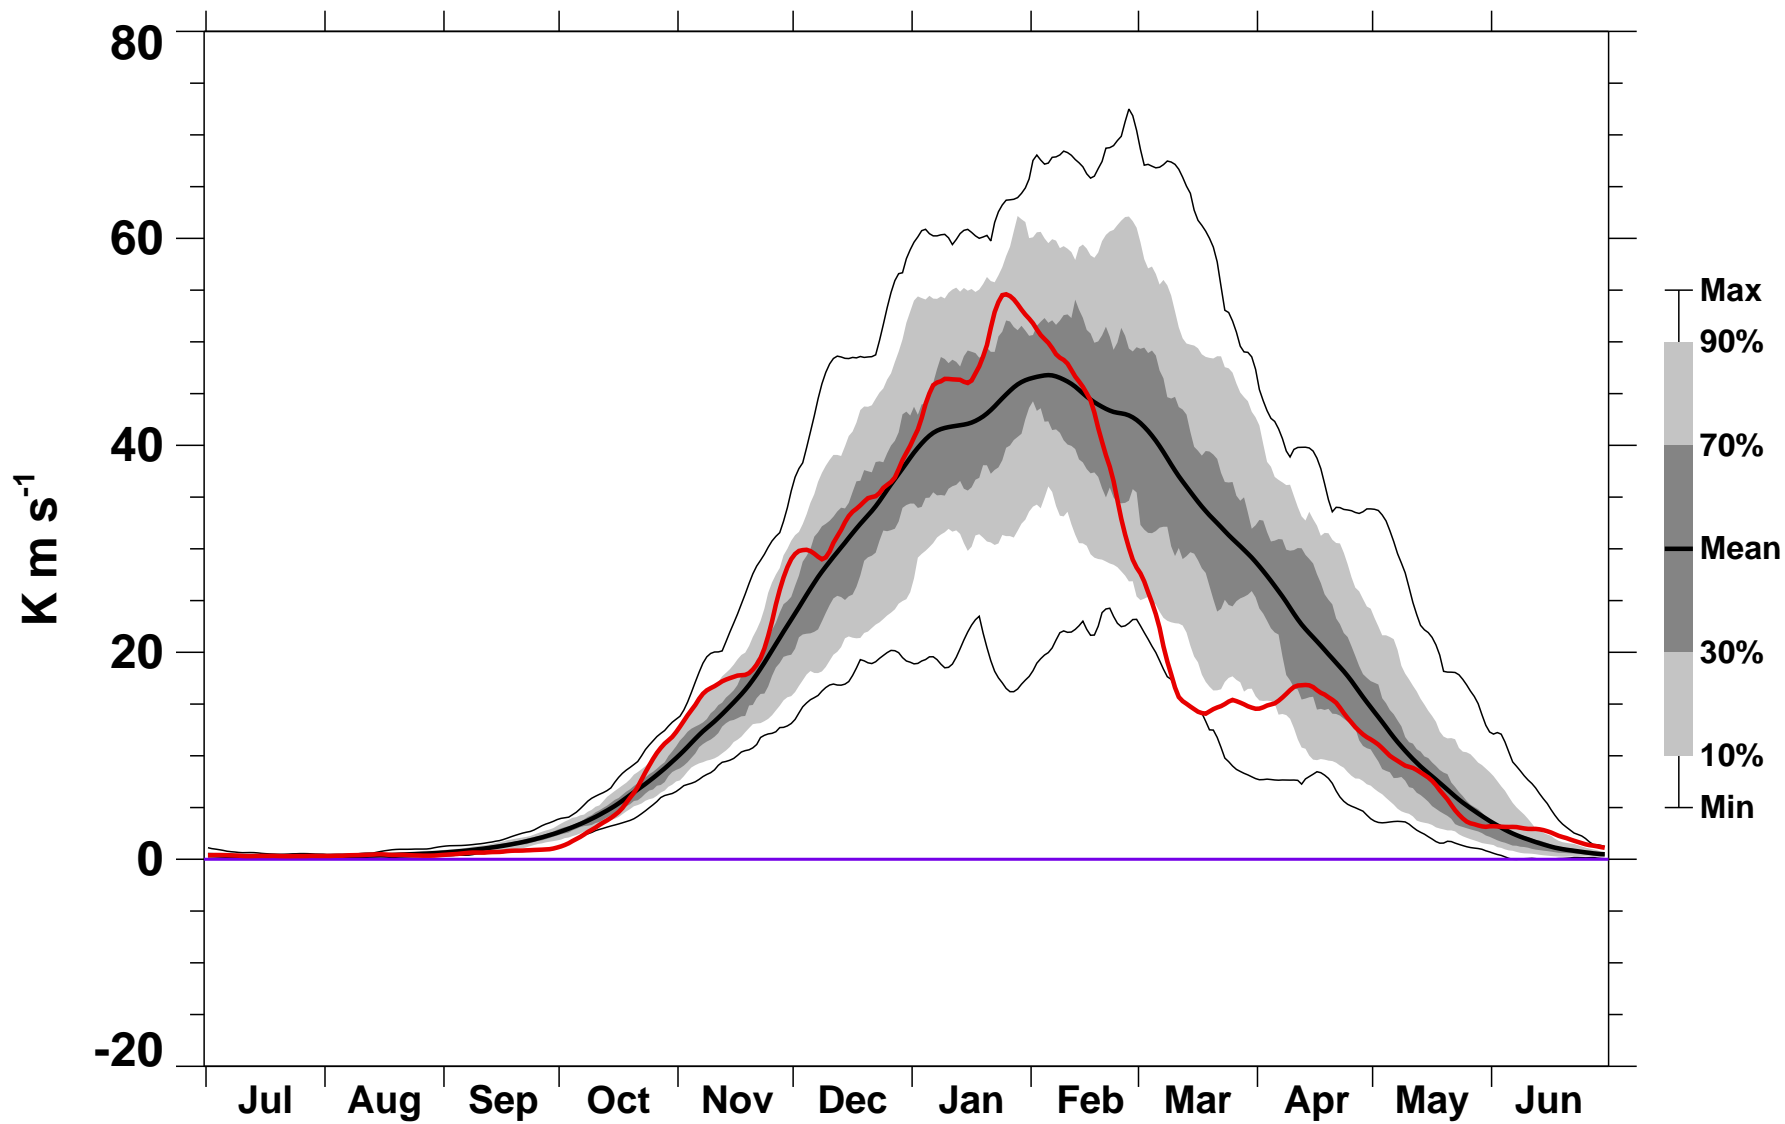

# 45-Day Mean 45-75°N Heat Flux 30 hPa MERRA2

1978/1979–2022/2023

2005/2006