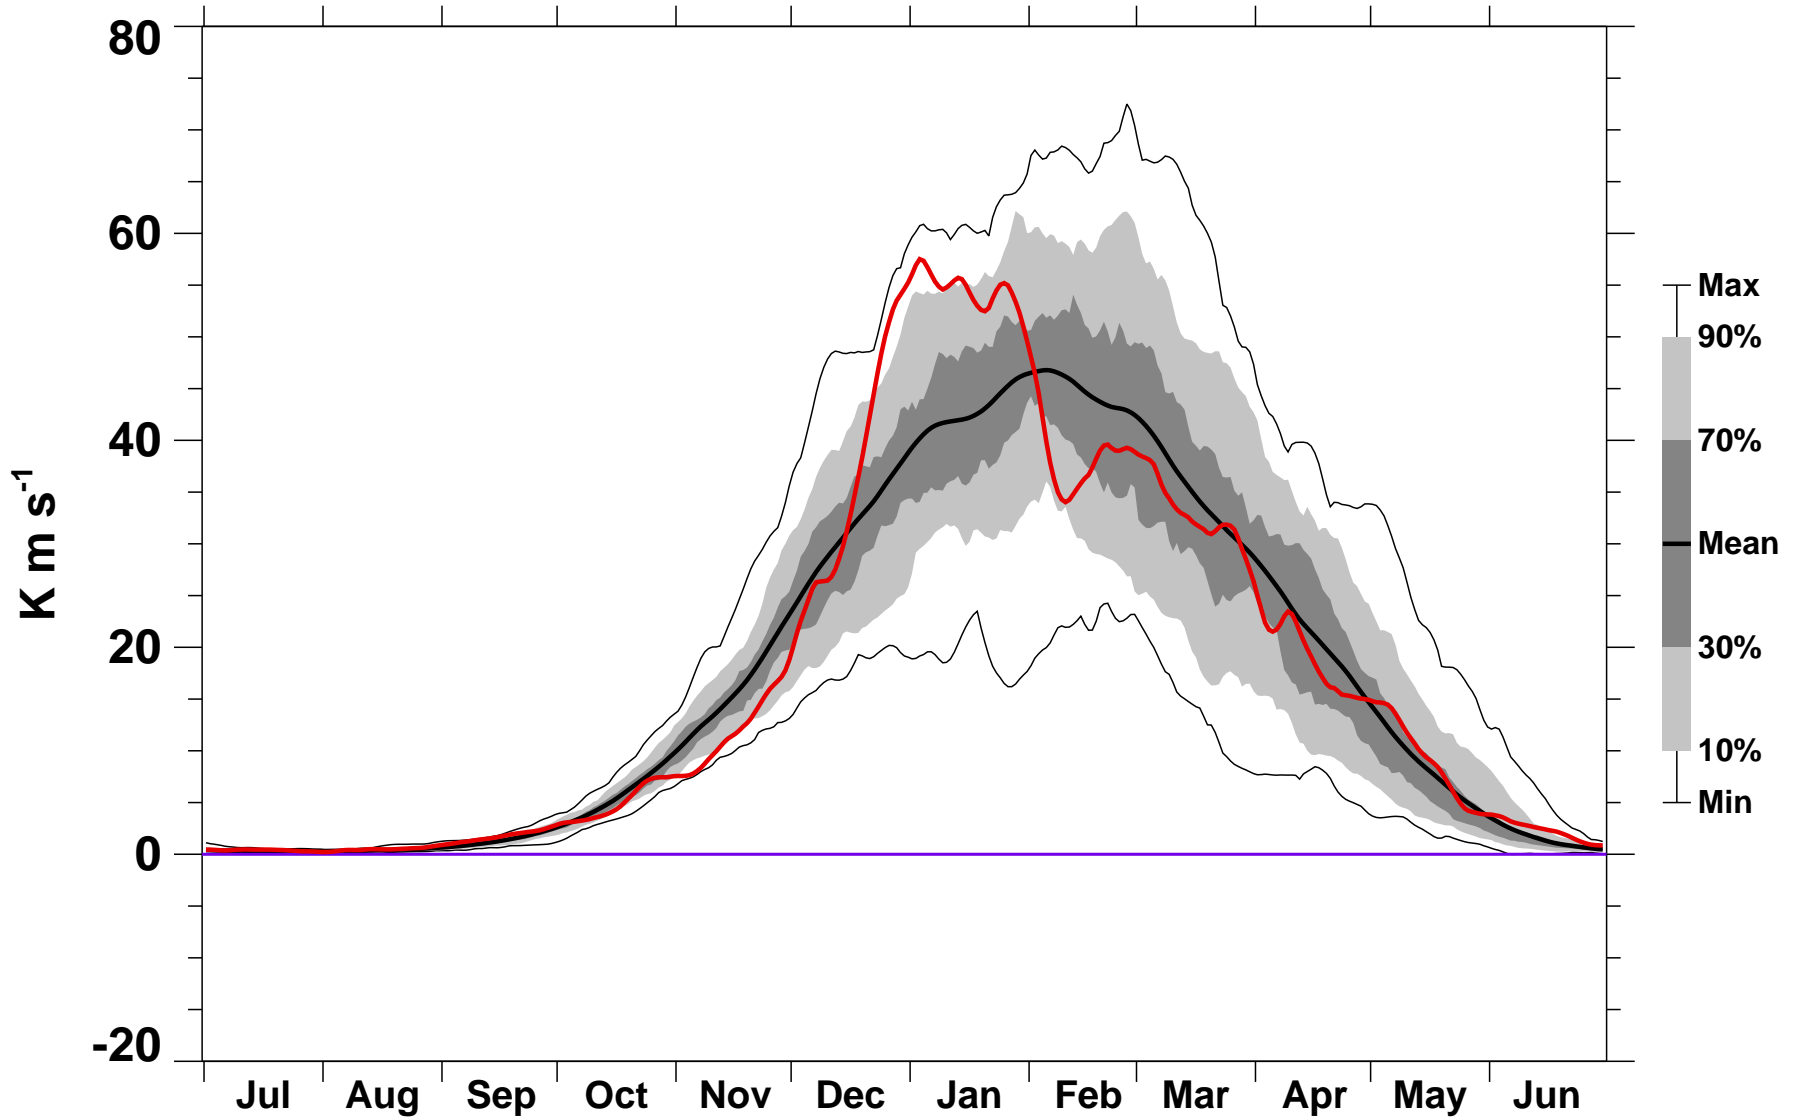

# 45-Day Mean 45-75°N Heat Flux 30 hPa MERRA2

1978/1979–2022/2023

2001/2002