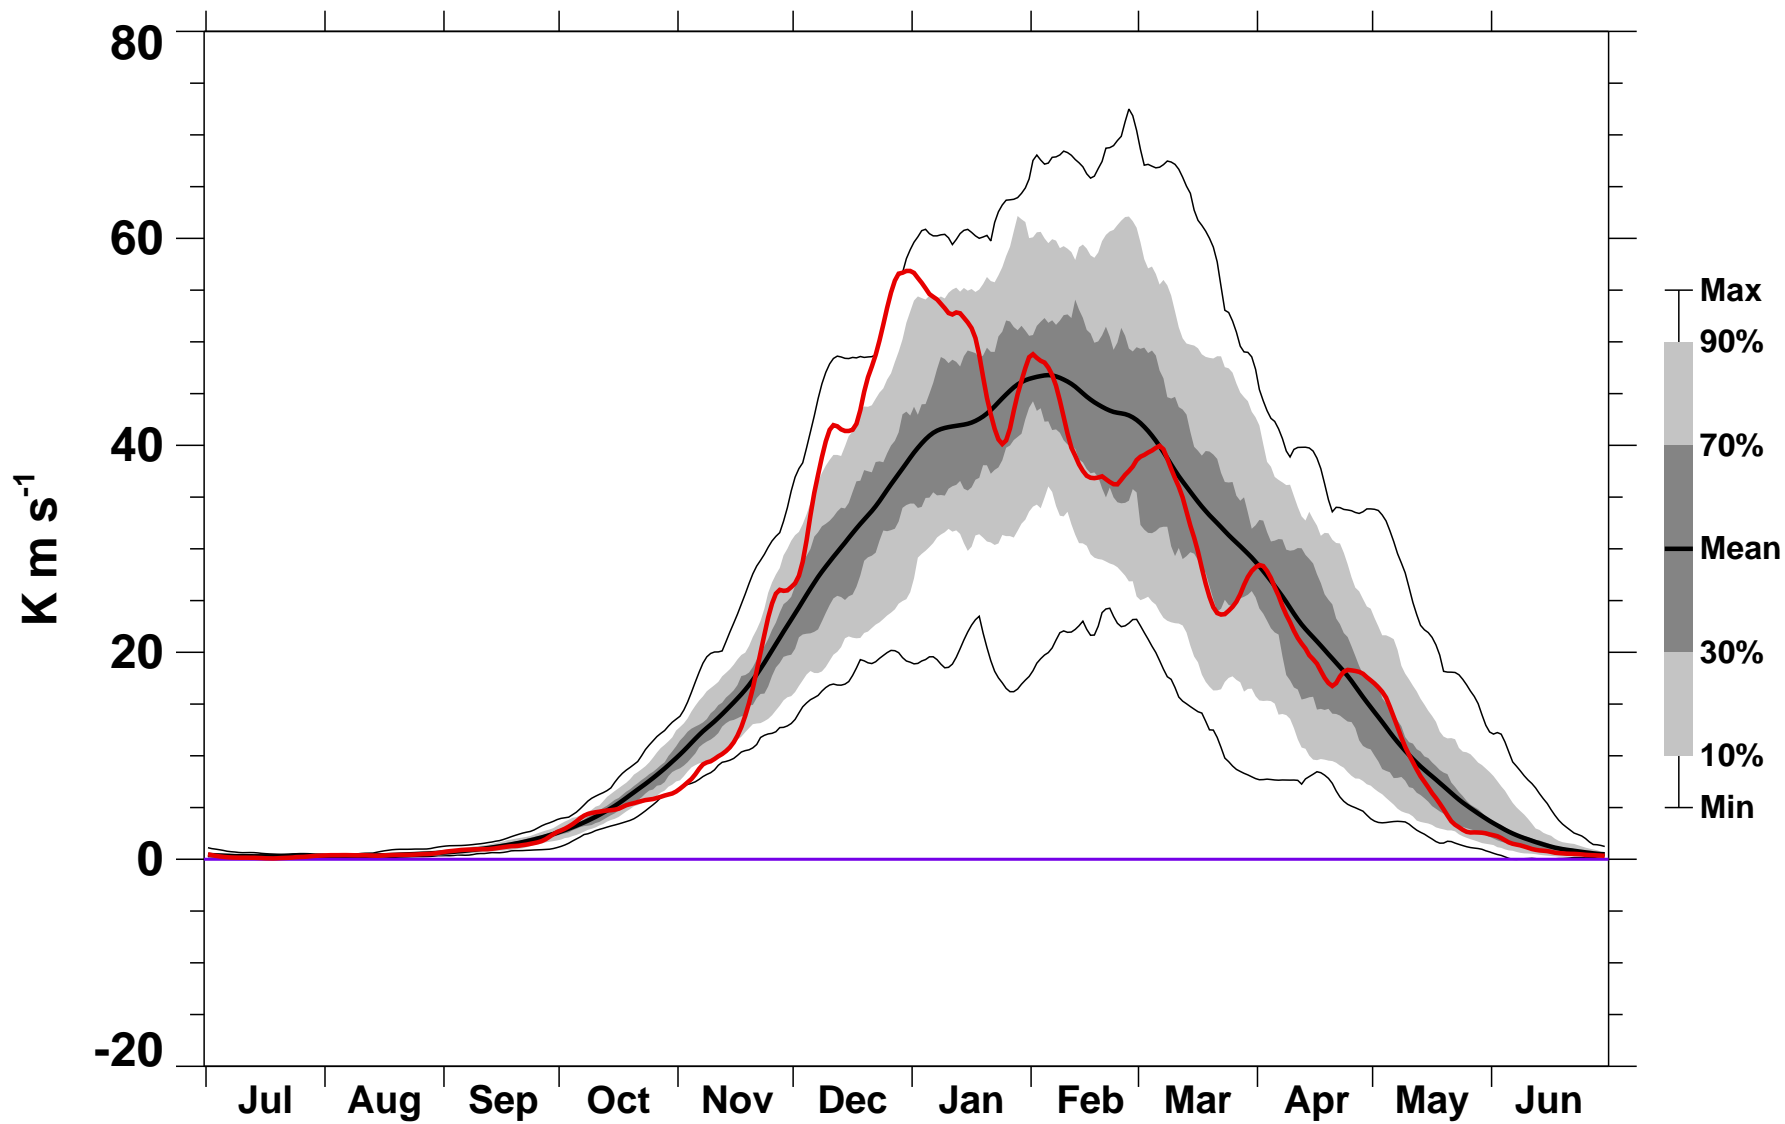

# 45-Day Mean 45-75°N Heat Flux 30 hPa MERRA2

1978/1979–2022/2023

1997/1998