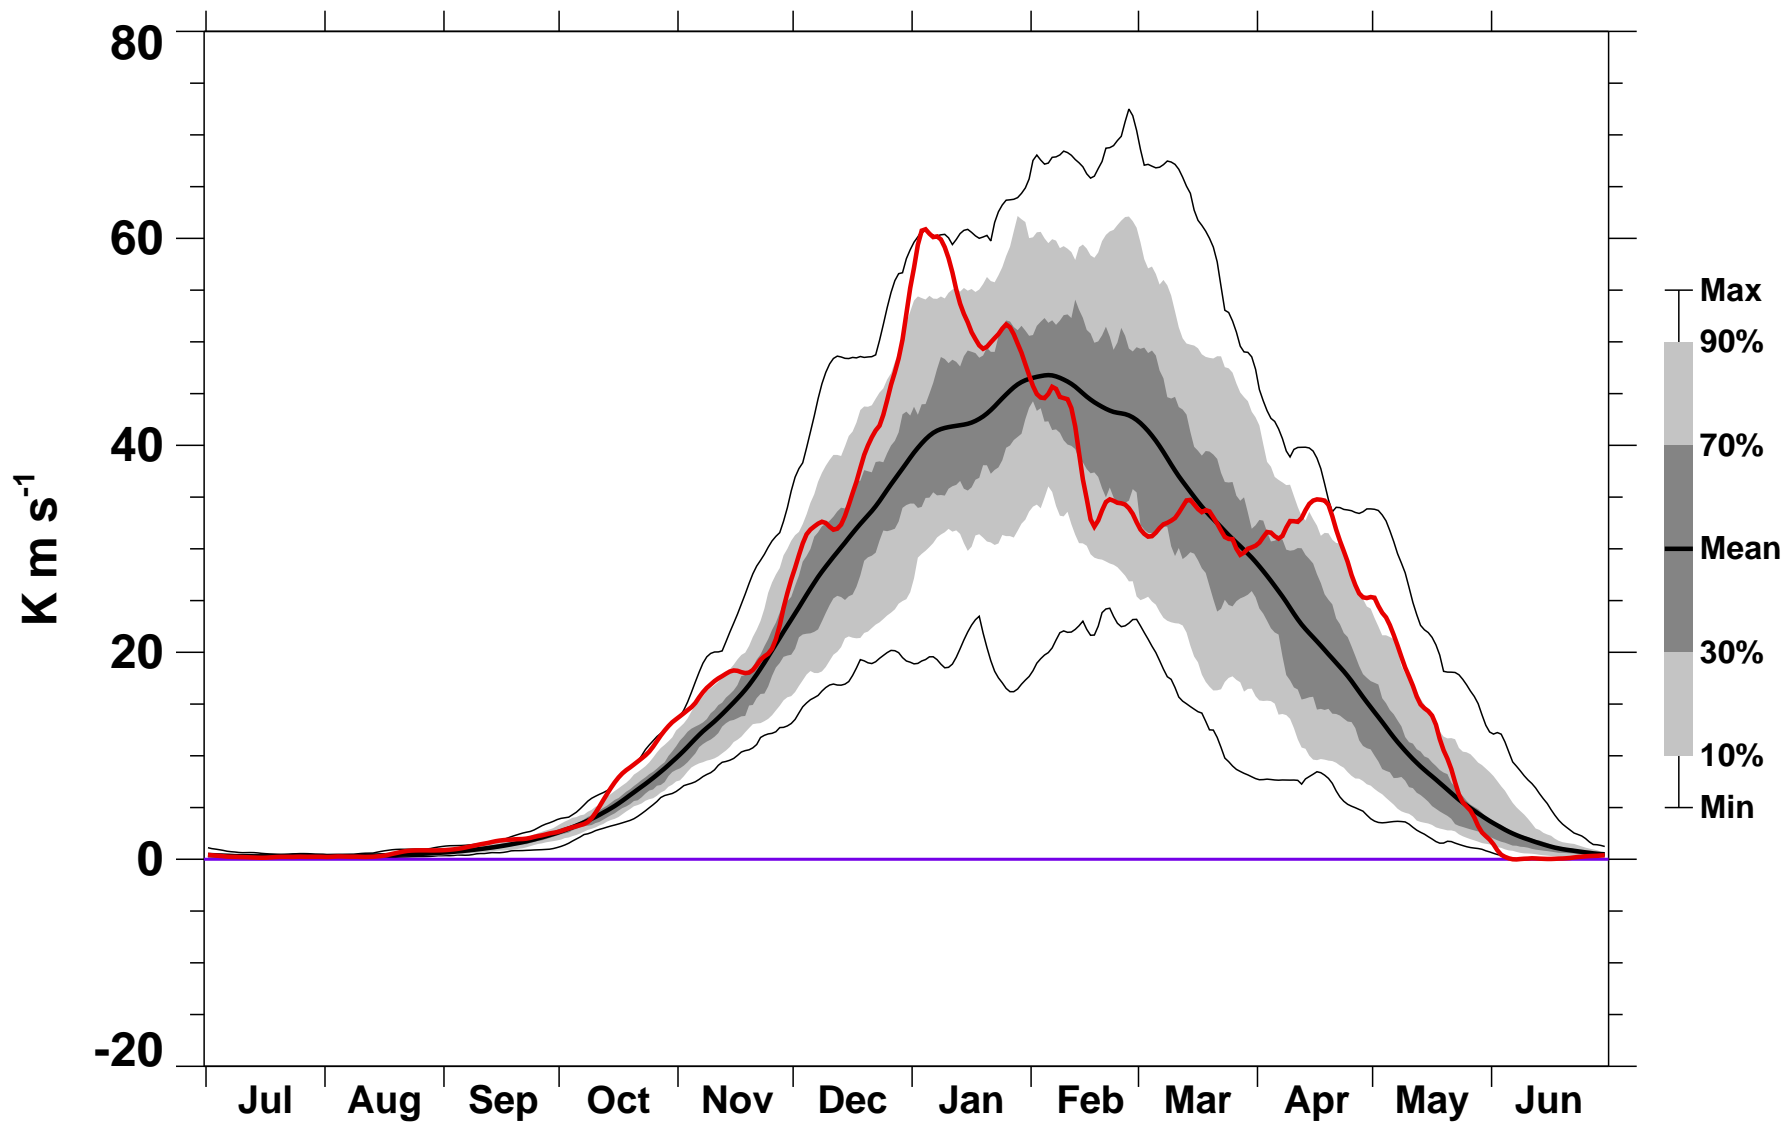

# 45-Day Mean 45-75°N Heat Flux 30 hPa MERRA2

1978/1979–2022/2023

1993/1994