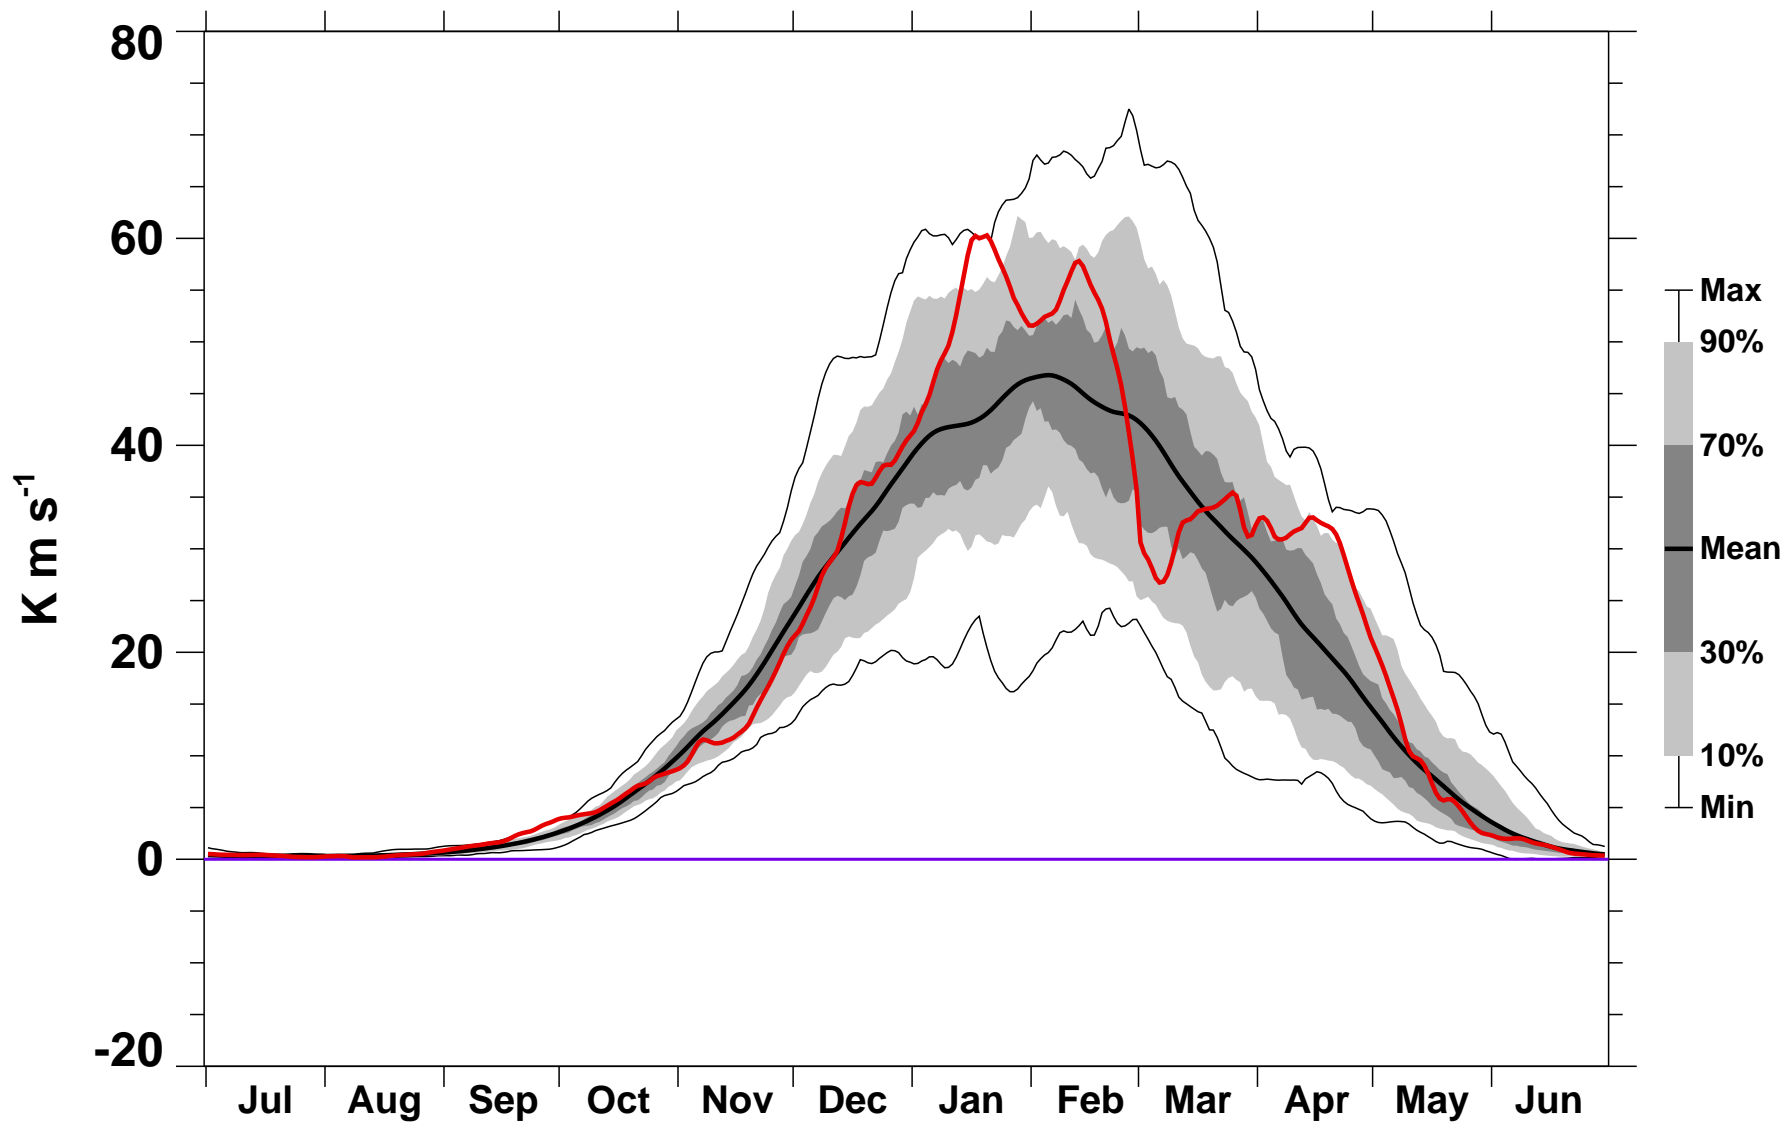

# 45-Day Mean 45-75°N Heat Flux 30 hPa MERRA2

1978/1979–2022/2023

1991/1992