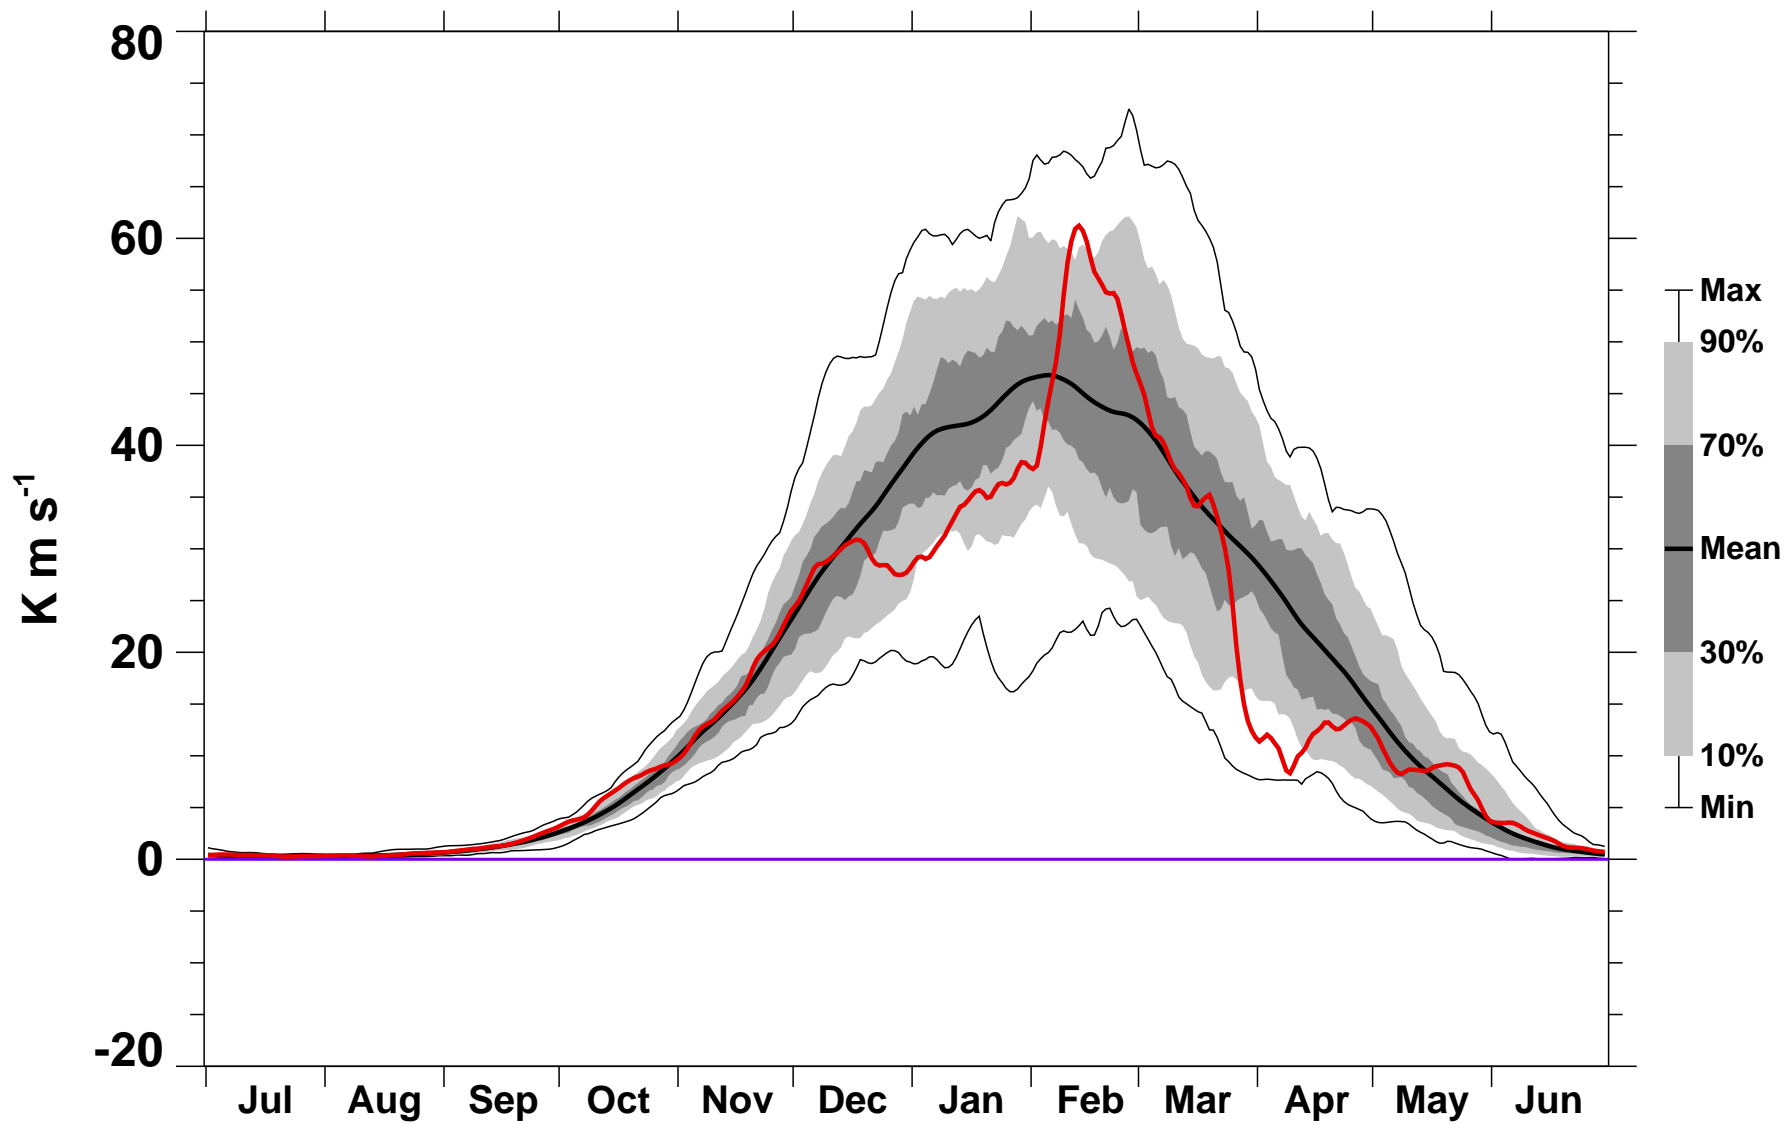

# 45-Day Mean 45-75°N Heat Flux 30 hPa MERRA2

1978/1979–2022/2023

1989/1990