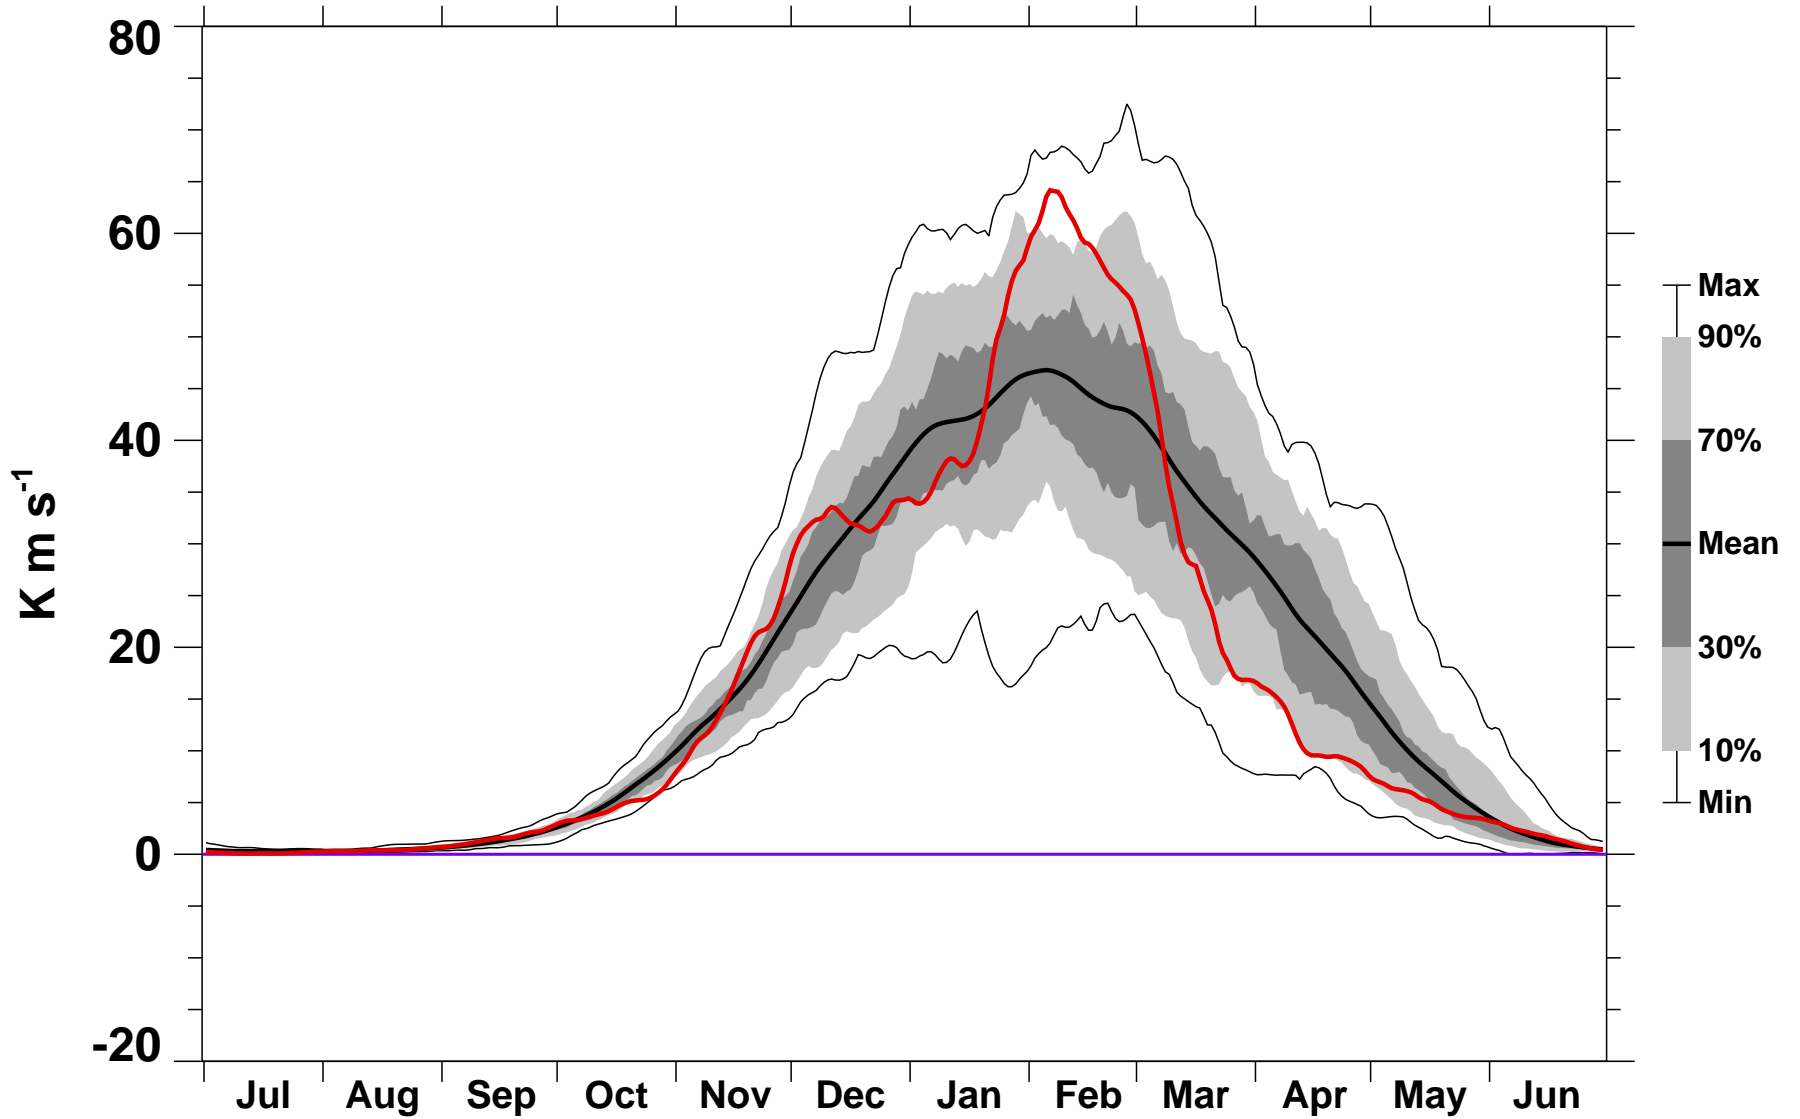

# 45-Day Mean 45-75°N Heat Flux 30 hPa MERRA2

1978/1979–2022/2023

1986/1987