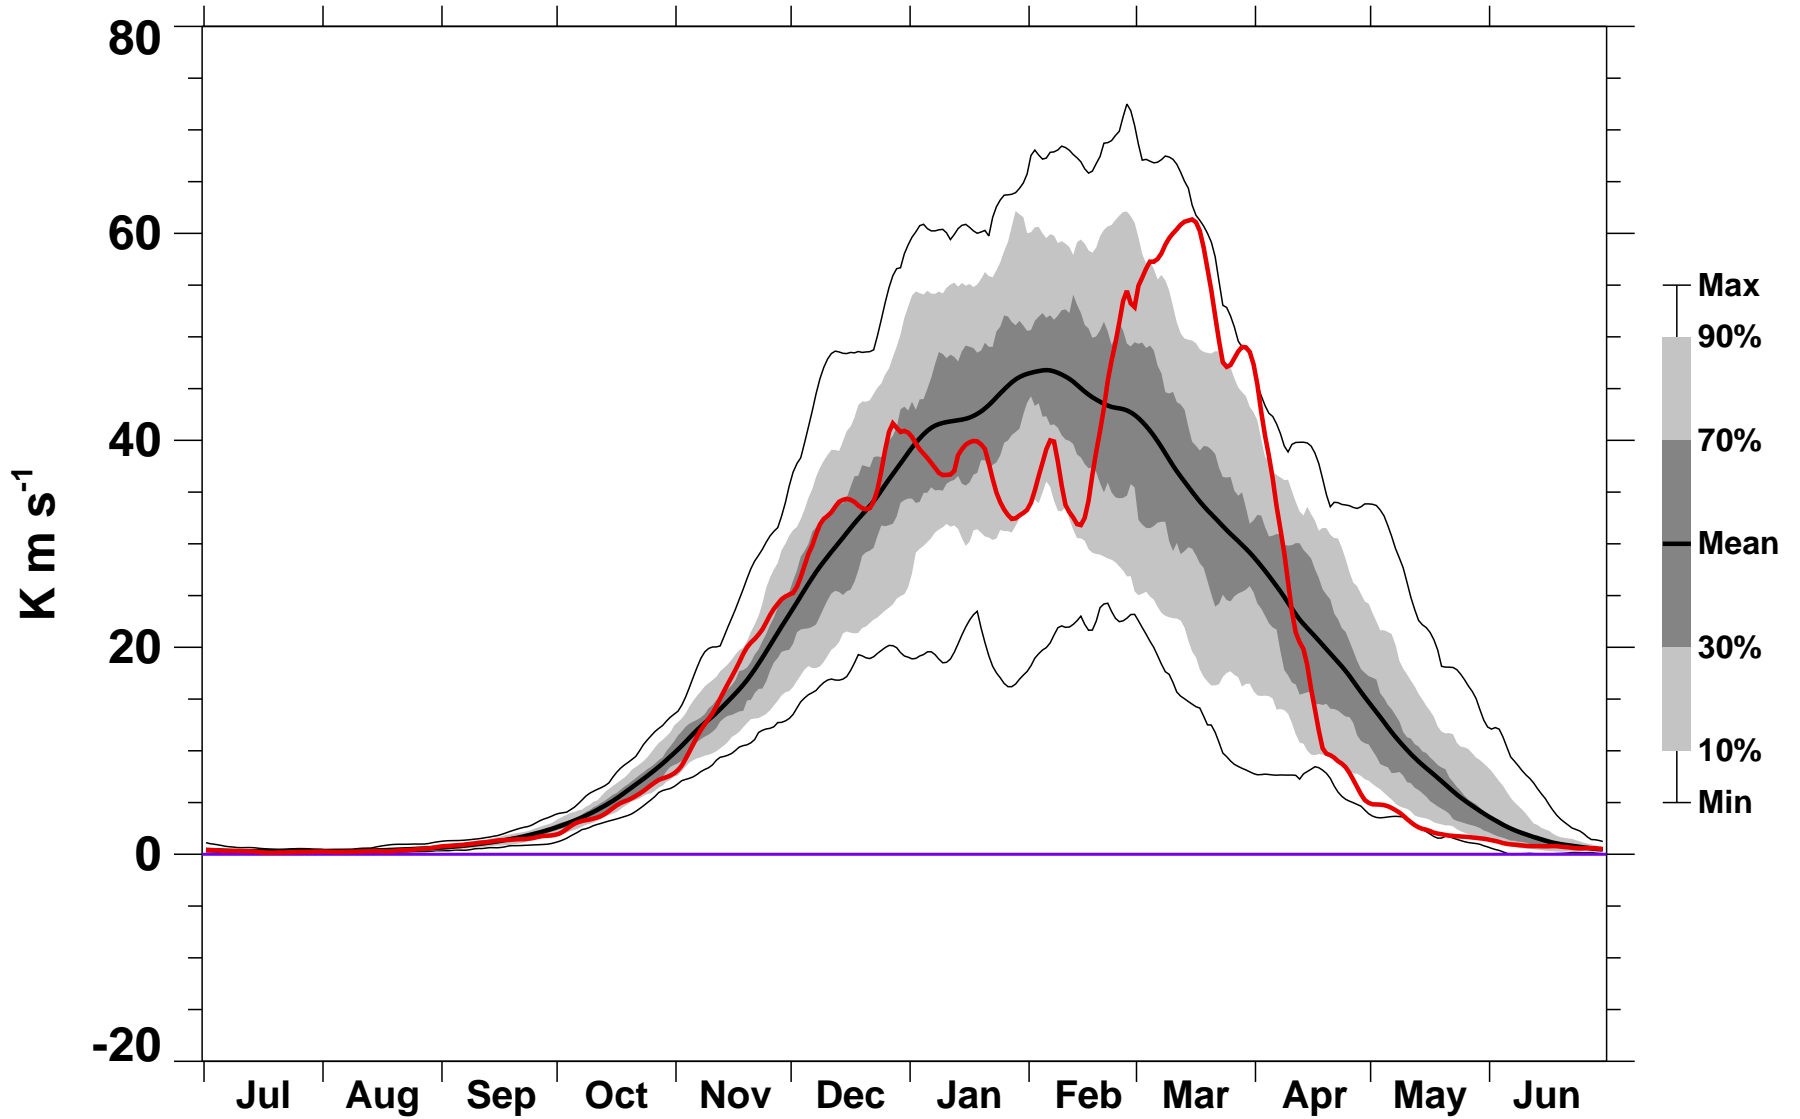

# 45-Day Mean 45-75°N Heat Flux 30 hPa MERRA2

1978/1979–2022/2023

1983/1984