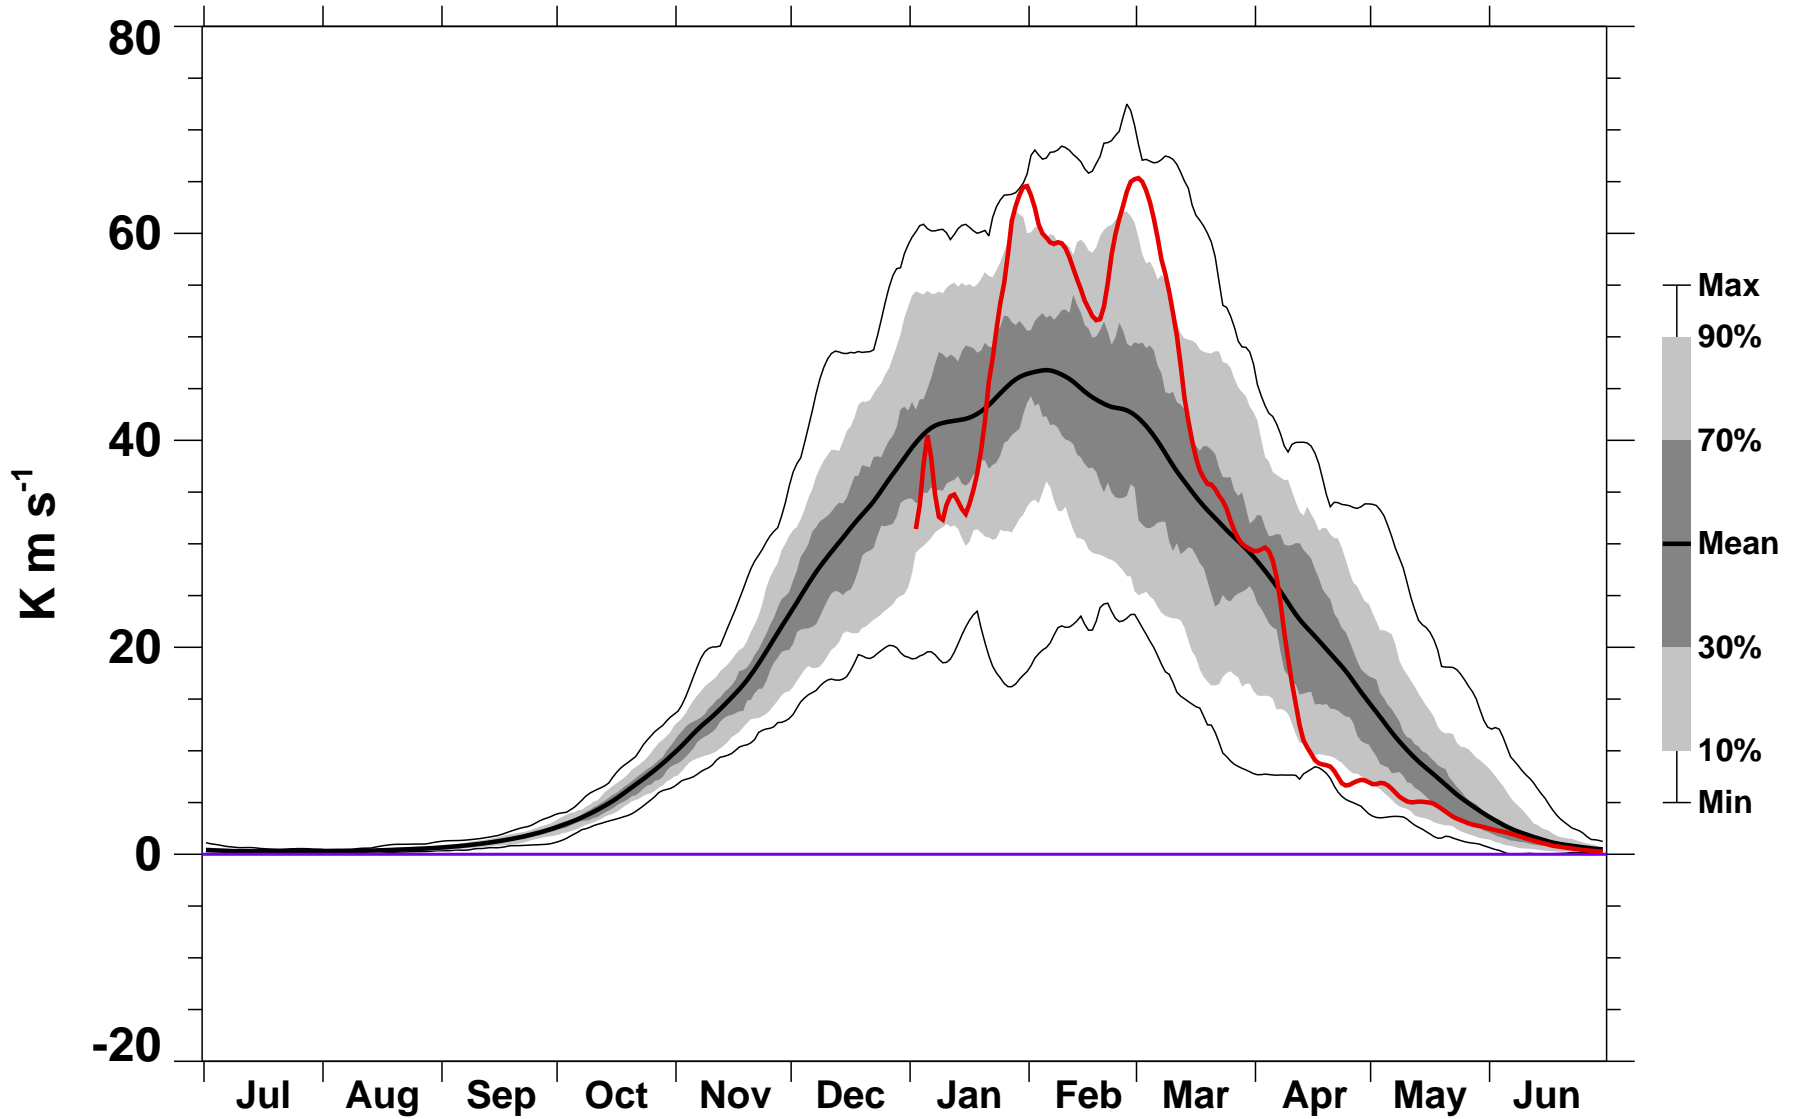

# 45-Day Mean 45-75°N Heat Flux 30 hPa MERRA2

1978/1979–2022/2023

1978/1979