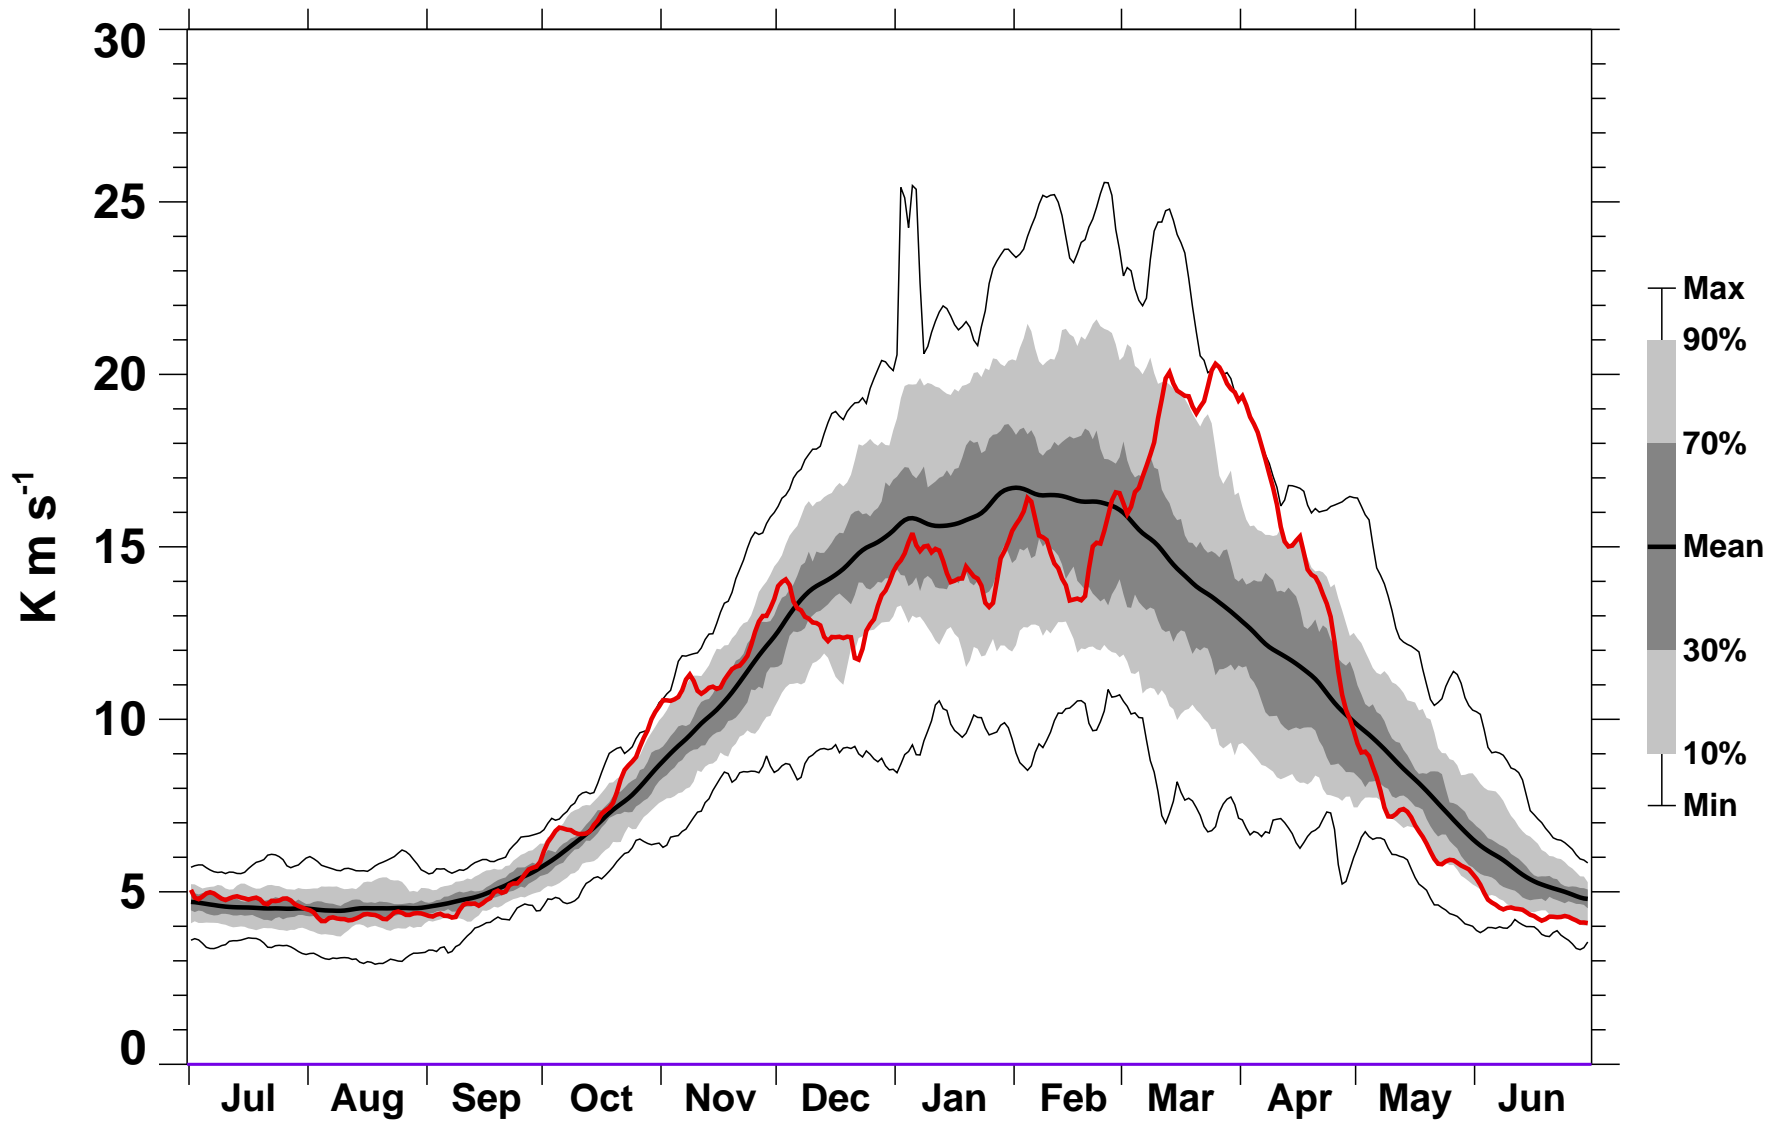

# 45-Day Mean 45-75°N Heat Flux 150 hPa MERRA2

1978/1979–2022/2023

2004/2005