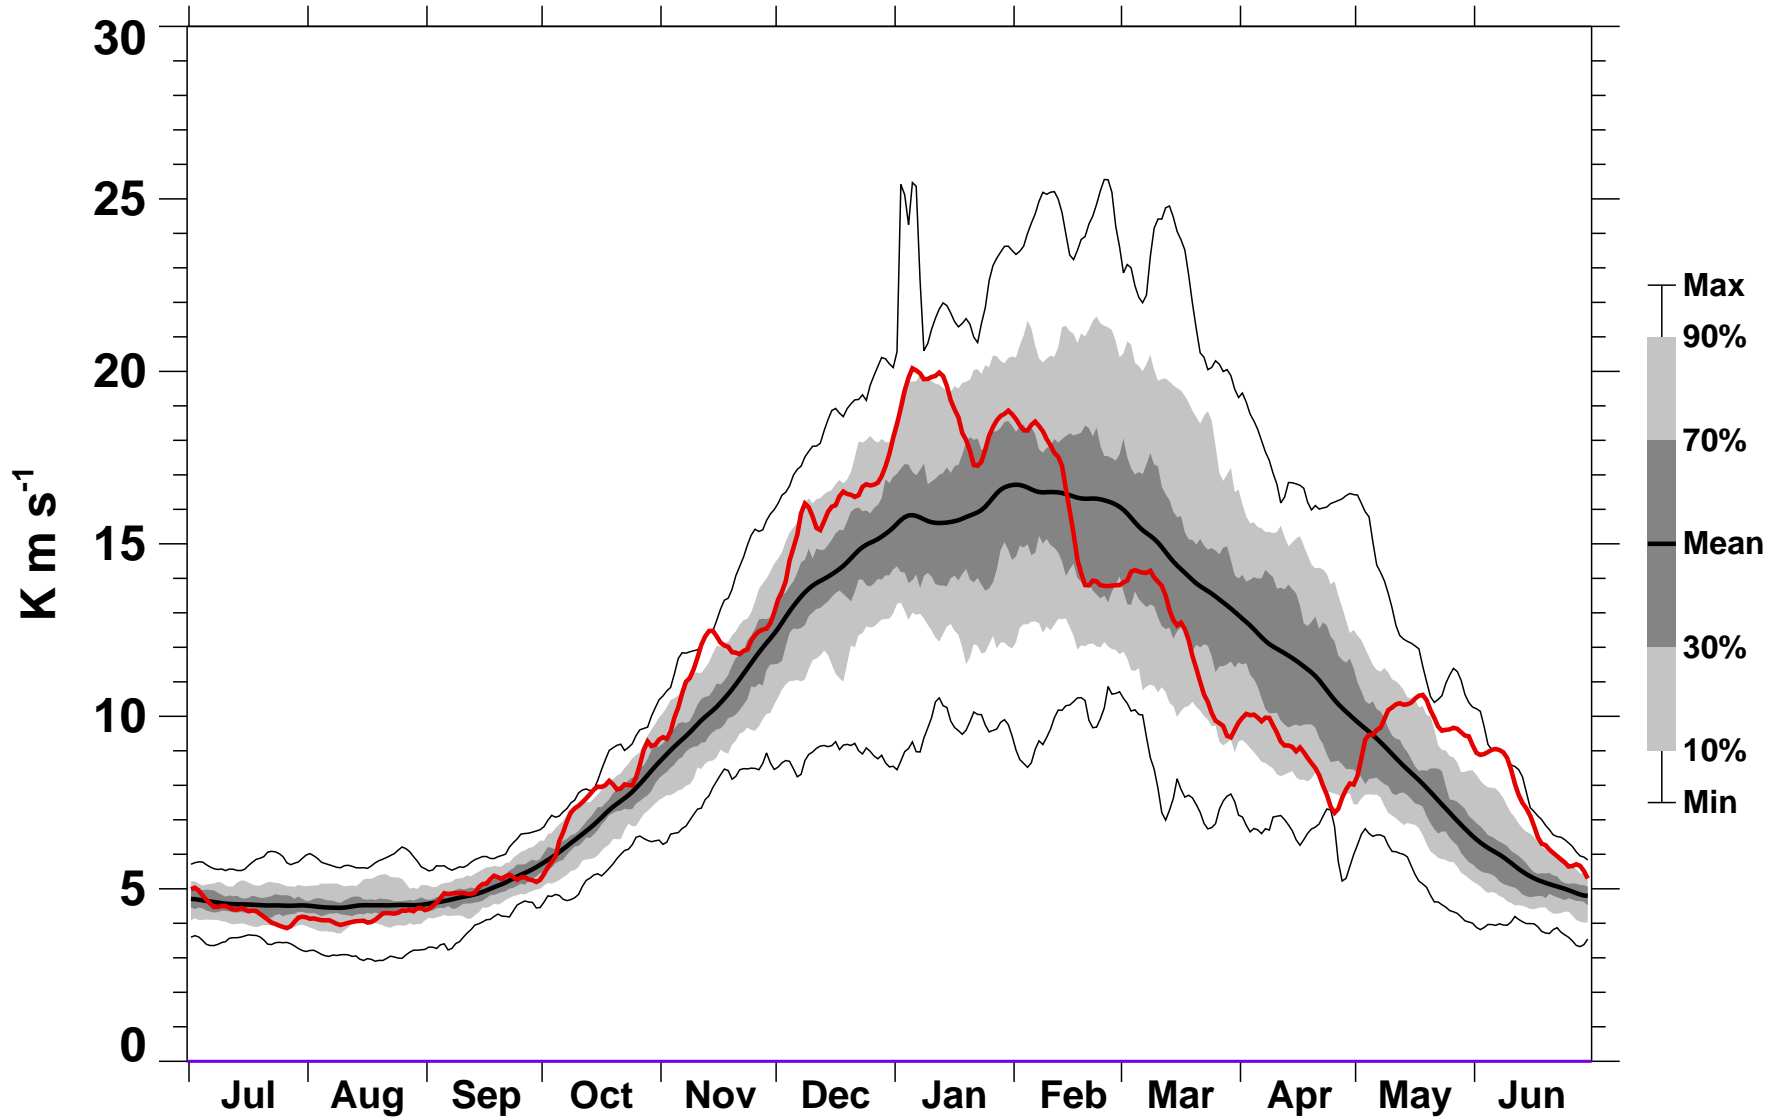

# 45-Day Mean 45-75°N Heat Flux 150 hPa MERRA2

1978/1979–2022/2023

2003/2004