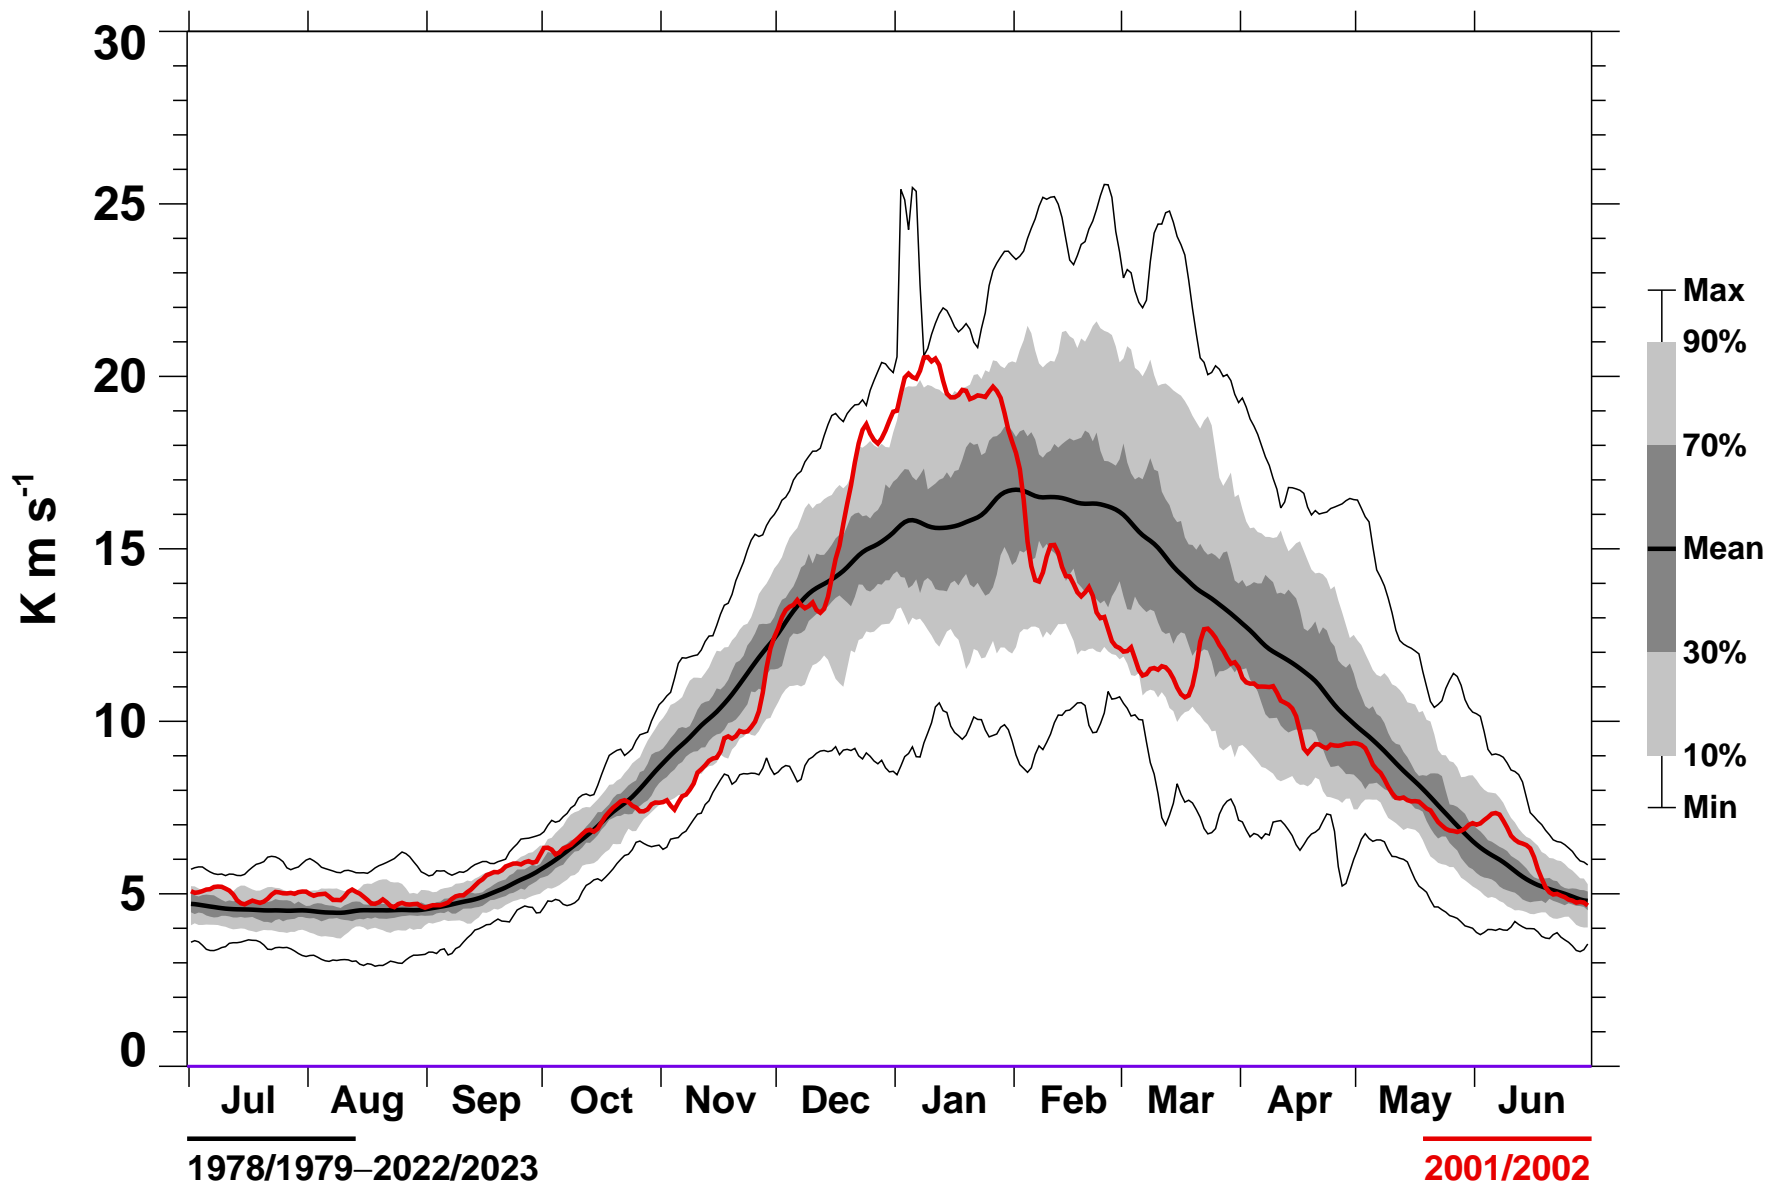

# 45-Day Mean 45-75°N Heat Flux 150 hPa MERRA2

1978/1979–2022/2023

2001/2002