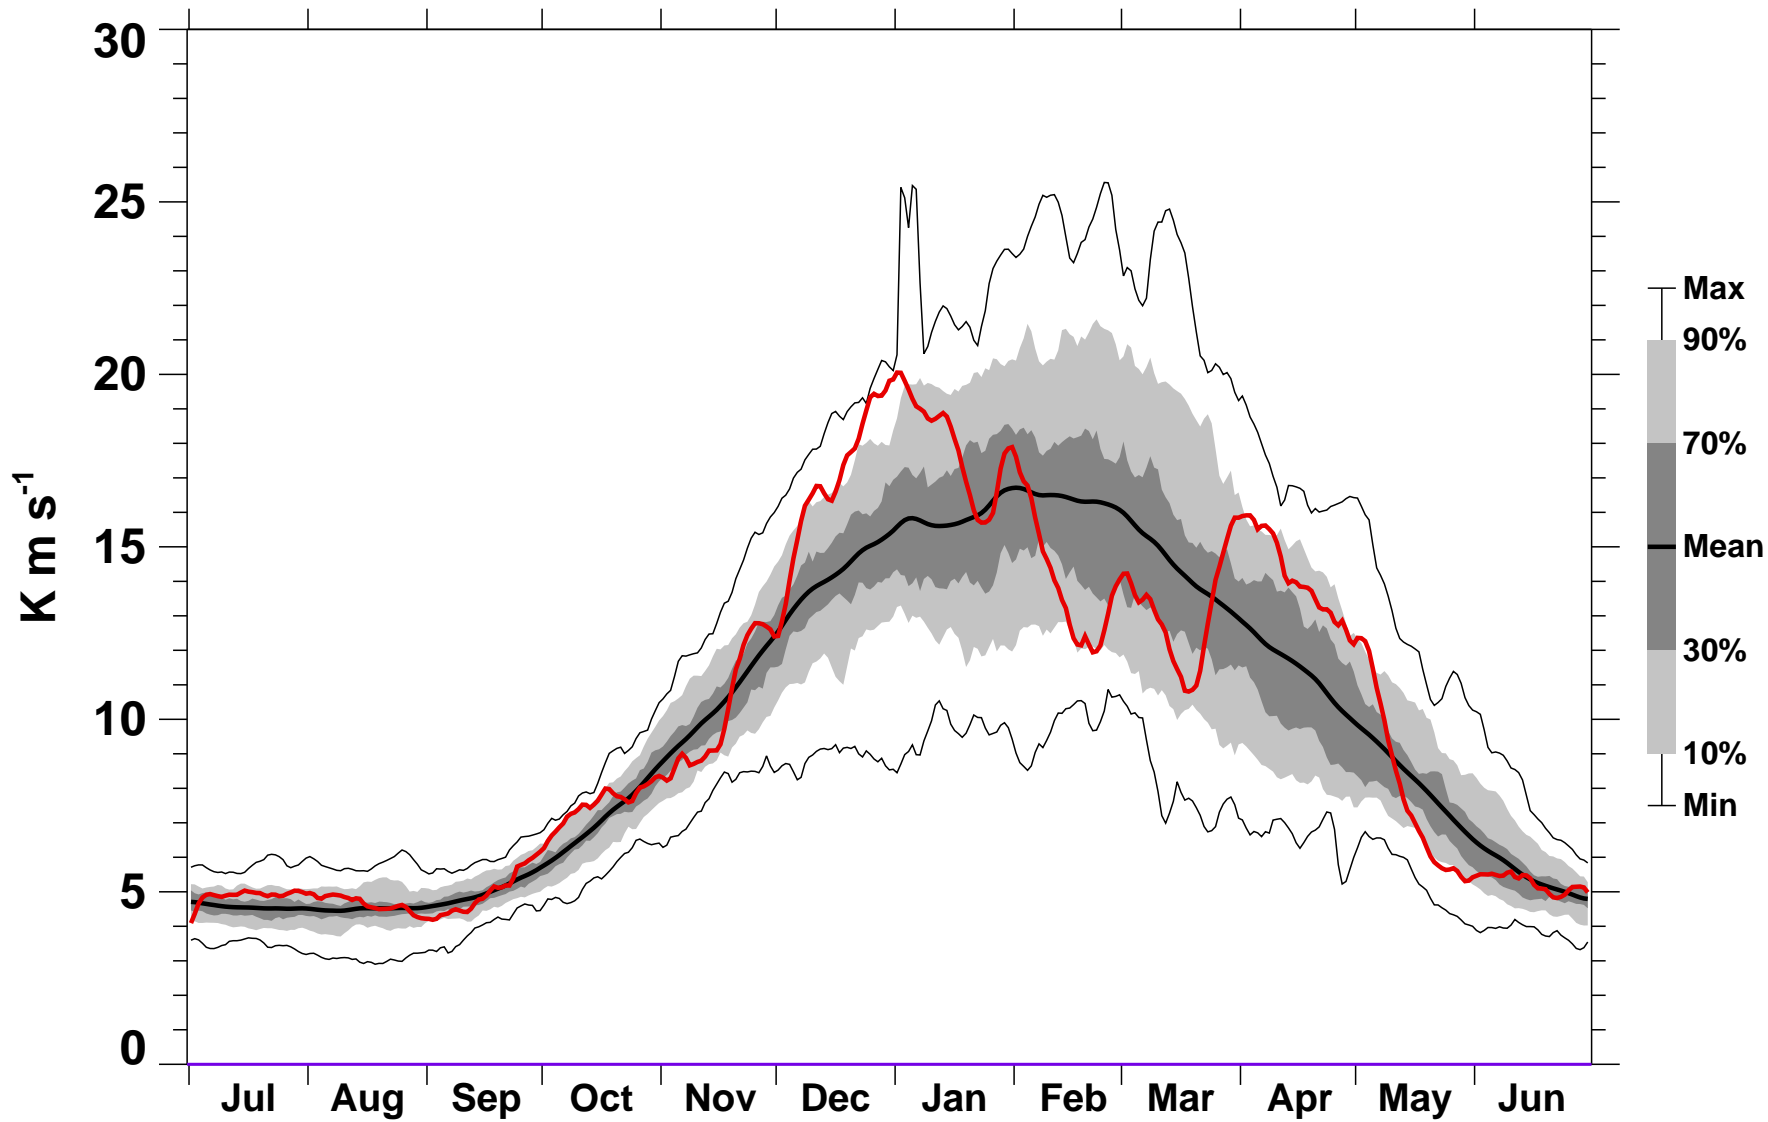

# 45-Day Mean 45-75°N Heat Flux 150 hPa MERRA2

1978/1979–2022/2023

1997/1998