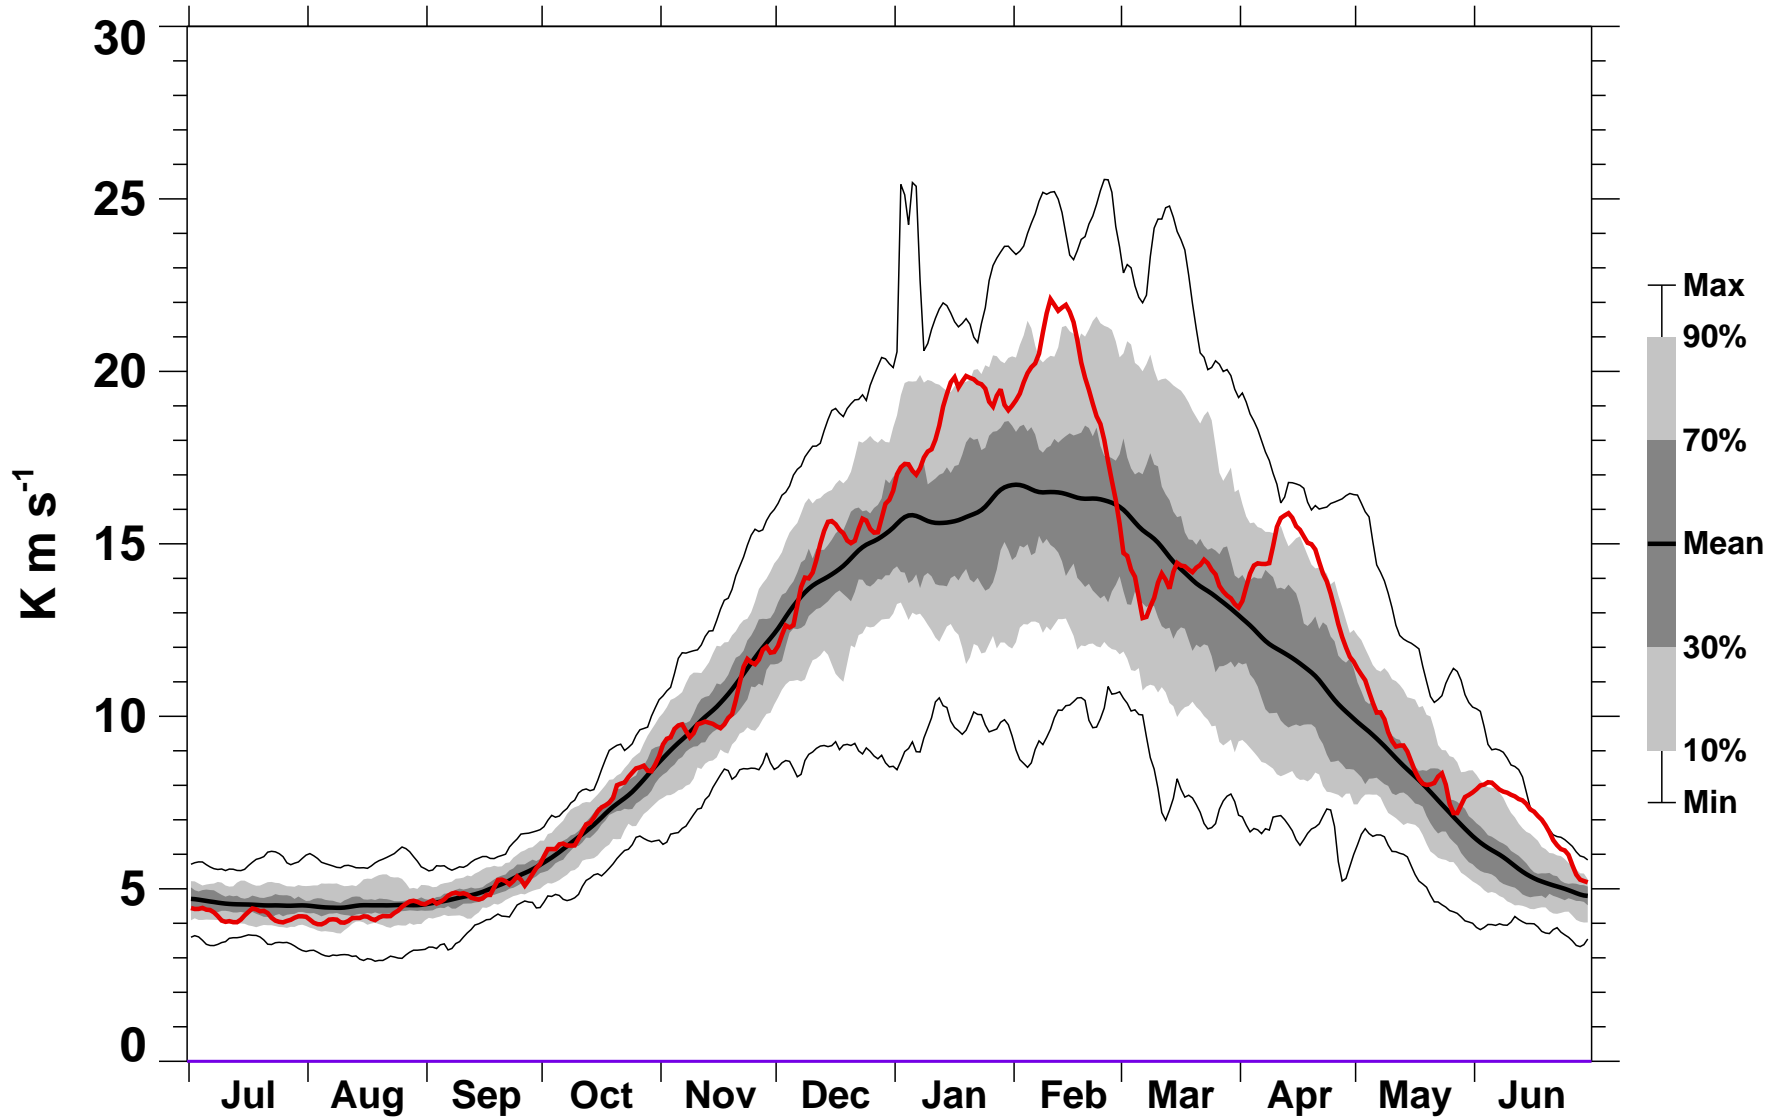

# 45-Day Mean 45-75°N Heat Flux 150 hPa MERRA2

1978/1979–2022/2023

1991/1992