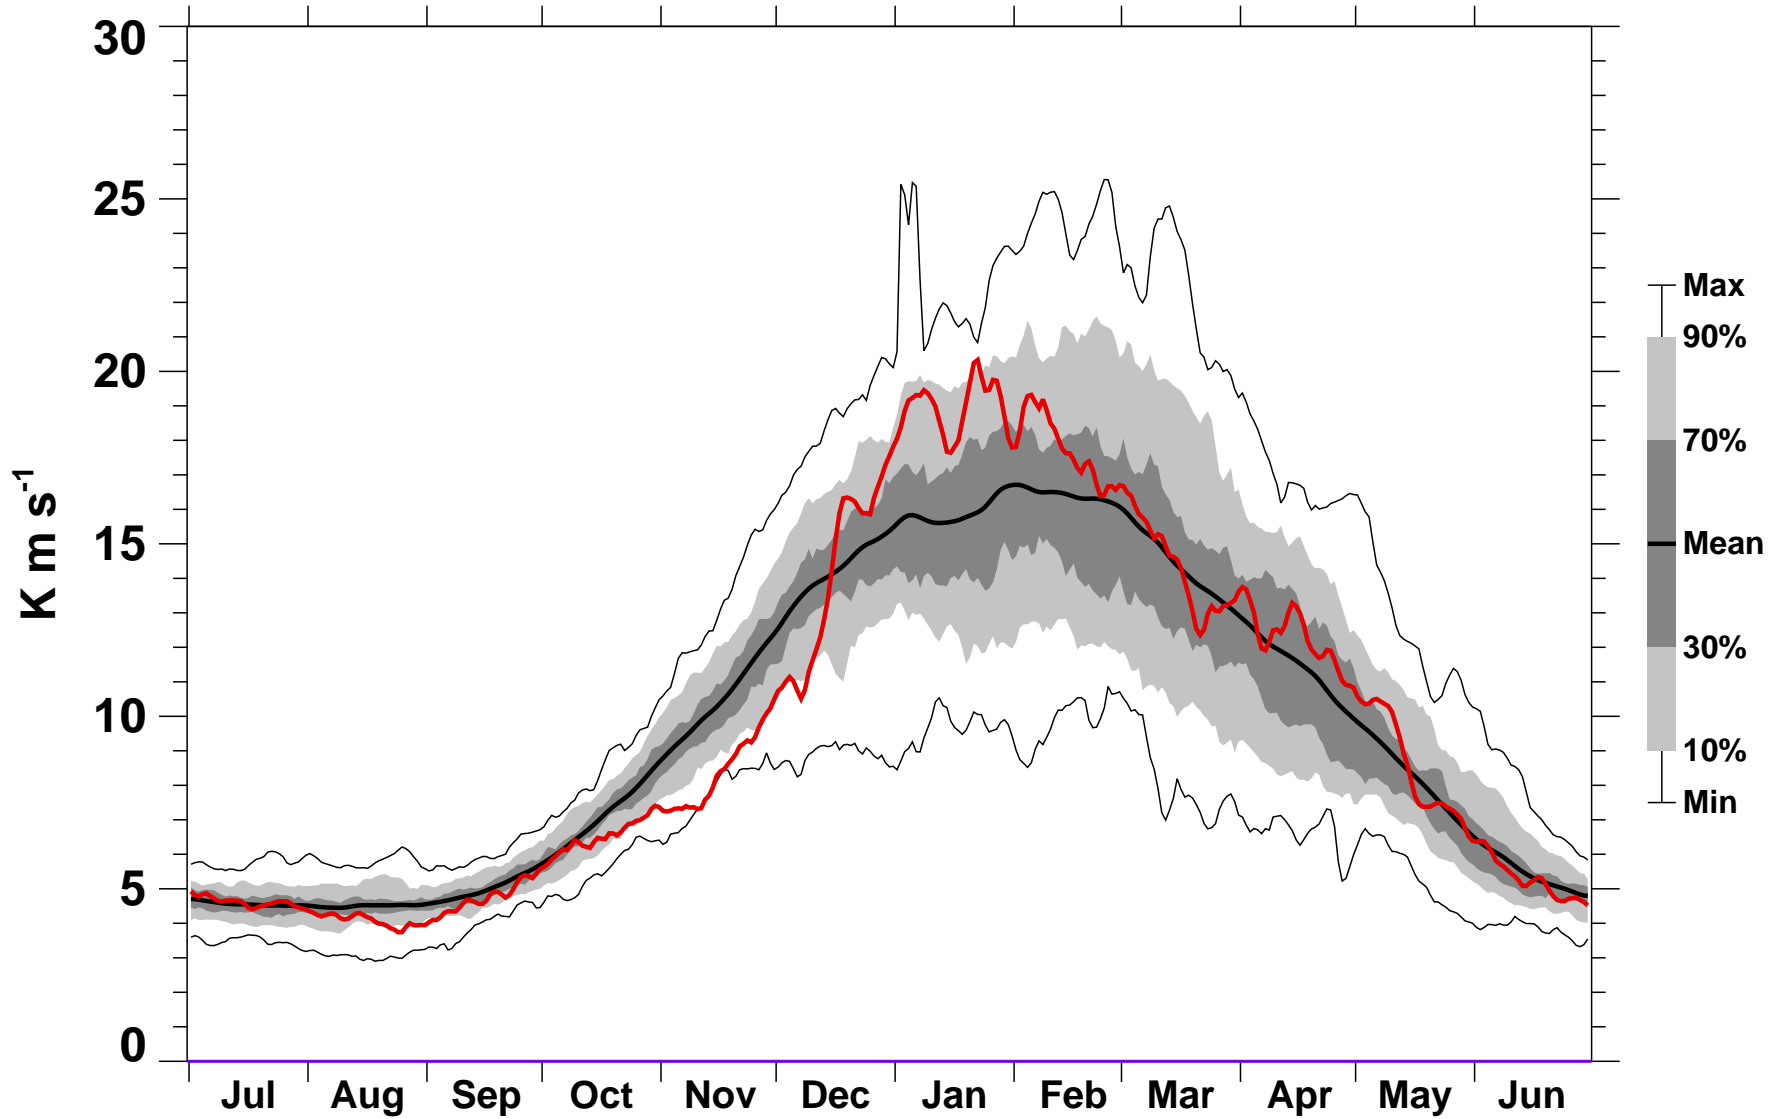

# 45-Day Mean 45-75°N Heat Flux 150 hPa MERRA2

1978/1979–2022/2023

1990/1991