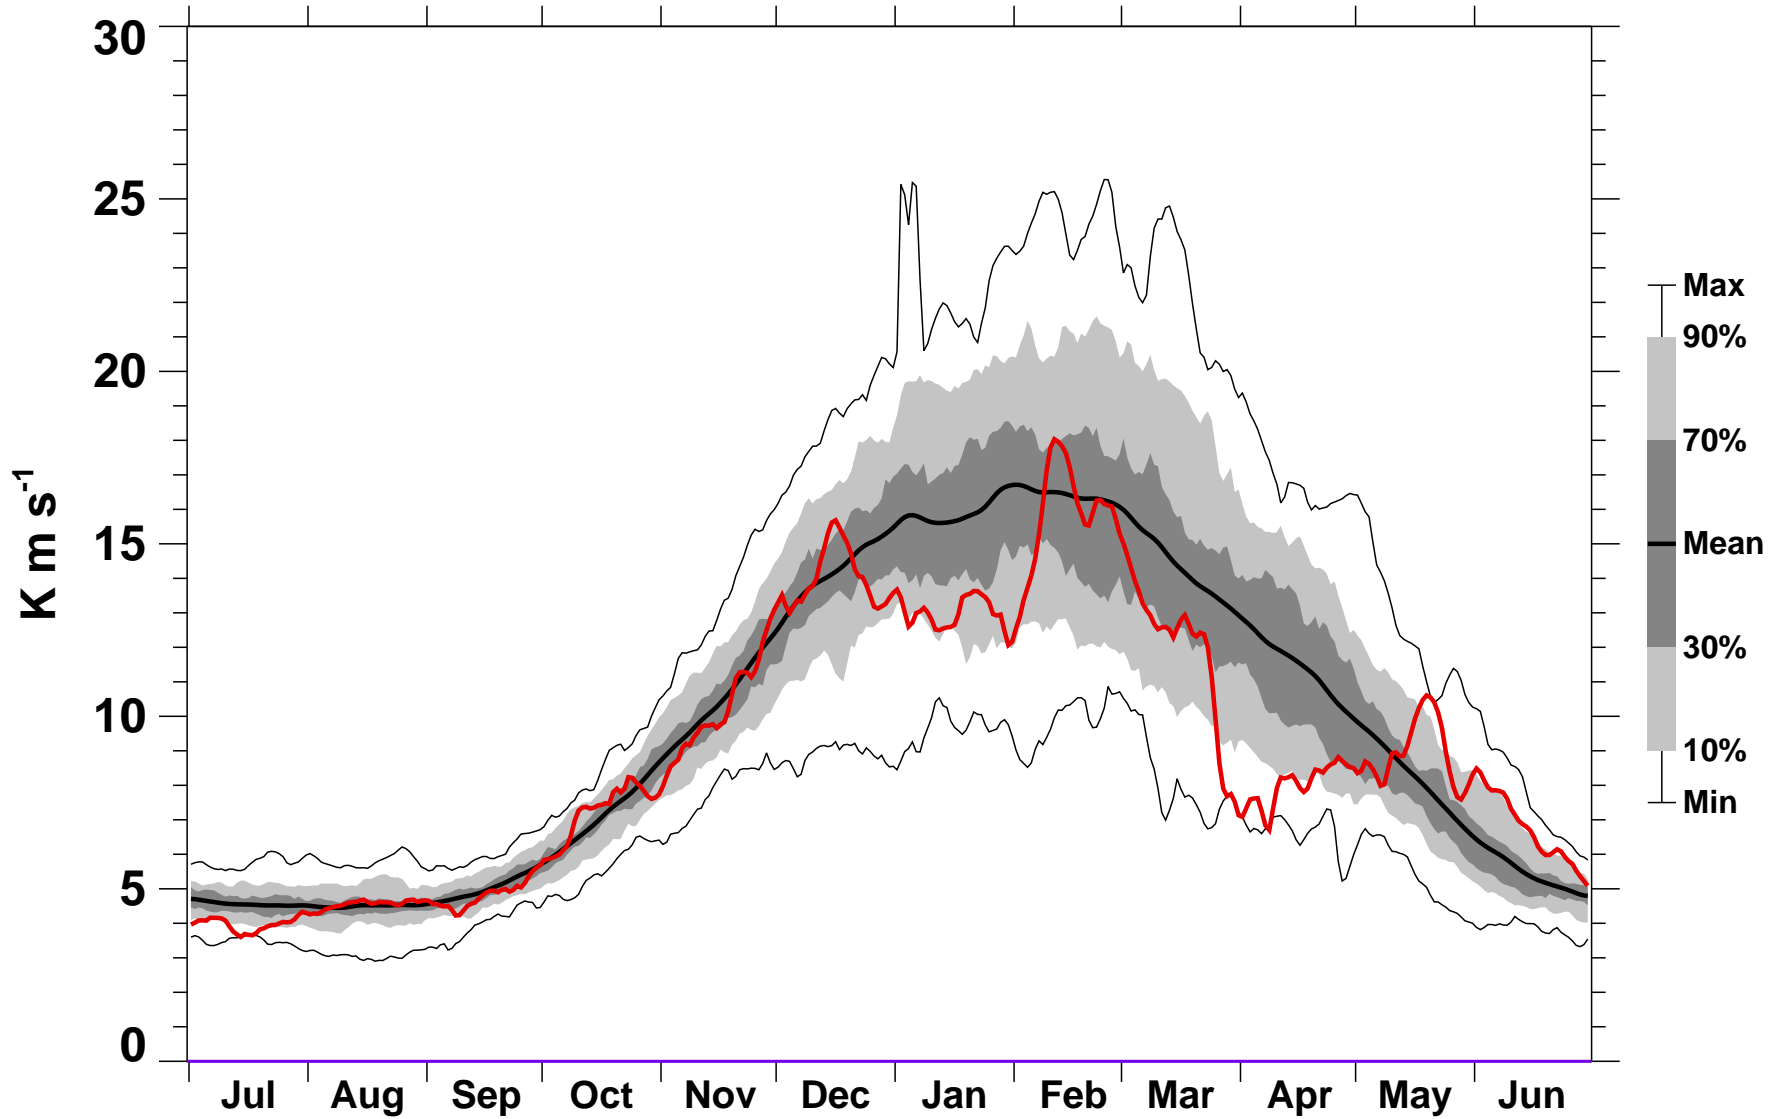

# 45-Day Mean 45-75°N Heat Flux 150 hPa MERRA2

1978/1979–2022/2023

1989/1990