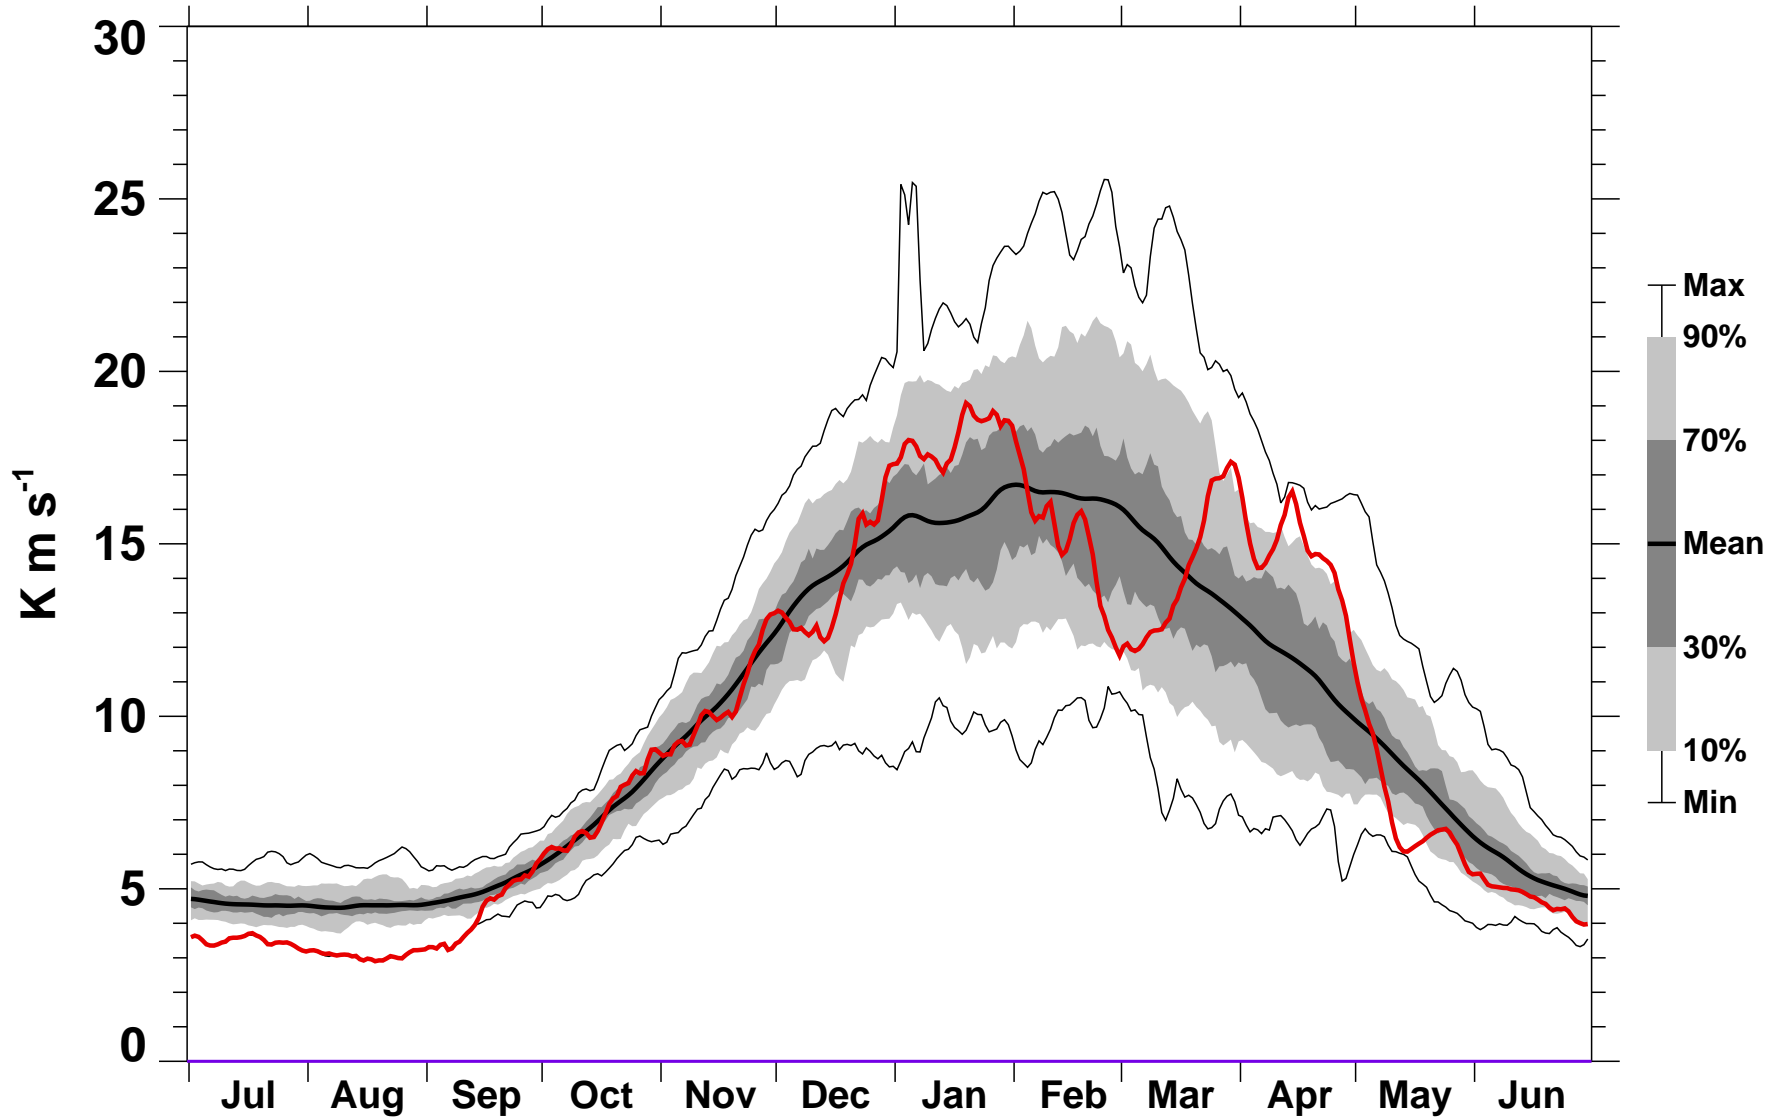

# 45-Day Mean 45-75°N Heat Flux 150 hPa MERRA2

1978/1979–2022/2023

1985/1986