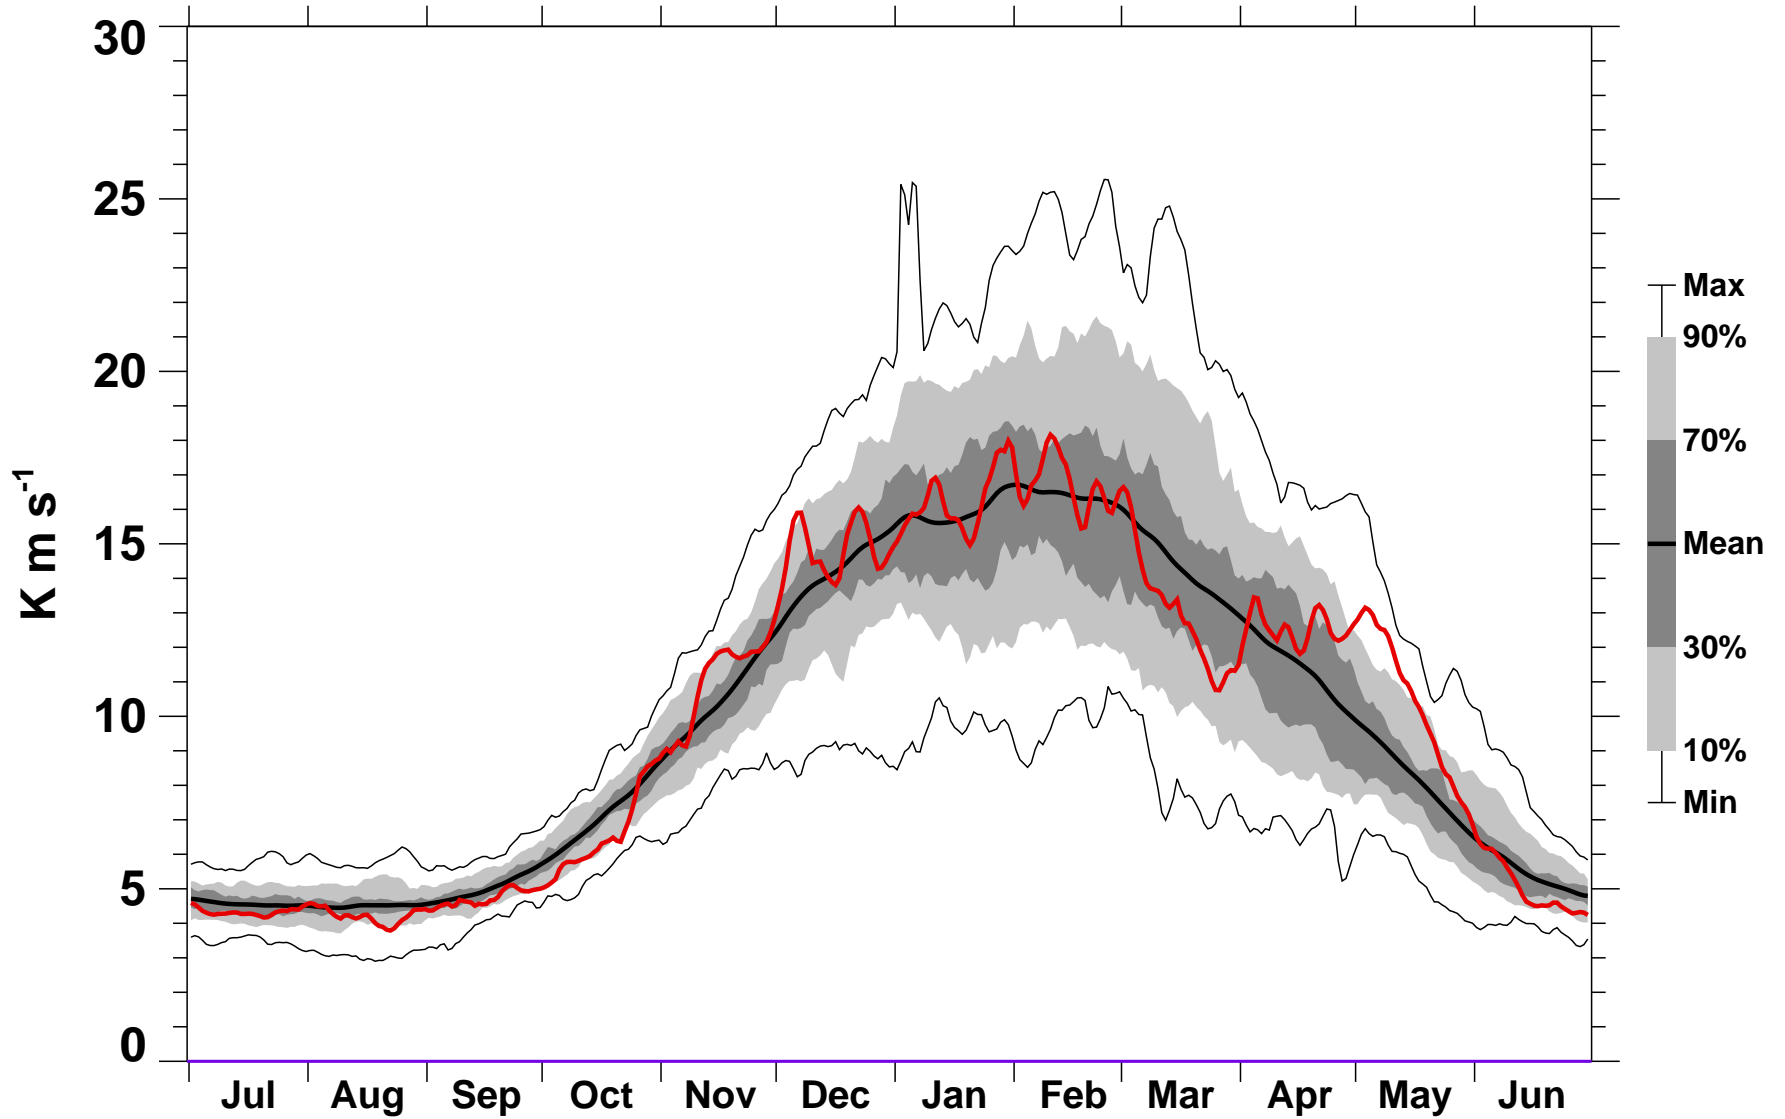

# 45-Day Mean 45-75°N Heat Flux 150 hPa MERRA2

1978/1979–2022/2023

1981/1982