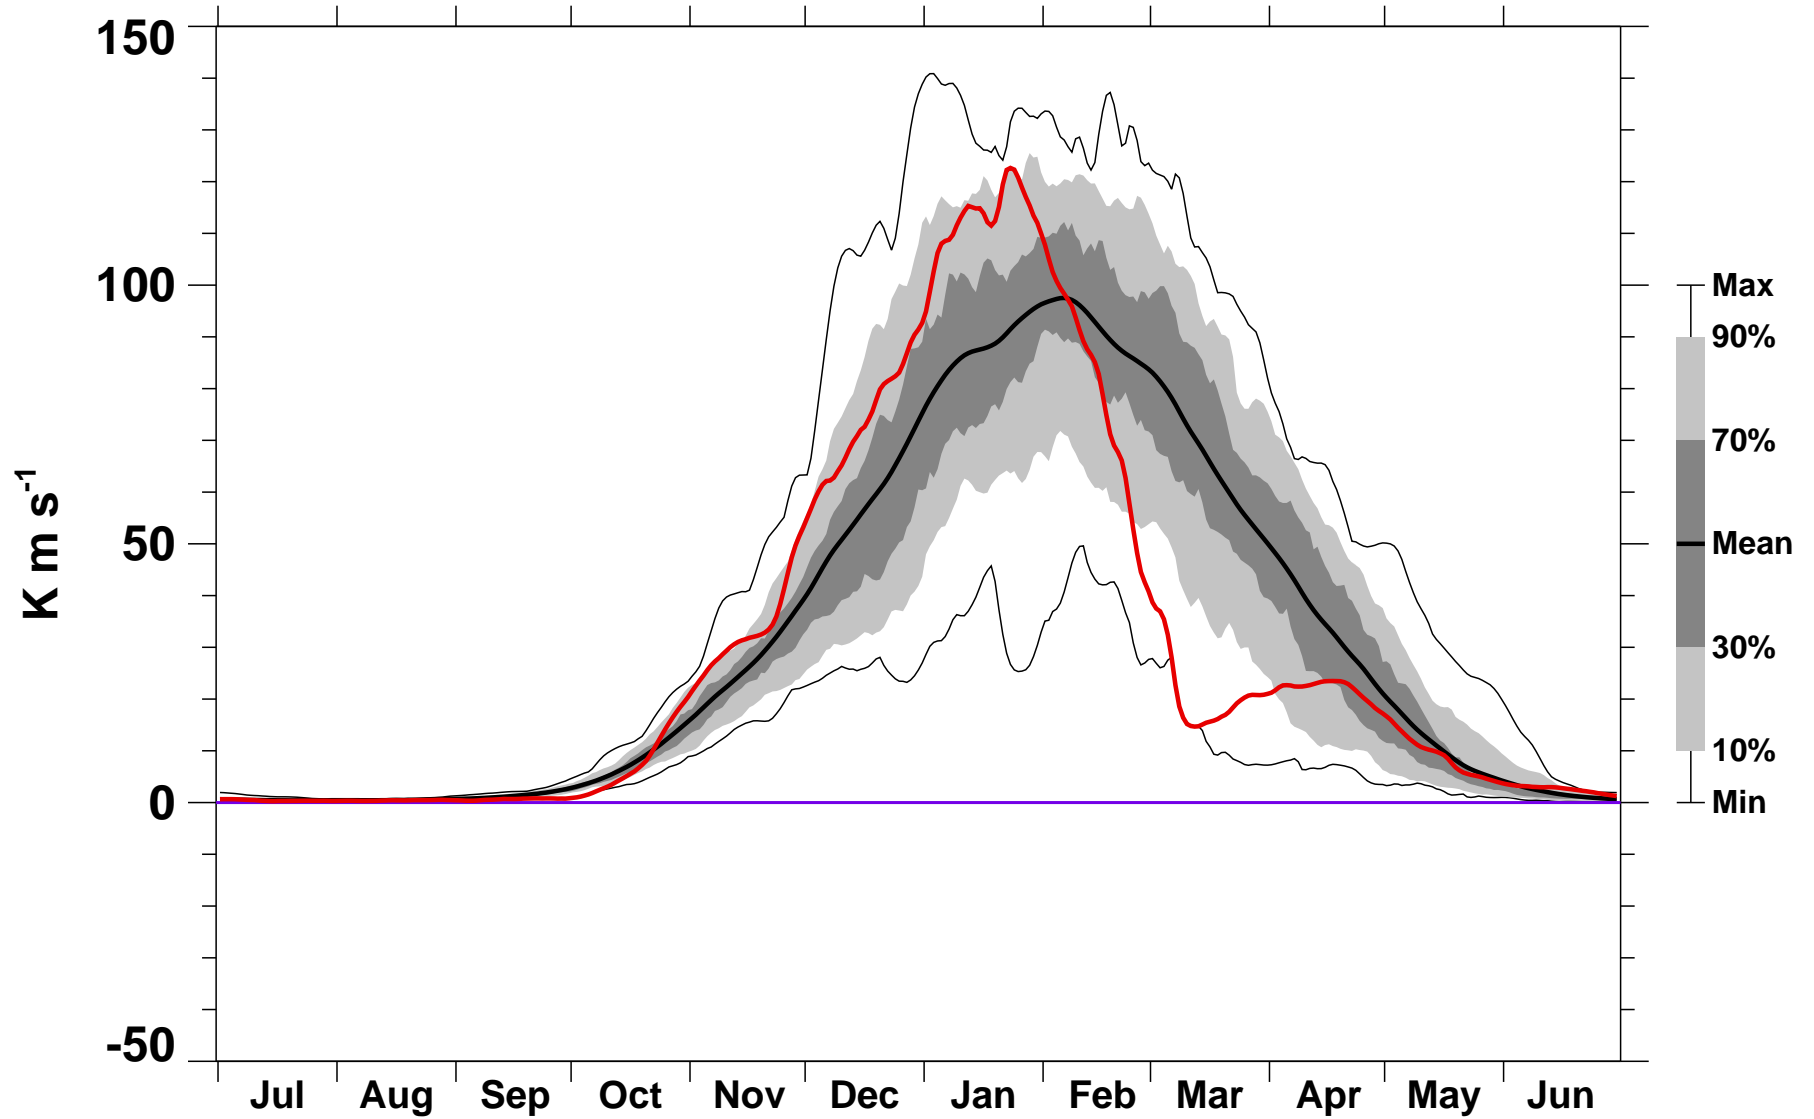

# 45-Day Mean 45-75°N Heat Flux 10 hPa MERRA2

1978/1979–2022/2023

2005/2006