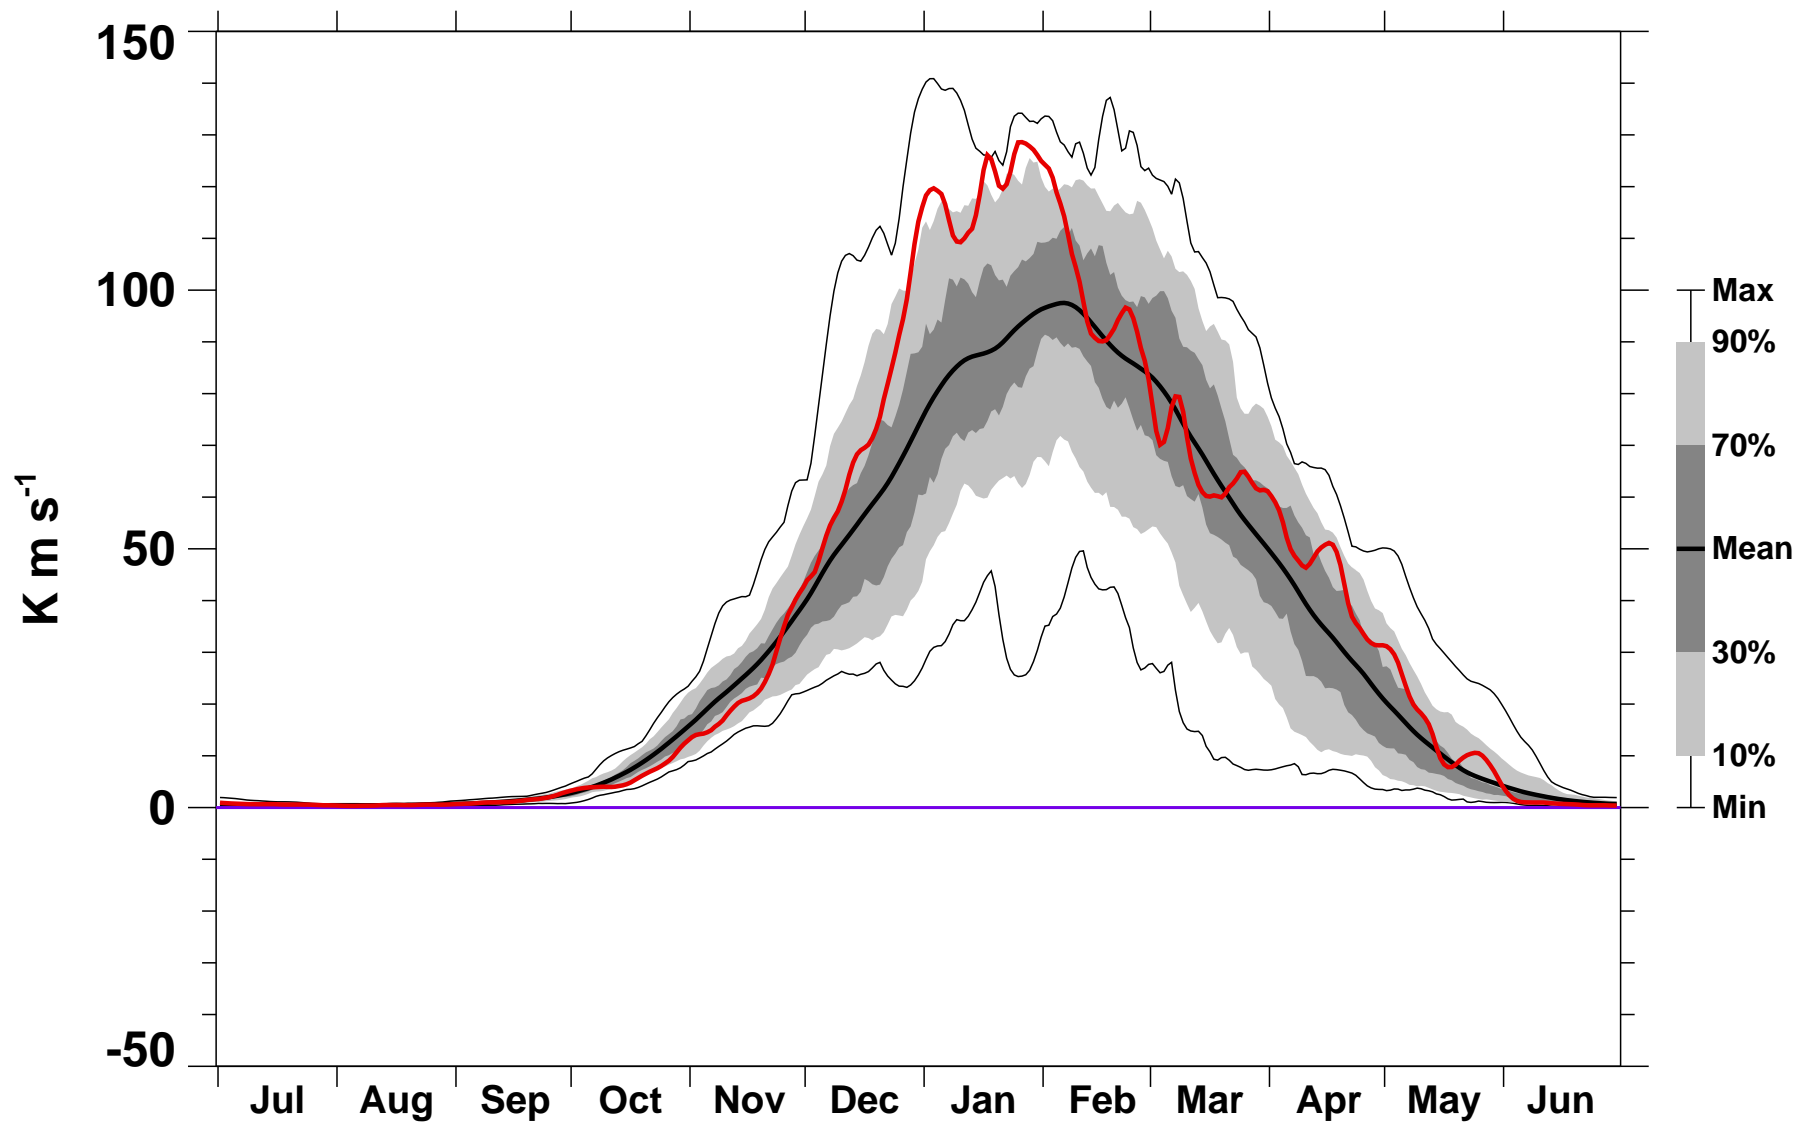

# 45-Day Mean 45-75°N Heat Flux 10 hPa MERRA2

1978/1979–2022/2023

2002/2003