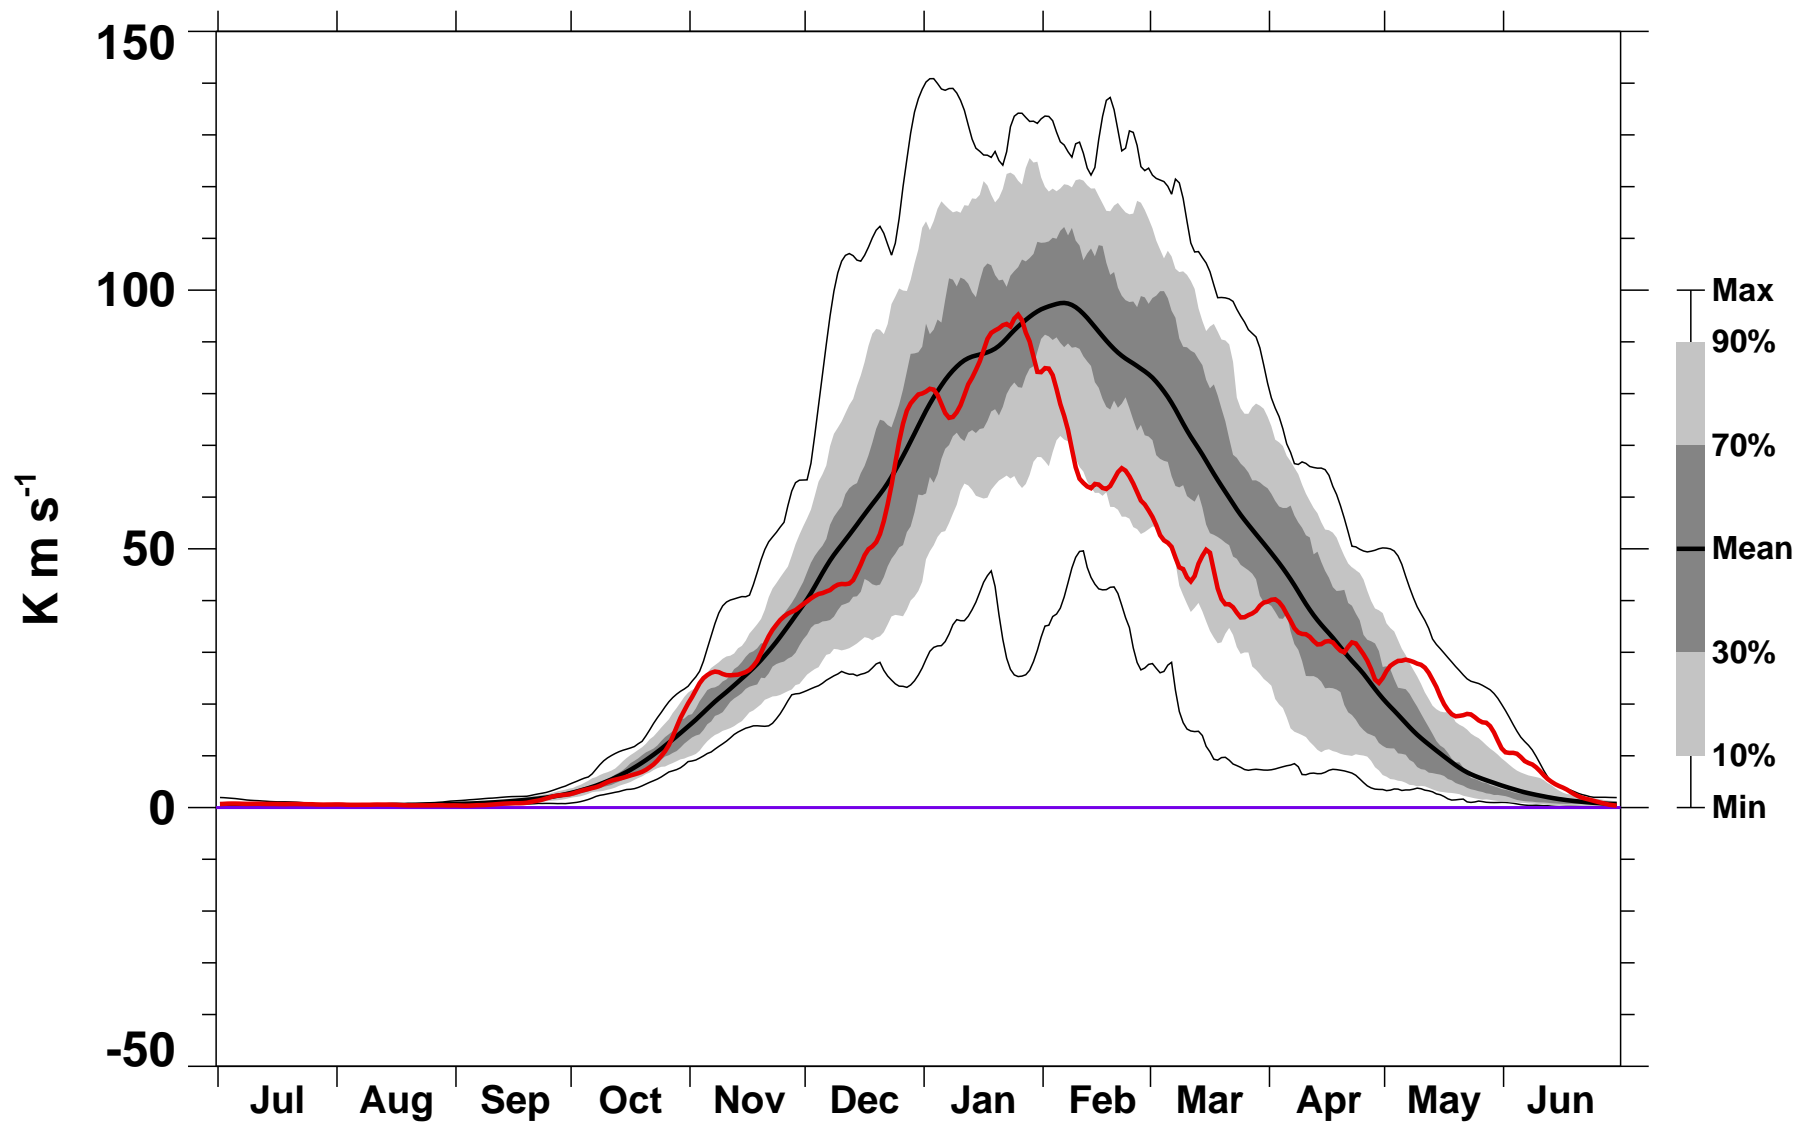

# 45-Day Mean 45-75°N Heat Flux 10 hPa MERRA2

1978/1979–2022/2023

1996/1997