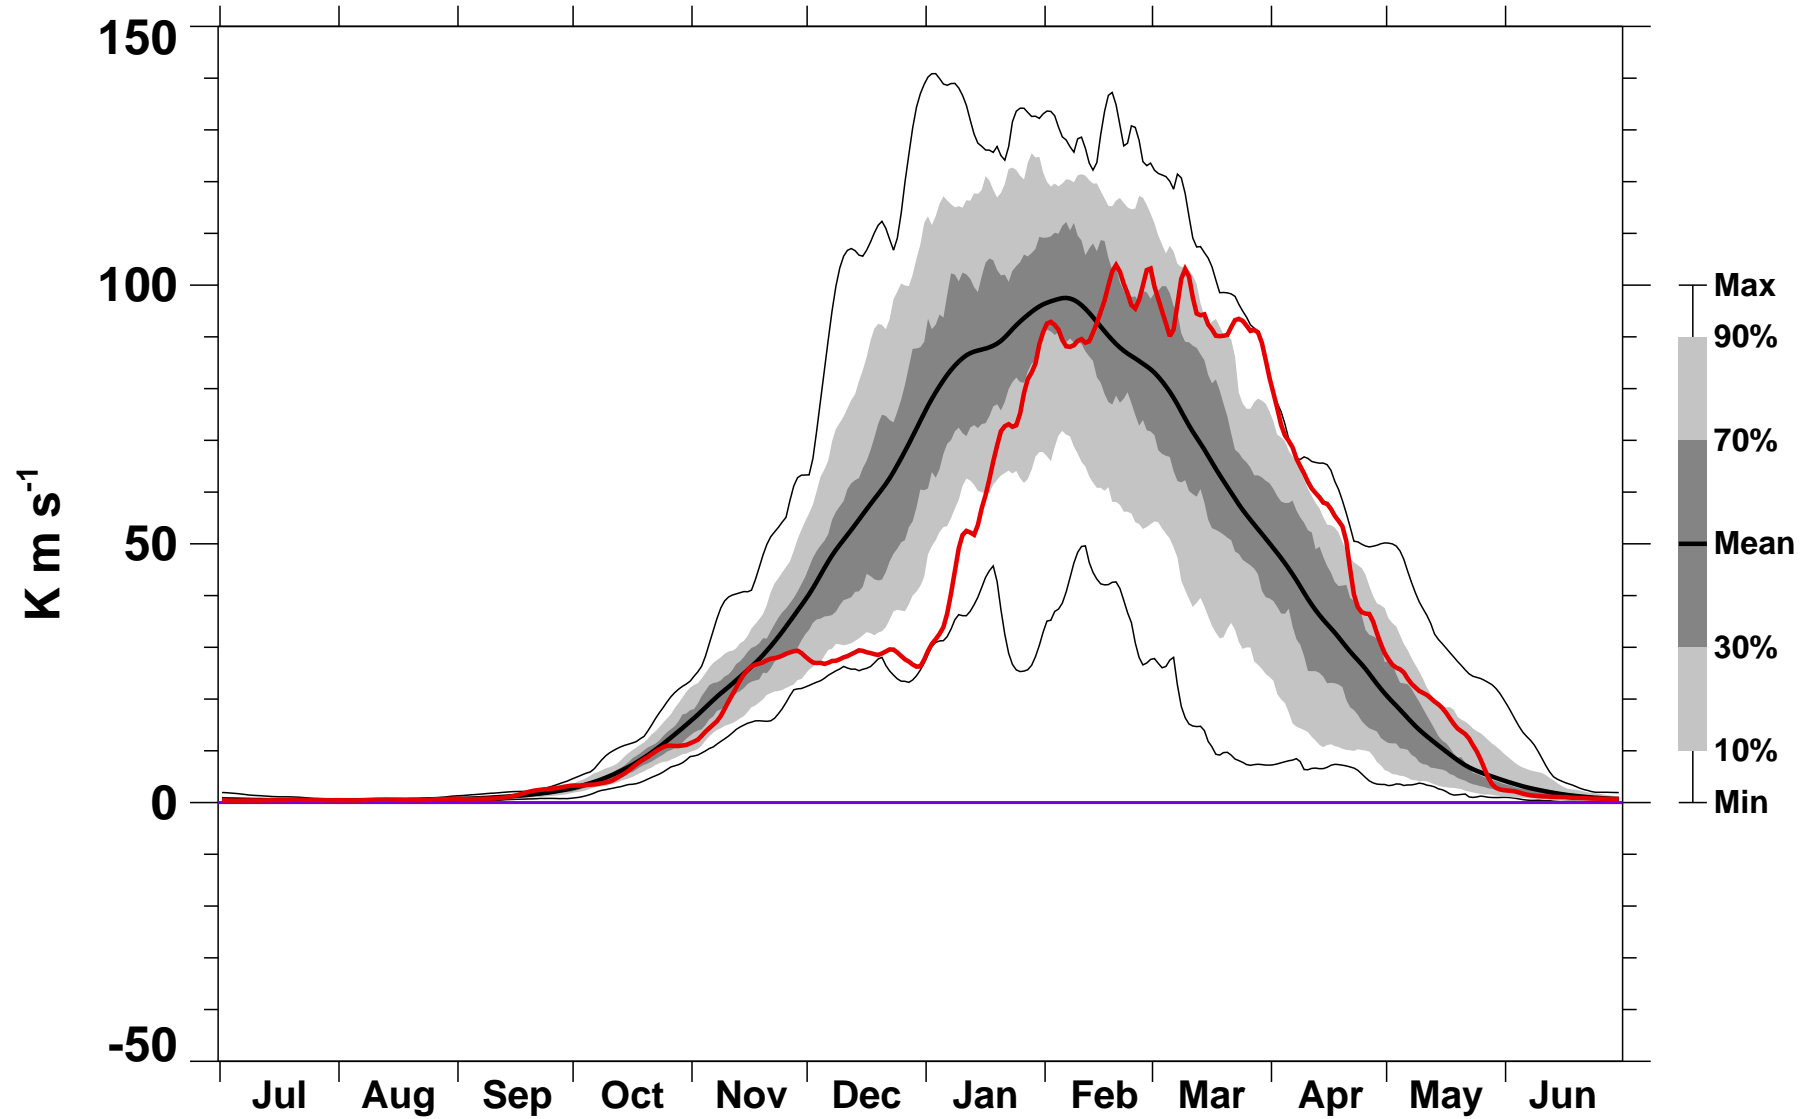

# 45-Day Mean 45-75°N Heat Flux 10 hPa MERRA2

1978/1979–2022/2023

1995/1996