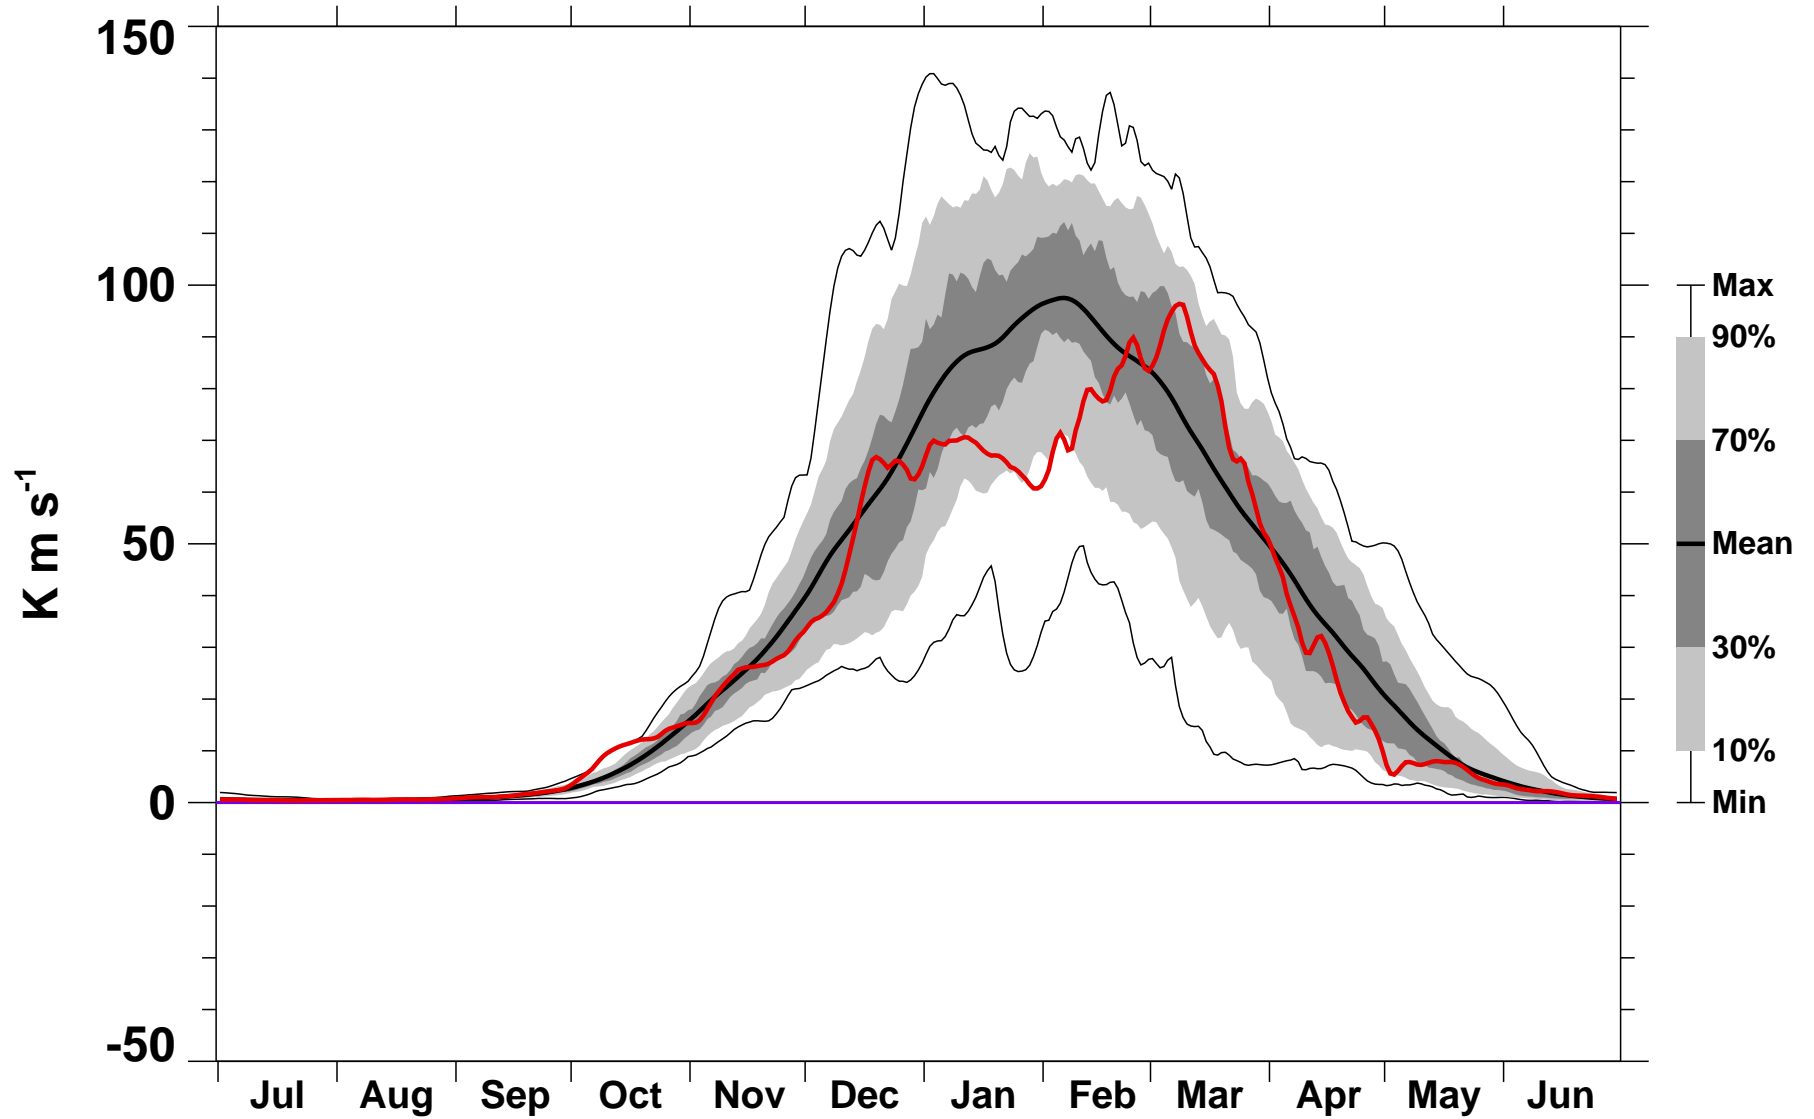

# 45-Day Mean 45-75°N Heat Flux 10 hPa MERRA2

1978/1979–2022/2023

1992/1993