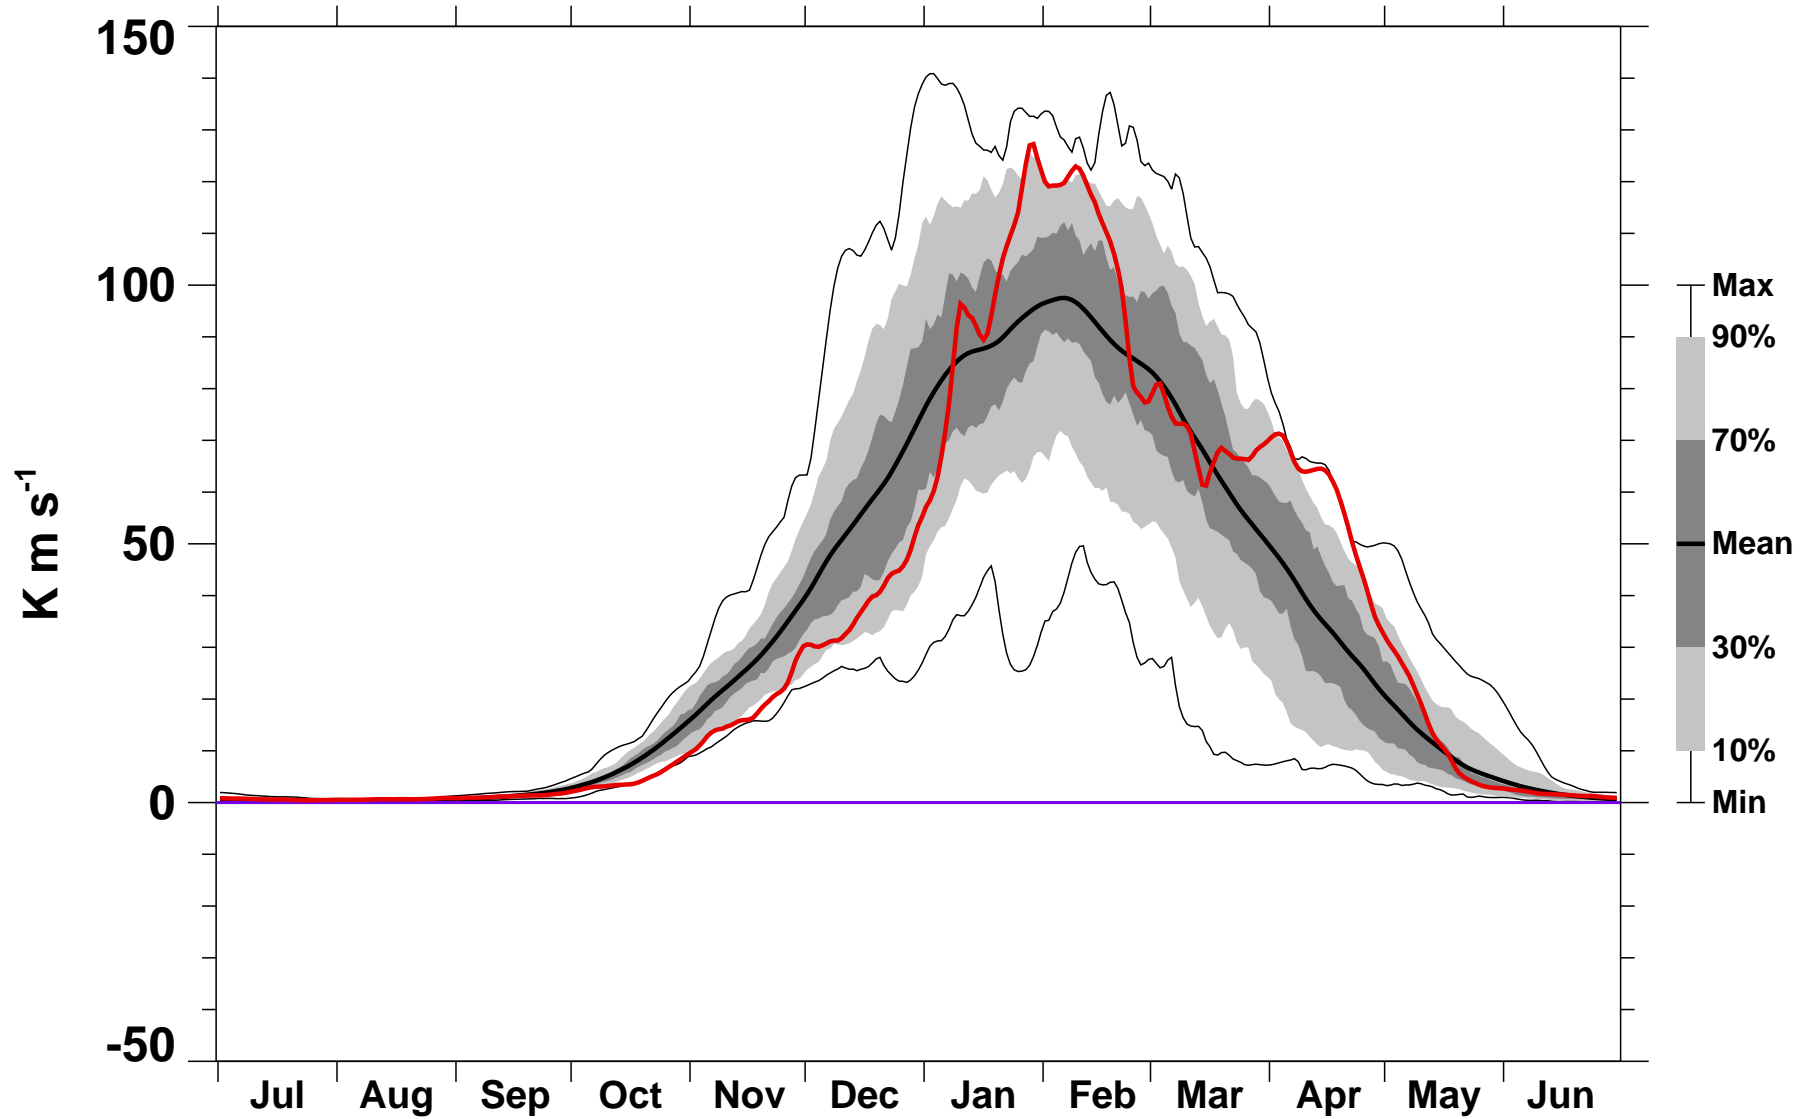

# 45-Day Mean 45-75°N Heat Flux 10 hPa MERRA2

1978/1979–2022/2023

1990/1991