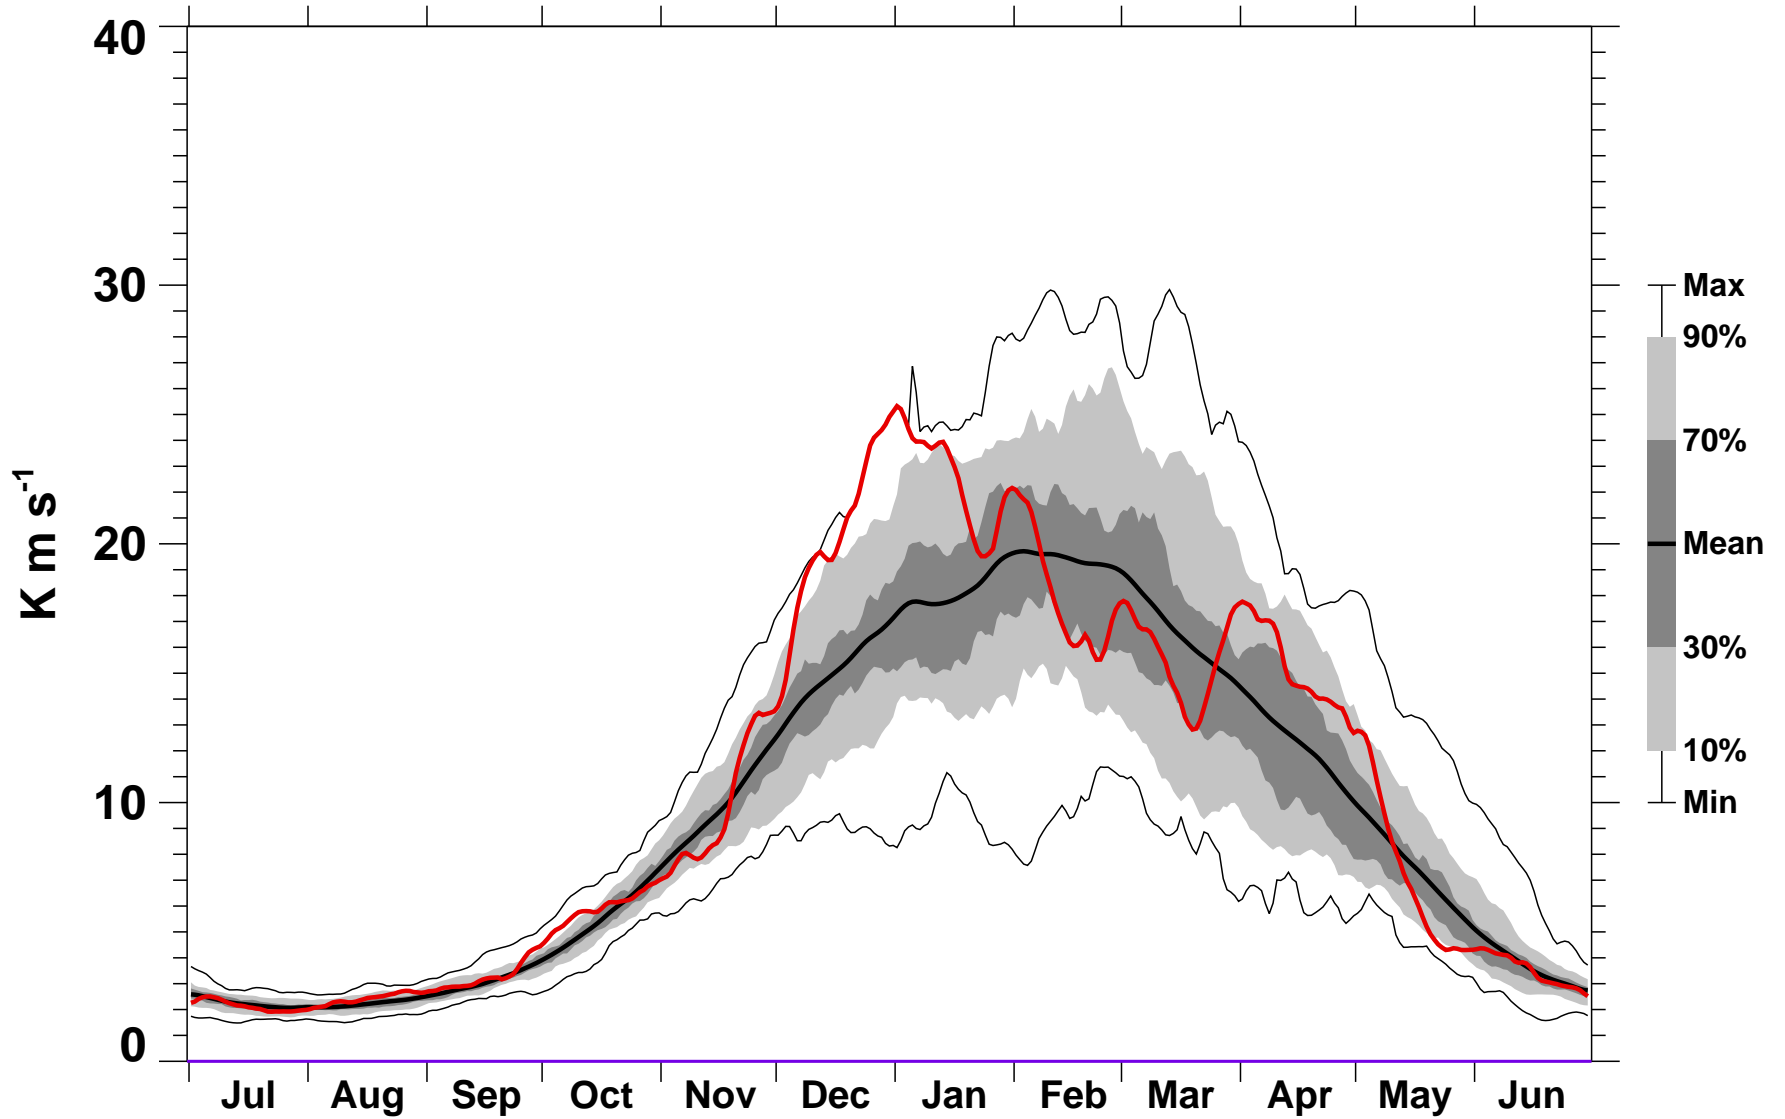

# 45-Day Mean 45-75°N Heat Flux 100 hPa MERRA2

1978/1979–2022/2023

1997/1998